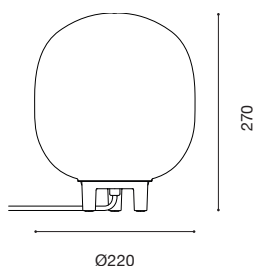

FILIGRANA LIGHT, T2

Sebastian Wrong

Type
Table Light

Design
2018

Table lamp providing diffused light. Mouth-blown acid-etched glass shade with sand-blasted cast aluminium base. Artisan material and process, variations occur, every lamp is unique. Fabric covered clear electrical cable with continuous touch dimmable in-line switch, L1500mm.

Dimensions
Ø220mm × H270mm

Materials
Acid etched mouth blown glass, silicone, acrylic and steel fixings, powder coated aluminium base, fabric covered cable

Base Colour
Arctic Grey

Lamp Colour
Etched with black canes

Cable Length
L1500mm

Cable Colour
Off white

Etched with blue canes
Etched with red canes

Weight
1.55kg

Wiring Type
Mains voltage

Dimmable
Continuous touch dimmable switch (integrated in the cable)

Power (Watts)
7W