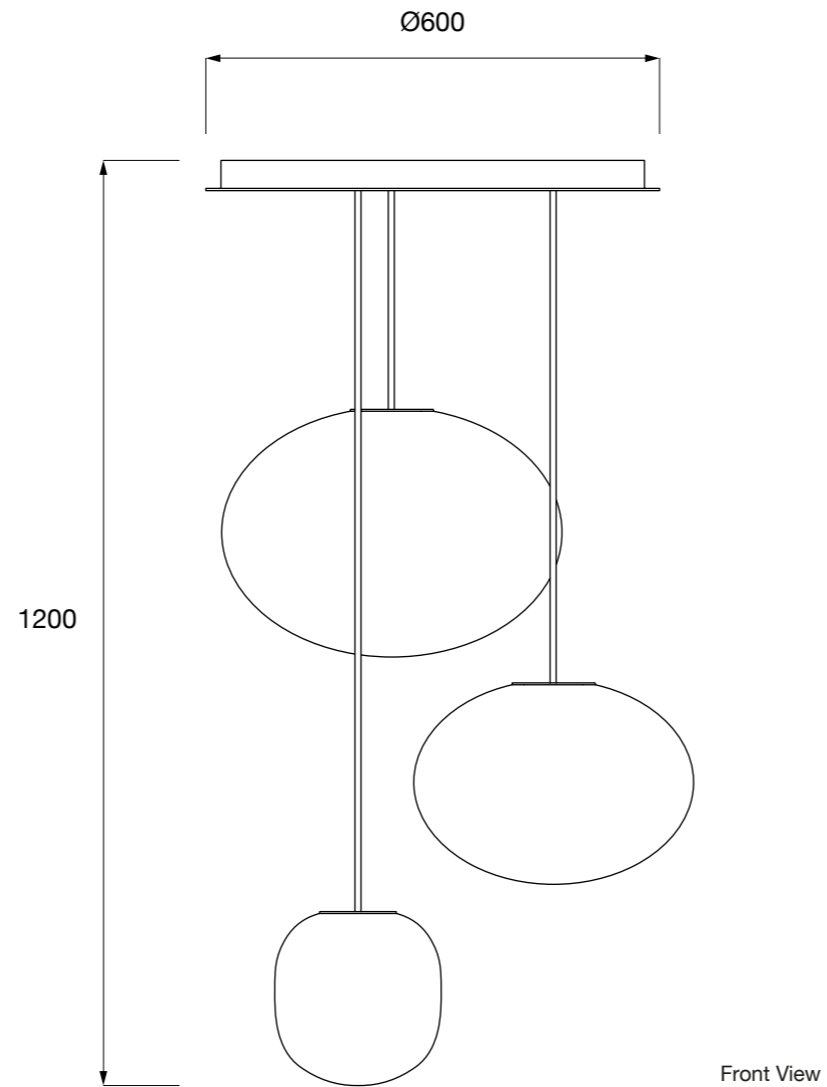

FILIGRANA LIGHT, CLUSTER | C3b

Sebastian Wrong

Established & Sons
Office +44 (0)20 7608 0990
info@establishedandsons.com
www.establishedandsons.com

Title:
2D FILIGRANA
LIGHT, CLUSTER
Sebastian Wrong
©2025
EstablishedandSons
All-Rights-Reserved

Date:
06/02/2025

Scale:
1:10 Printed on A3

Page:
2/4

Dimensions:
All dimensions are
shown in millimetres

Material & Finish:
Acid etched mouth
blown glass, acrylic
and powder coated
steel fixings, fabric
covered cable with
integrated steel
suspension wire

Notes:
The copyright for this drawing and all its contents belong to
Established & Sons.
It must not be reproduced or distributed without prior consent.