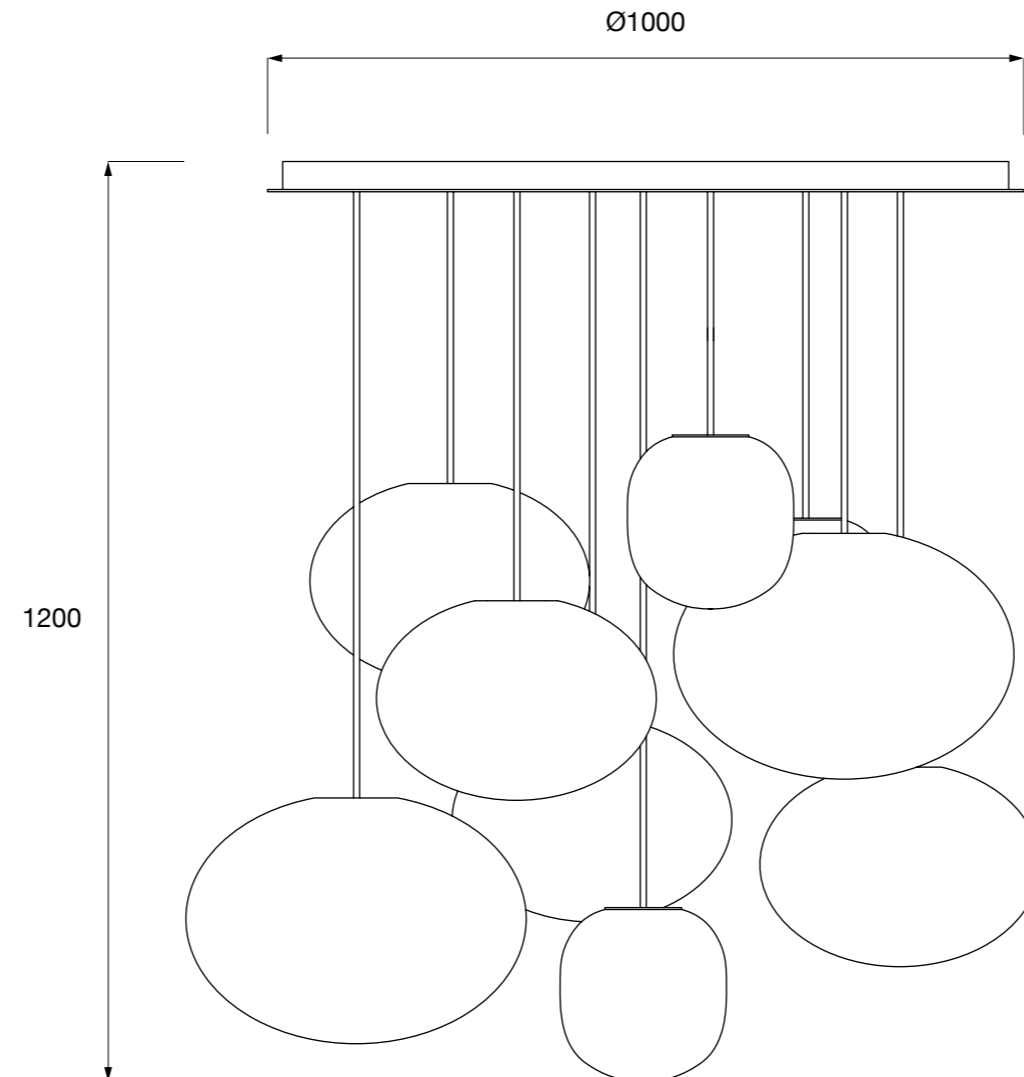

FILIGRANA LIGHT, CLUSTER | C9

Sebastian Wrong

Established & Sons
Office +44 (0)20 7608 0990
info@establishedandsons.com
www.establishedandsons.com

Title:
2D FILIGRANA
LIGHT, CLUSTER
Sebastian Wrong
©2025
EstablishedandSons
All-Rights-Reserved

Date:
06/02/2025

Scale:
1:10 Printed on A3

Page:
4/4

Dimensions:
All dimensions are
shown in millimetres

Material & Finish:
Acid etched mouth
blown glass, acrylic
and powder coated
steel fixings, fabric
covered cable with
integrated steel
suspension wire

Notes:
The copyright for this drawing and all its contents belong to
Established & Sons.
It must not be reproduced or distributed without prior consent.