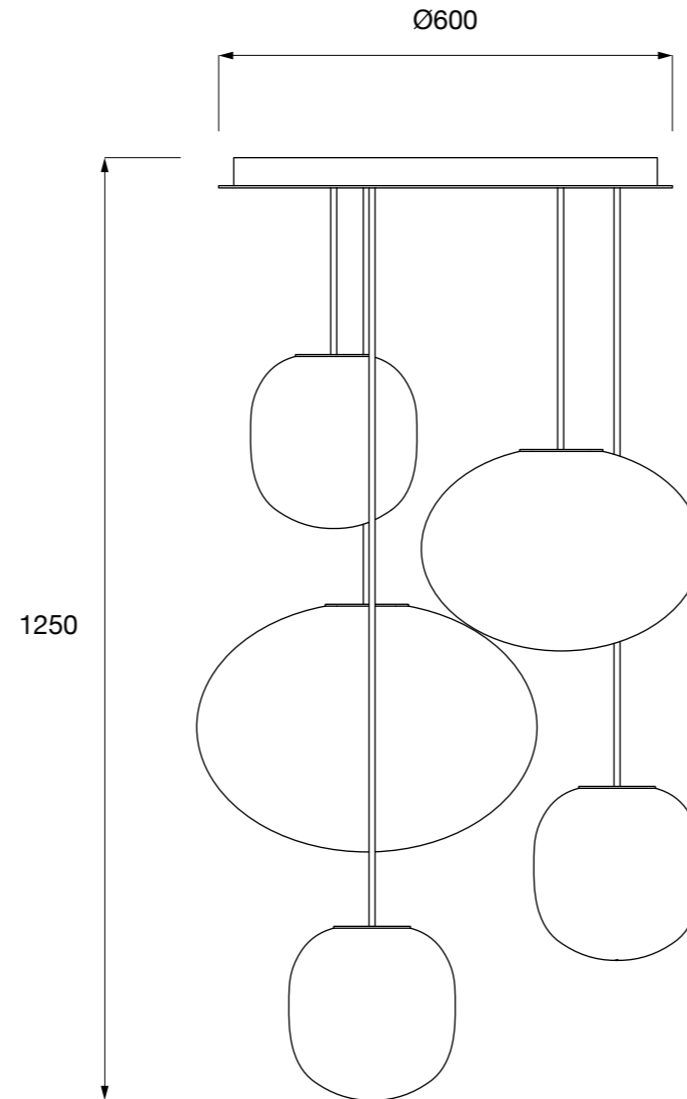

FILIGRANA LIGHT, CLUSTER | C5

Sebastian Wrong

Established & Sons
Office +44 (0)20 7608 0990
info@establishedandsons.com
www.establishedandsons.com

Title:
2D FILIGRANA
LIGHT, CLUSTER
Sebastian Wrong
©2025
EstablishedandSons
All-Rights-Reserved

Date:
06/02/2025

Scale:
1:10 Printed on A3

Page:
3/4

Dimensions:
All dimensions are
shown in millimetres

Material & Finish:
Acid etched mouth
blown glass, acrylic
and powder coated
steel fixings, fabric
covered cable with
integrated steel
suspension wire

Notes:
The copyright for this drawing and all its contents belong to
Established & Sons.
It must not be reproduced or distributed without prior consent.