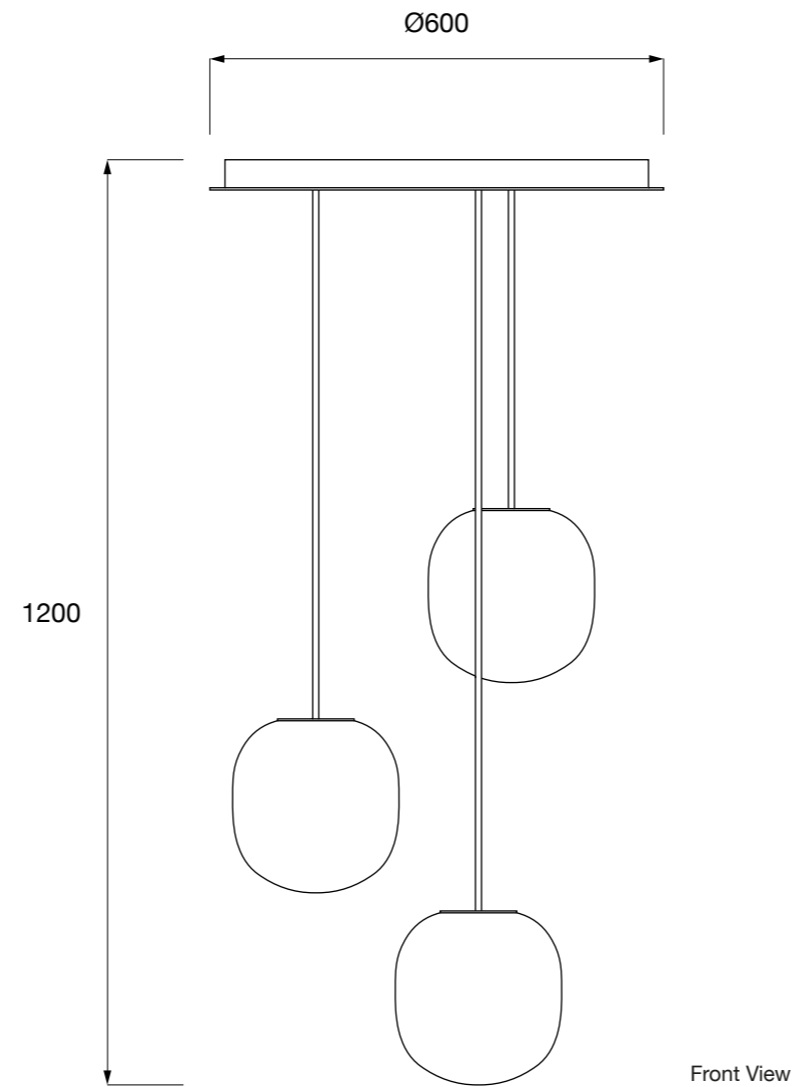

FILIGRANA LIGHT, CLUSTER | C3a

Sebastian Wrong

Established & Sons
Office +44 (0)20 7608 0990
info@establishedandsons.com
www.establishedandsons.com

Title:
2D FILIGRANA
LIGHT, CLUSTER
Sebastian Wrong
©2025
EstablishedandSons
All-Rights-Reserved

Date:
06/02/2025

Scale:
1:10 Printed on A3

Page:
1/4

Dimensions:
All dimensions are
shown in millimetres

Material & Finish:
Acid etched mouth
blown glass, acrylic
and powder coated
steel fixings, fabric
covered cable with
integrated steel
suspension wire

Notes:
The copyright for this drawing and all its contents belong to
Established & Sons.
It must not be reproduced or distributed without prior consent.