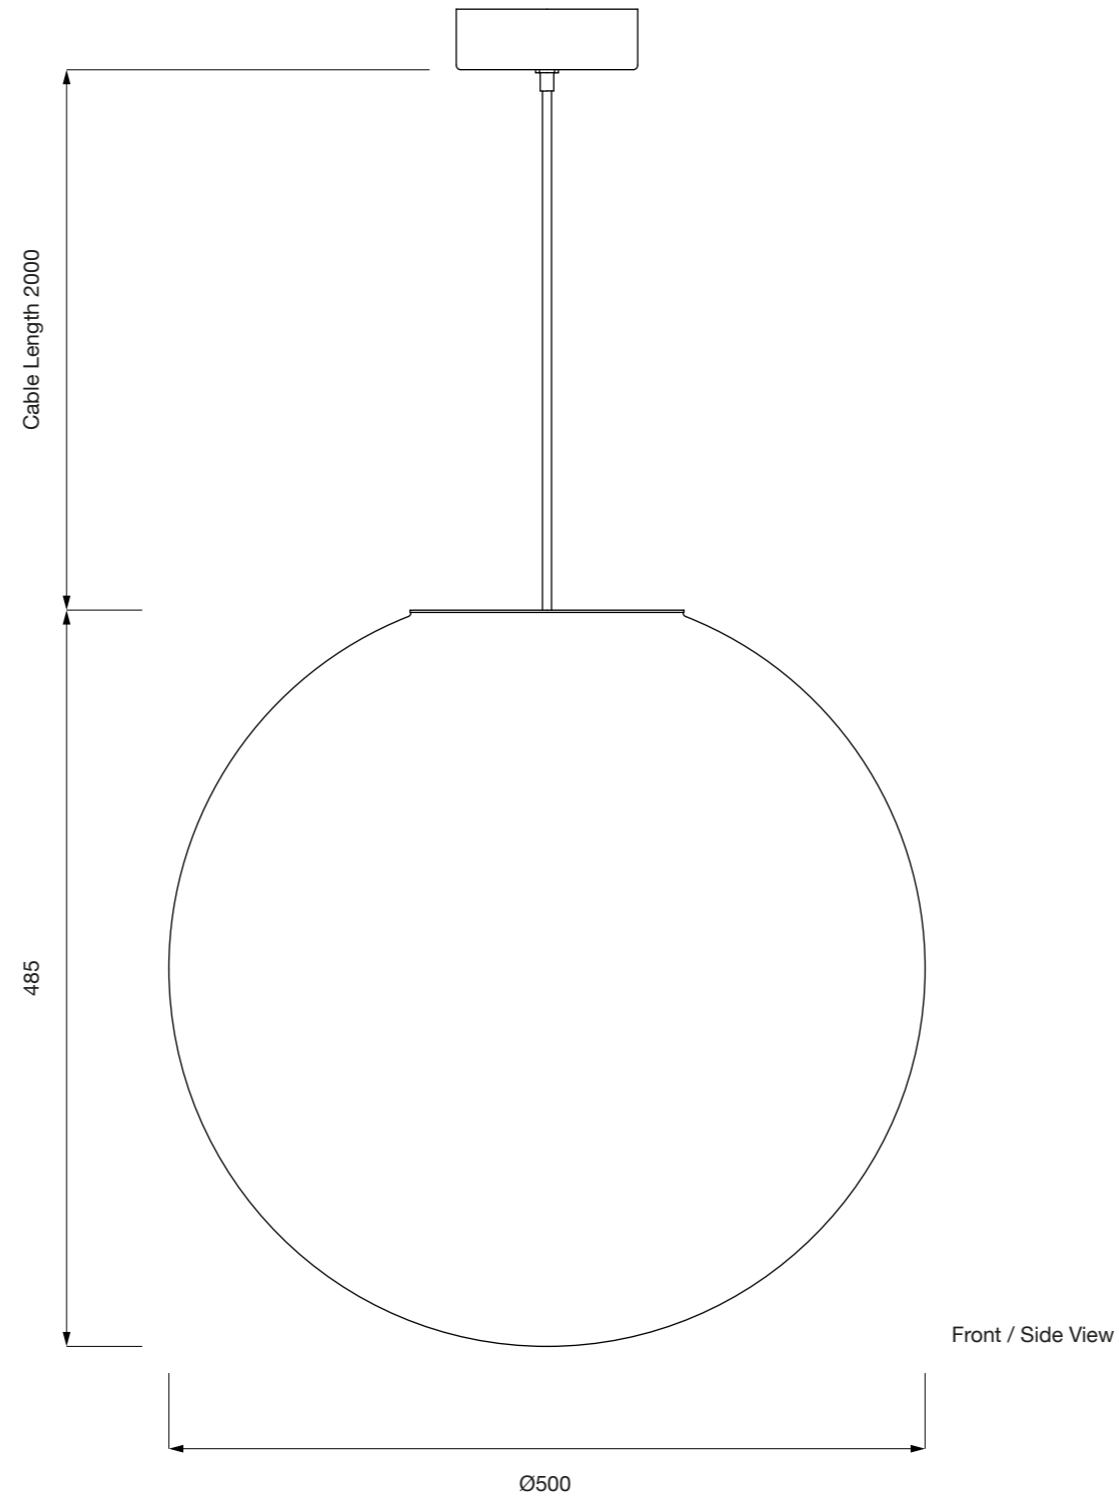

FILIGRANA LIGHT | S5

Sebastian Wrong

Established & Sons
Office +44 (0)20 7608 0990
info@establishedandsons.com
www.establishedandsons.com

Title:
2D FILIGRANA
LIGHT Sebastian
Wrong ©2025
EstablishedandSons
All-Rights-Reserved

Date:
06/02/2024

Scale:
1:5 Printed on A3

Page:
4/4

Dimensions:
All dimensions are
shown in millimetres

Material & Finish:
Acid etched mouth
blown glass, acrylic
and powder coated
steel fixings, fabric
covered cable with
integrated steel
suspension wire

Notes:
The copyright for this drawing and all its contents belong to
Established & Sons.
It must not be reproduced or distributed without prior consent.