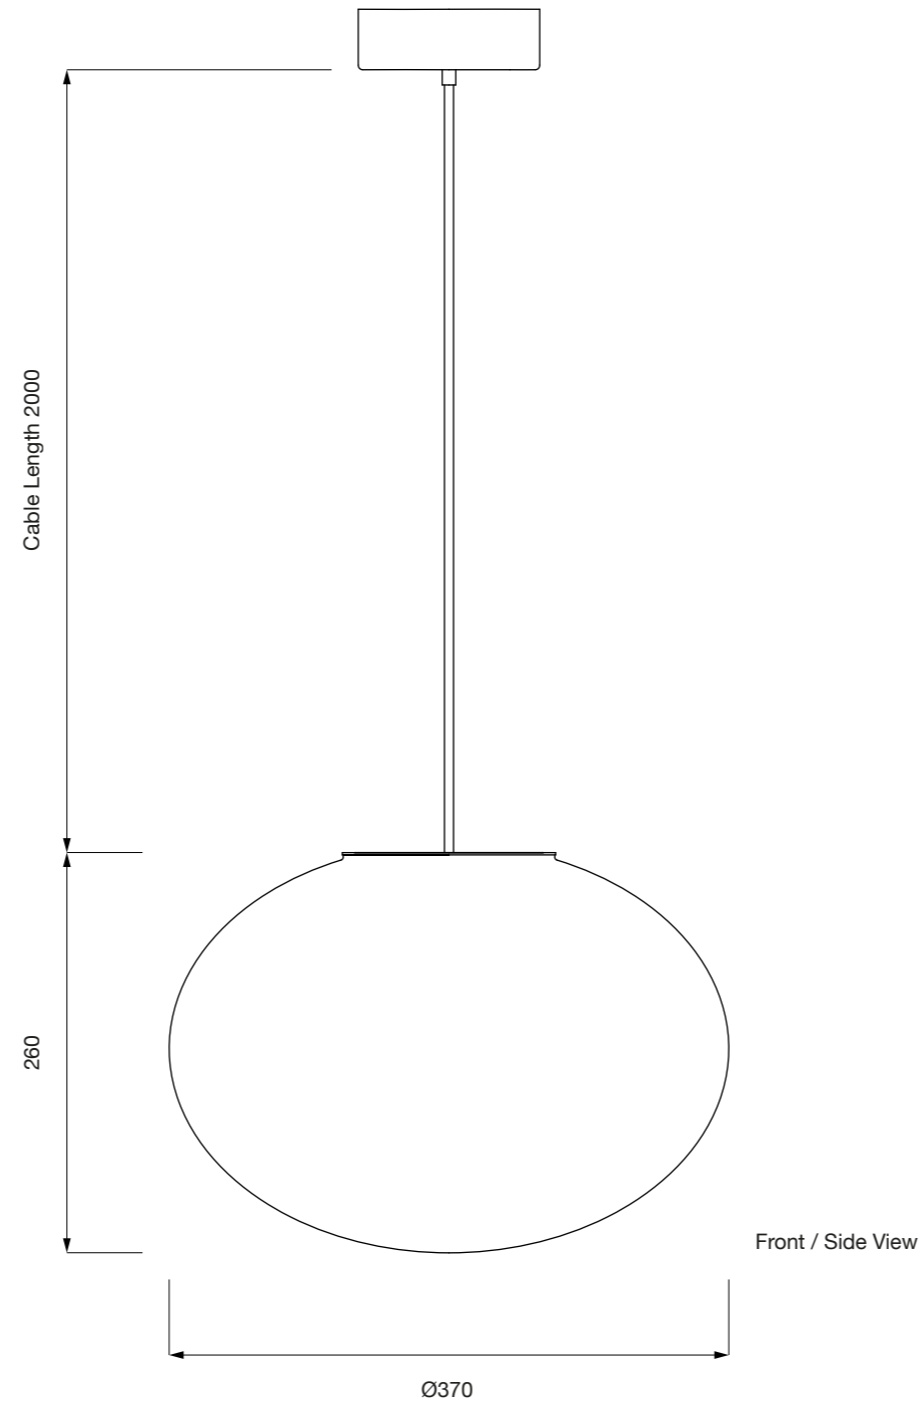

FILIGRANA LIGHT | S3

Sebastian Wrong

Established & Sons
Office +44 (0)20 7608 0990
info@establishedandsons.com
www.establishedandsons.com

Title:
2D FILIGRANA
LIGHT Sebastian
Wrong ©2025
EstablishedandSons
All-Rights-Reserved

Date:
06/02/2024

Scale:
1:5 Printed on A3

Page:
2/4

Dimensions:
All dimensions are
shown in millimetres

Material & Finish:
Acid etched mouth
blown glass, acrylic
and powder coated
steel fixings, fabric
covered cable with
integrated steel
suspension wire

Notes:
The copyright for this drawing and all its contents belong to
Established & Sons.
It must not be reproduced or distributed without prior consent.