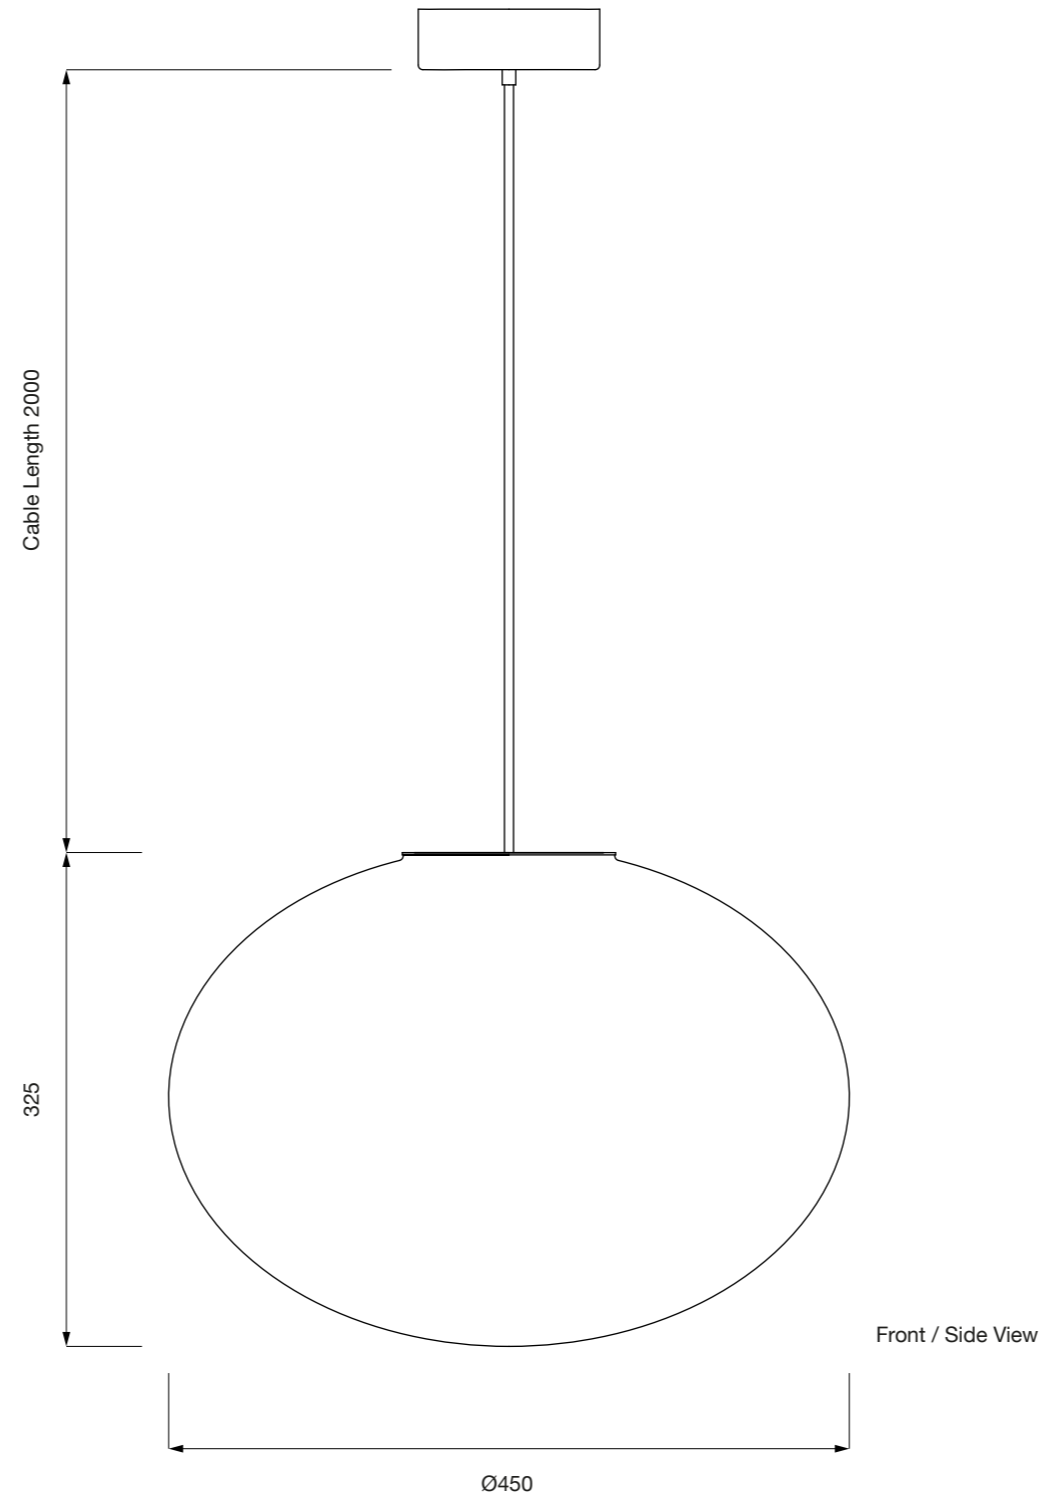

FILIGRANA LIGHT | S3

Sebastian Wrong

Established & Sons
Office +44 (0)20 7608 0990
info@establishedandsons.com
www.establishedandsons.com

Title:
2D FILIGRANA
LIGHT Sebastian
Wrong ©2025
EstablishedandSons
All-Rights-Reserved

Date:
06/02/2024

Scale:
1:5 Printed on A3

Page:
3/4

Dimensions:
All dimensions are
shown in millimetres

Material & Finish:
Acid etched mouth
blown glass, acrylic
and powder coated
steel fixings, fabric
covered cable with
integrated steel
suspension wire

Notes:
The copyright for this drawing and all its contents belong to
Established & Sons.
It must not be reproduced or distributed without prior consent.