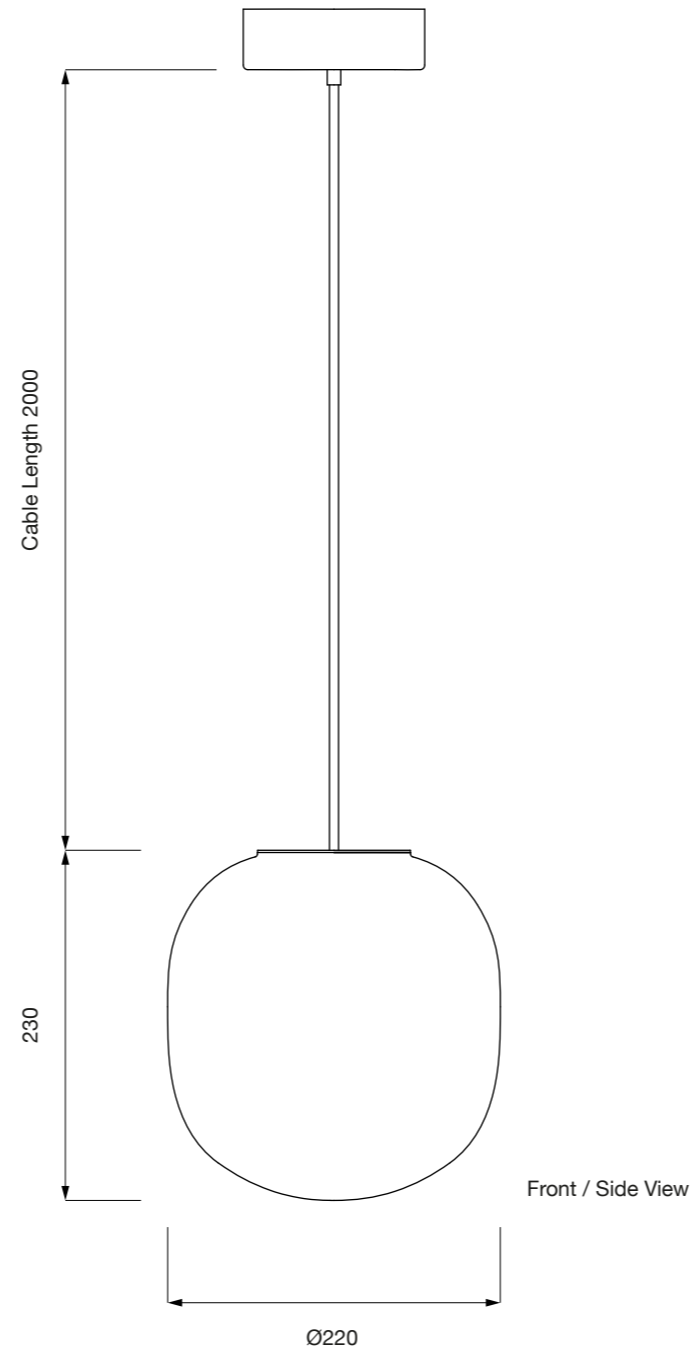

FILIGRANA LIGHT | S2

Sebastian Wrong

Established & Sons
Office +44 (0)20 7608 0990
info@establishedandsons.com
www.establishedandsons.com

Title:
2D FILIGRANA
LIGHT Sebastian
Wrong ©2025
EstablishedandSons
All-Rights-Reserved

Date:
06/02/2024

Scale:
1:5 Printed on A3

Page:
1/4

Dimensions:
All dimensions are
shown in millimetres

Material & Finish:
Acid etched mouth
blown glass, acrylic
and powder coated
steel fixings, fabric
covered cable with
integrated steel
suspension wire

Notes:
The copyright for this drawing and all its contents belong to
Established & Sons.
It must not be reproduced or distributed without prior consent.