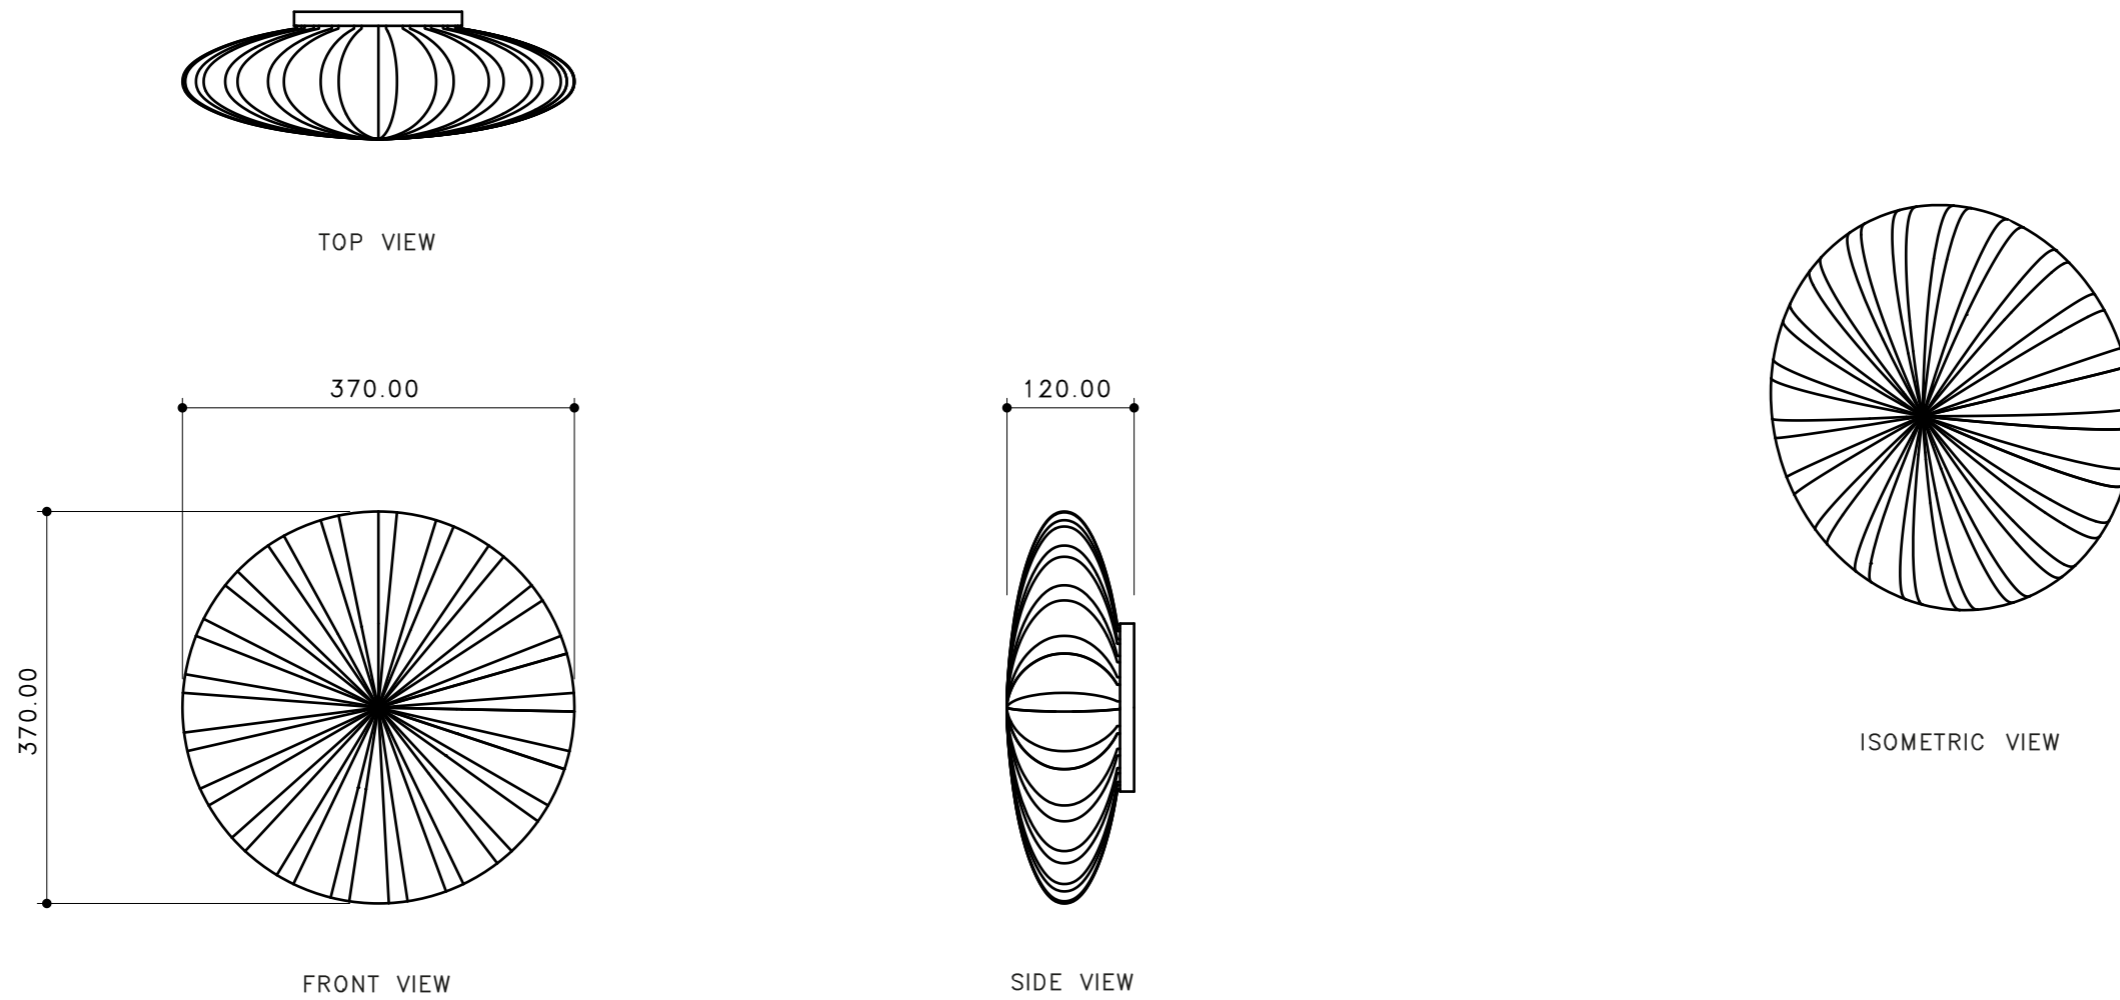

FILIGRANA C&W LAMP Ø220

Sebastian Wrong

TOP VIEW

FRONT VIEW

SIDE VIEW

ISOMETRIC VIEW

ESTABLISHED & SONS
Phone +31 26 2340024
establishedandsons.com

Title:
FILIGRANA
C&W LAMP
Ø220_2D

Date:
2026/4/7

Scale:

Page:
1/1

Dimensions:
All dimensions are
shown in millimetres

Material:
Glass , PC

Notes:
The copyright for this drawing and all its contents belong to
Established & Sons. It must not be reproduced or distributed
without prior consent.

FILIGRANA C&W LAMP Ø370

Sebastian Wrong

ESTABLISHED & SONS
Phone +31 26 2340024
establishedandsons.com

Title:
FILIGRANA
C&W LAMP
Ø370_2D

Date:
2026/4/7

Scale:

Page:
1/1

Dimensions:
All dimensions are
shown in millimetres

TOP VIEW

FRONT VIEW

SIDE VIEW

ISOMETRIC VIEW

ESTABLISHED & SONS
Phone +31 26 2340024
establishedandsons.com

Title:
FILIGRANA
C&W LAMP
Ø500_2D

Date:
2026/4/7

Scale: