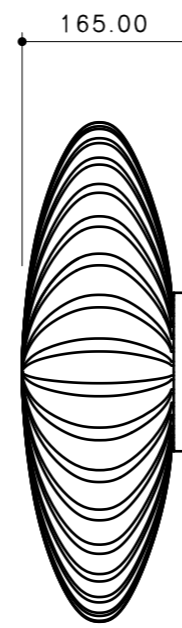

Date:
2026/4/7

Scale:

Page:
1/1

Dimensions:
All dimensions are
shown in millimetres

Material:
Glass , PC

Notes:
The copyright for this drawing and all its contents belong to
Established & Sons. It must not be reproduced or distributed
without prior consent.

Material:
Glass , PC

Notes:
The copyright for this drawing and all its contents belong to
Established & Sons. It must not be reproduced or distributed
without prior consent.

FILIGRANA C&W LAMP Ø500

Sebastian Wrong

TOP VIEW

FRONT VIEW

SIDE VIEW

ISOMETRIC VIEW

ESTABLISHED & SONS
Phone +31 26 2340024
establishedandsons.com

Title:
FILIGRANA
C&W LAMP
Ø500_2D

Date:
2026/4/7

Scale:

Page:
1/1

Dimensions:
All dimensions are
shown in millimetres

Material:
Glass , PC

Notes:
The copyright for this drawing and all its contents belong to
Established & Sons. It must not be reproduced or distributed
without prior consent.