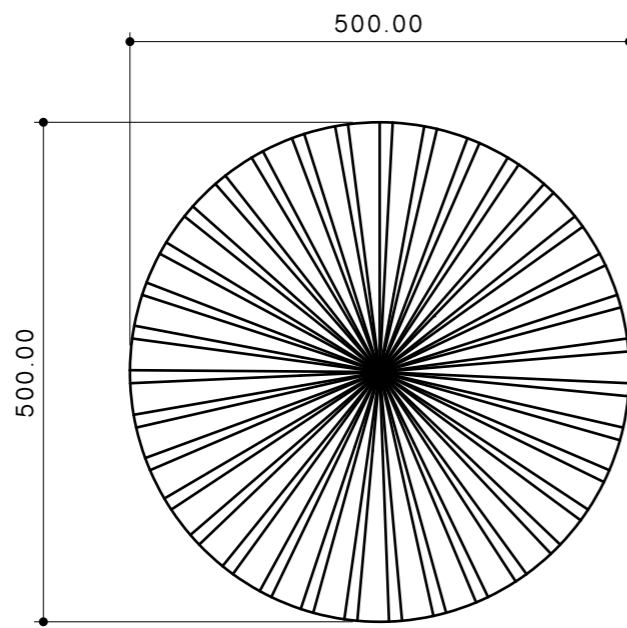

TOP VIEW

FRONT VIEW

SIDE VIEW

ISOMETRIC VIEW

ESTABLISHED & SONS
Phone +31 26 2340024
establishedandsons.com

Title:
FILIGRANA
C&W LAMP
Ø500_2D

Date:
2026/4/7

Scale: