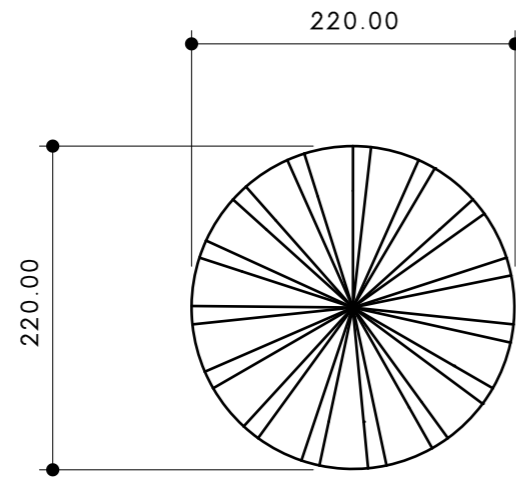

FILIGRANA C&W LAMP Ø220

Sebastian Wrong

TOP VIEW

FRONT VIEW

SIDE VIEW

ISOMETRIC VIEW

ESTABLISHED & SONS
Phone +31 26 2340024
establishedandsons.com

Title:
FILIGRANA
C&W LAMP
Ø220_2D

Date:
2026/4/7

Scale:

Page:
1/1

Dimensions:
All dimensions are
shown in millimetres

Material:
Glass , PC

Notes:
The copyright for this drawing and all its contents belong to
Established & Sons. It must not be reproduced or distributed
without prior consent.

FILIGRANA C&W LAMP Ø370

Sebastian Wrong

ESTABLISHED & SONS
Phone +31 26 2340024
establishedandsons.com

Title:
FILIGRANA
C&W LAMP
Ø370_2D

Date:
2026/4/7

Scale:

Page:
1/1

Dimensions:
All dimensions are
shown in millimetres

Page:
1/1

Dimensions:
All dimensions are
shown in millimetres

Material:
Glass , PC

Notes:
The copyright for this drawing and all its contents belong to
Established & Sons. It must not be reproduced or distributed
without prior consent.