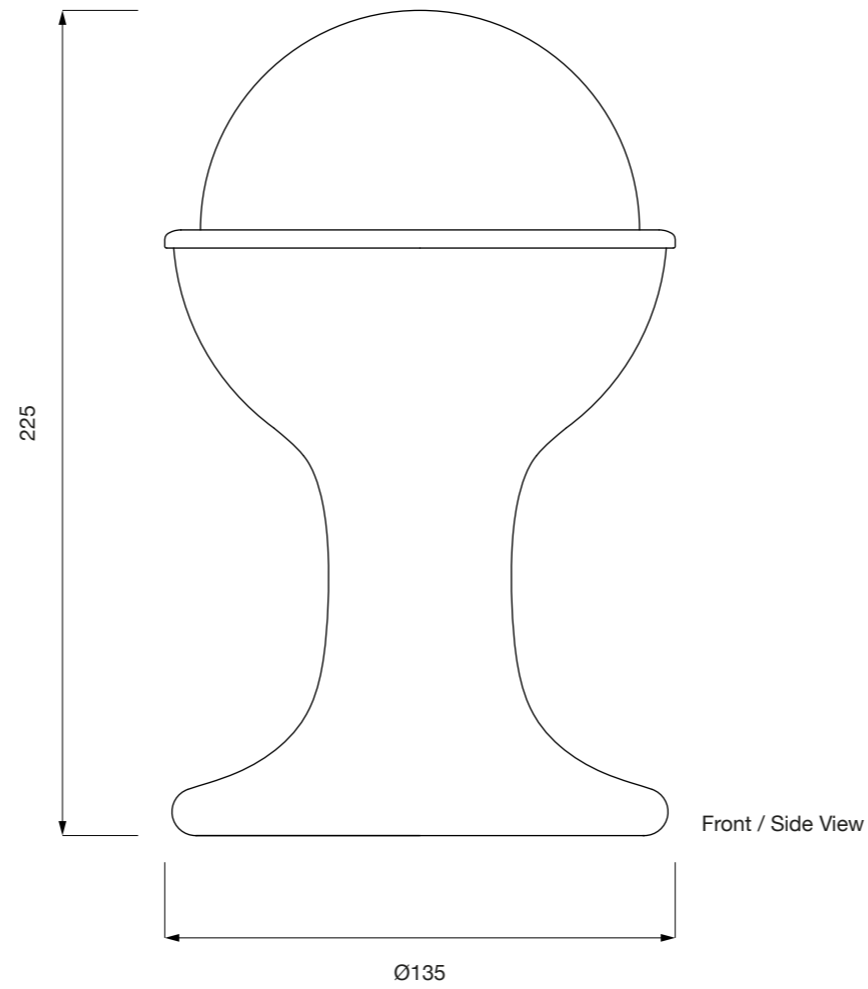

GELATO

Carlo Nason

Established & Sons
Office +44 (0)20 7608 0990
info@establishedandsons.com
www.establishedandsons.com

Title:
2D GELATO Carlo
Nason ©2025
EstablishedandSons
All-Rights-Reserved

Date:
27/02/2025

Scale:
1:2 Printed on A3

Page:
1/1

Dimensions:
All dimensions are
shown in millimetres

Material & Finish:
Glass,
polycarbonate,
aluminium

Notes:
The copyright for this drawing and all its contents belong to
Established & Sons.
It must not be reproduced or distributed without prior consent.