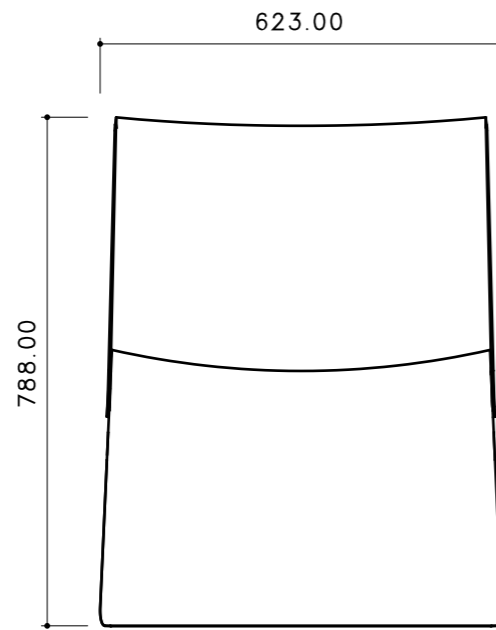

Layup

Nathan Martell

TOP VIEW

FRONT VIEW

SIDE VIEW

ISOMETRIC VIEW

ESTABLISHED & SONS
Phone +31 26 2340024
establishedandsons.com

Title:
Layup_2D

Date:
2026/4/9

Scale:
1:10 printed on A3

Page:
1/1

Dimensions:
All dimensions are
shown in millimetres

Material:
Bamboo Plywood,
Bamboo/Oak/
Walnut Veneer

Notes:
The copyright for this drawing and all its
contents belong to Established & Sons.
It must not be reproduced or distributed
without prior consent.