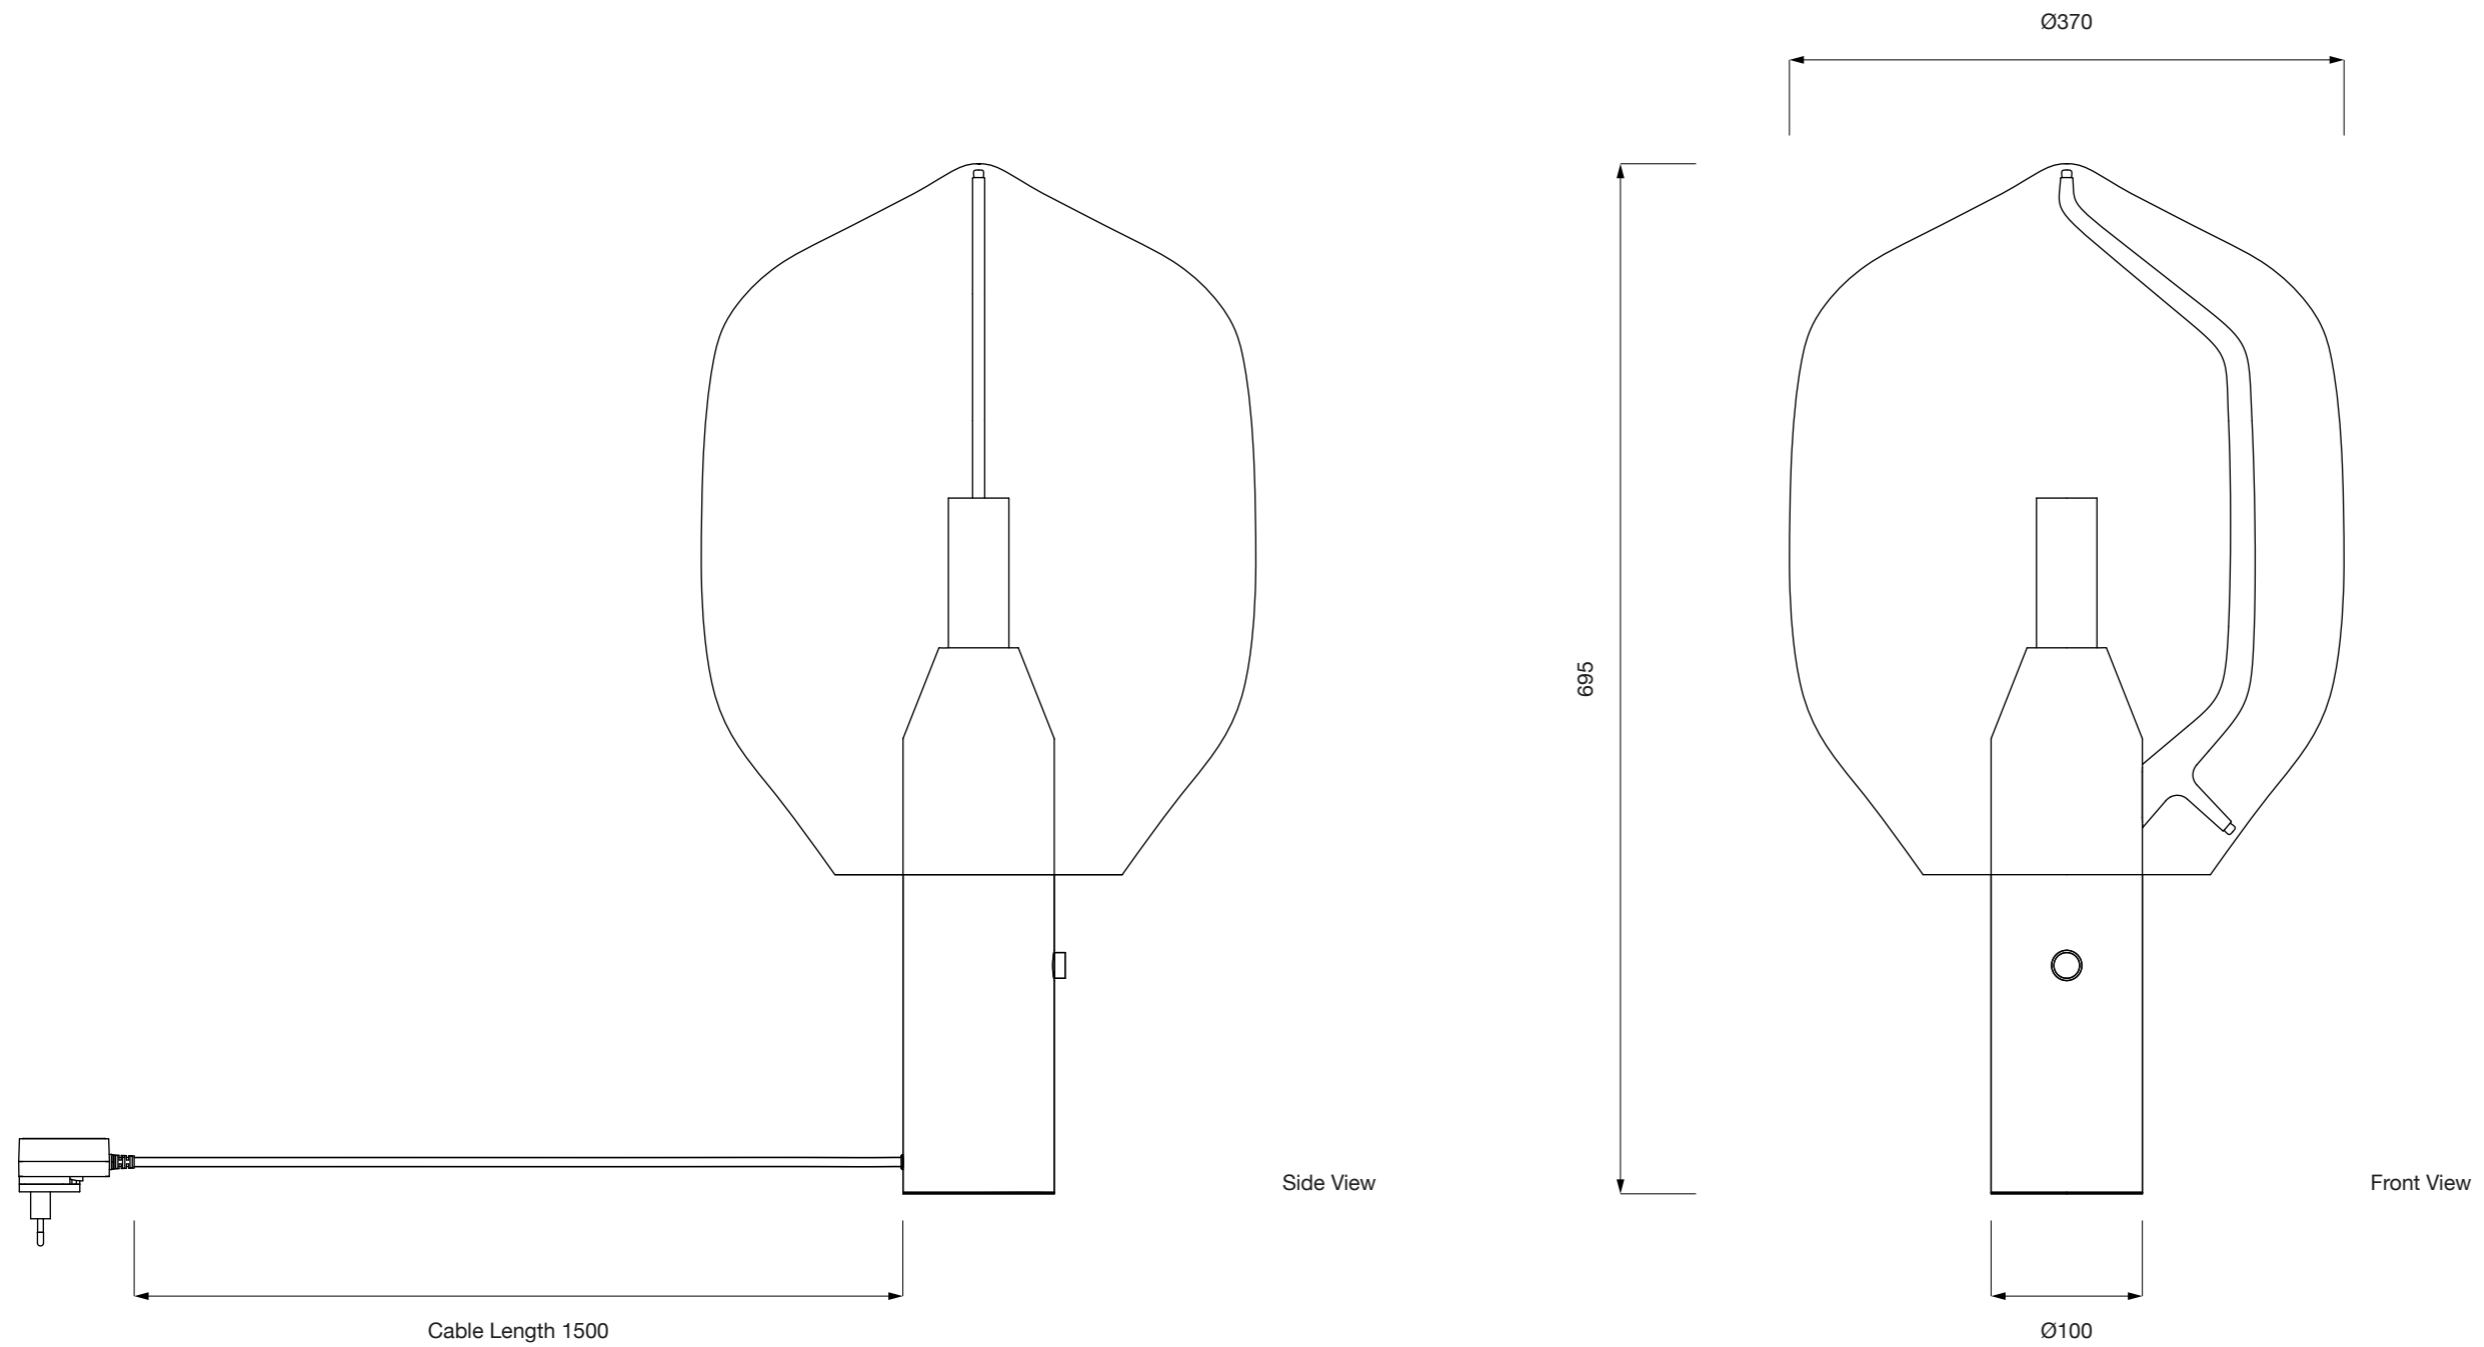

LIGHTHOUSE

Ronan & Erwan Bouroullec

Established & Sons
Office +44 (0)20 7608 0990
info@establishedandsons.com
www.establishedandsons.com

Title:
2D LIGHTHOUSE
Ronan & Erwan
Bouroullec ©2025
EstablishedandSons
All-Rights-Reserved

Date:
06/02/2025

Scale:
1:5 Printed on A3

Page:
1/1

Dimensions:
All dimensions are
shown in millimetres

Material & Finish:
Mouth blown glass,
anodized aluminium,
marble, fabric
covered cable

Notes:
The copyright for this drawing and all its contents belong to
Established & Sons.
It must not be reproduced or distributed without prior consent.