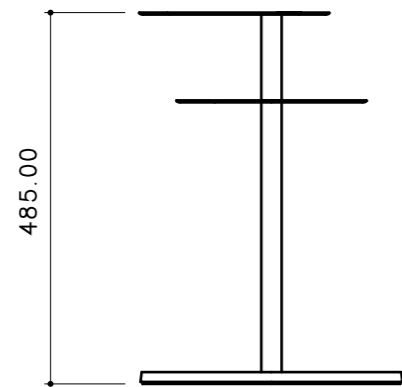

Plates Shelf H1687

Raw Edges

ESTABLISHED & SONS
Phone +31 26 2340024
establishedandsons.com

Title:
Plates_Shelf
H1687_2D

Date:
2026/4/9

Scale:
1:10 printed on A3

Page:
1/1

Dimensions:
All dimensions are
shown in millimetres

Plates Side Table 2 levels

Raw Edges

TOP VIEW

FRONT VIEW

SIDE VIEW

ISOMETRIC VIEW

ESTABLISHED & SONS
Phone +31 26 2340024
establishedandsons.com

Title:
Plates_Side_Table
2 levels_2D

Date:
2026/4/9

Scale:
1:10 printed on A3

Page:
1/1

Dimensions:
All dimensions are
shown in millimetres

Material:
Iron, Aluminum
Fine Sand Powder Coating
(PC Finish)

Notes:
The copyright for this drawing and all its
contents belong to Established & Sons.
It must not be reproduced or distributed
without prior consent.