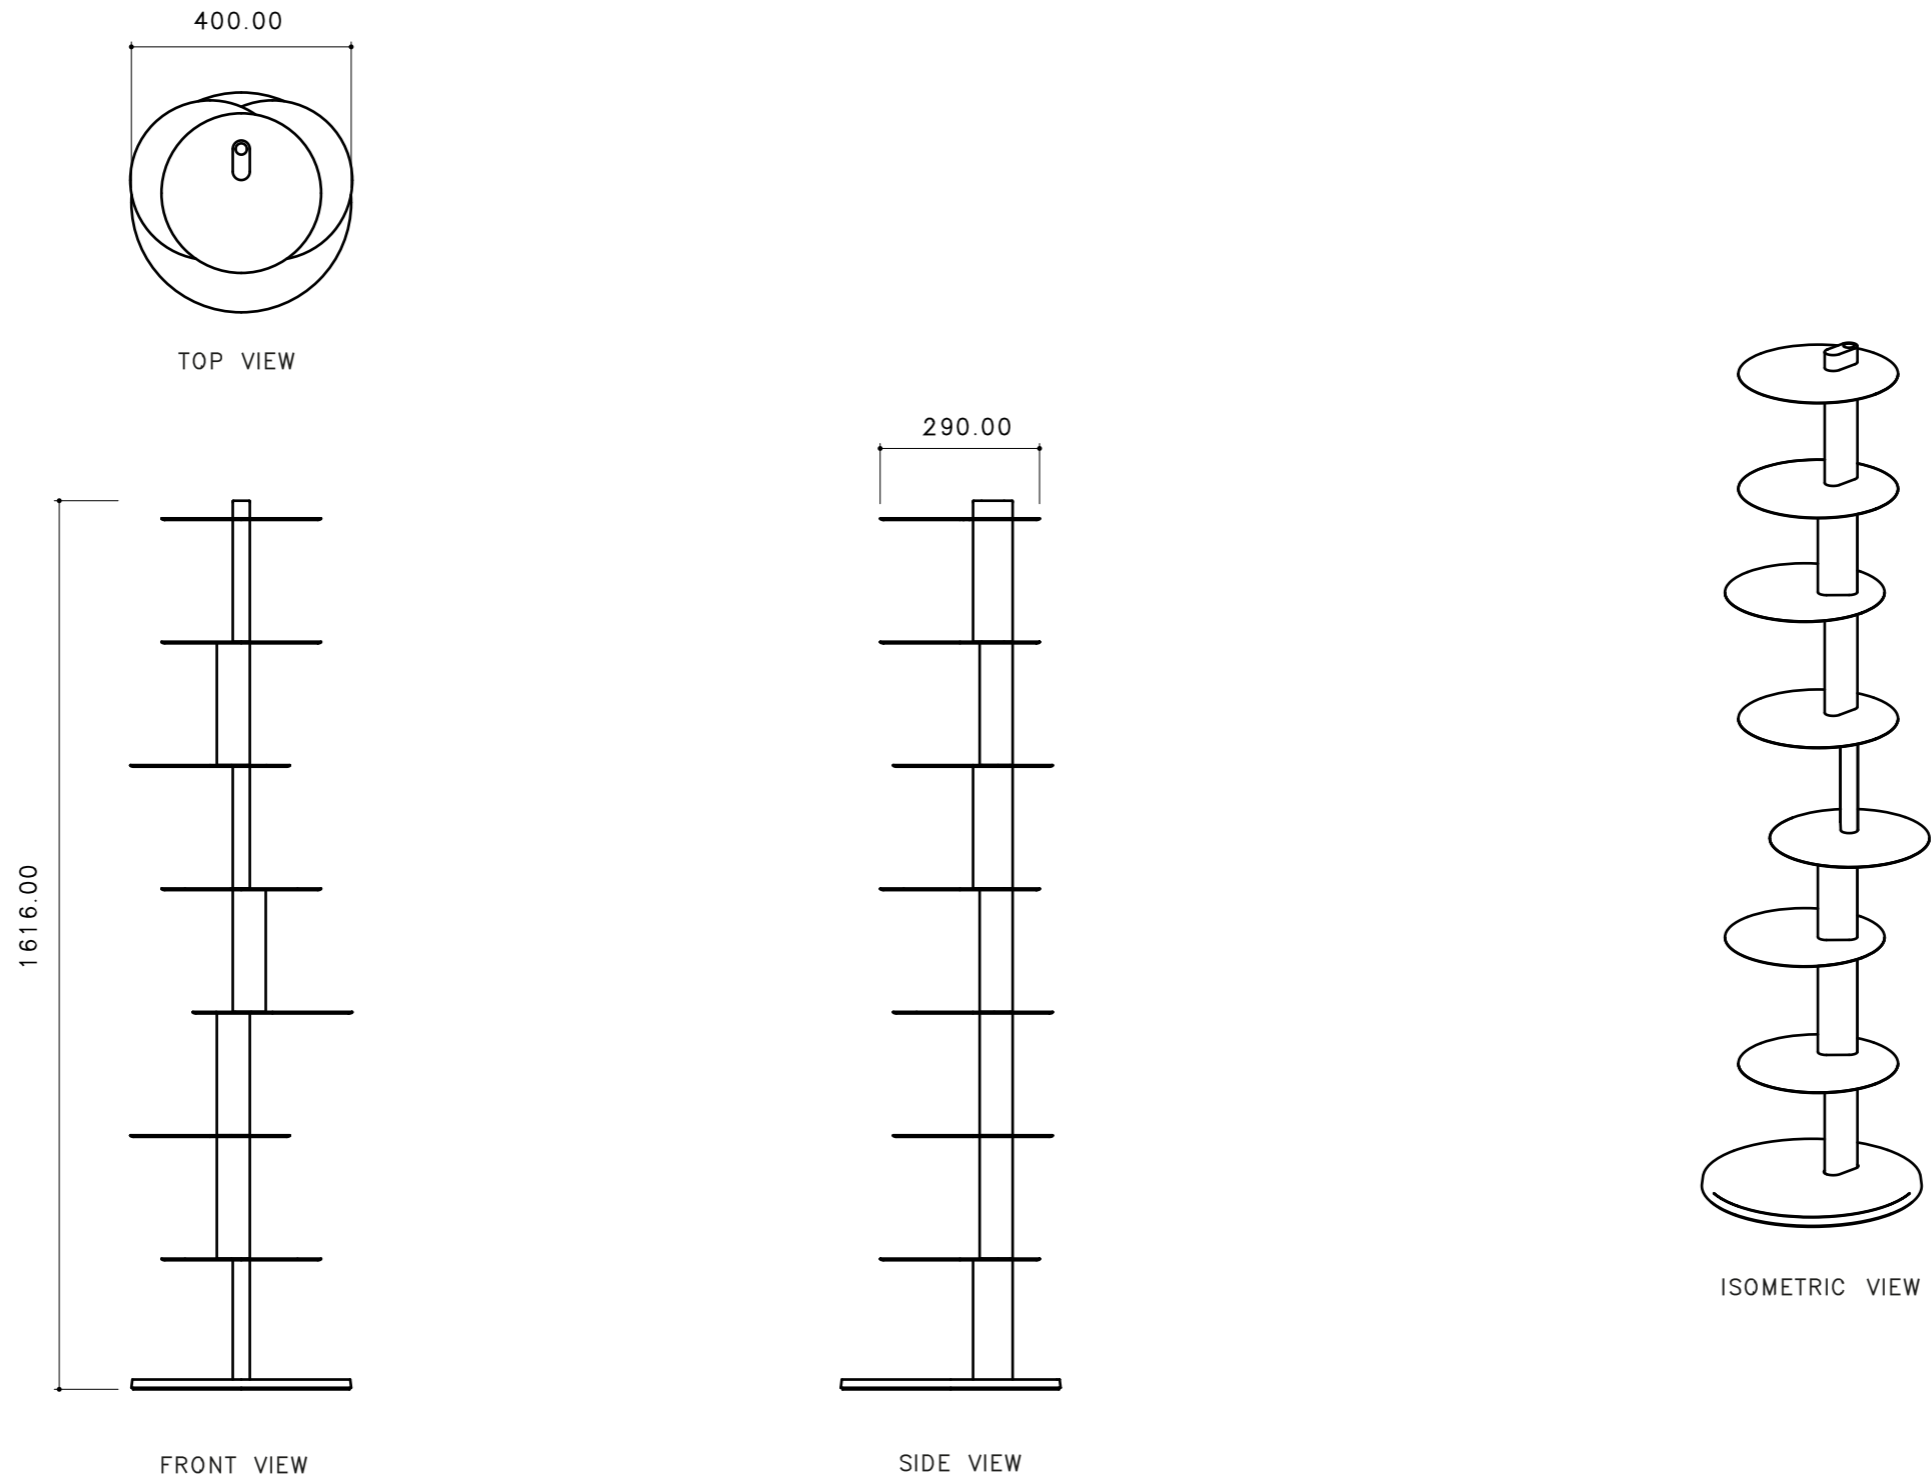

Plates Shelf H1687

Raw Edges

ESTABLISHED & SONS
Phone +31 26 2340024
establishedandsons.com

Title:
Plates_Shelf
H1687_2D

Date:
2026/4/9

Scale:
1:10 printed on A3

Page:
1/1

Dimensions:
All dimensions are
shown in millimetres

Material:
Iron, Aluminum
Fine Sand Powder Coating
(PC Finish)

Notes:
The copyright for this drawing and all its
contents belong to Established & Sons.
It must not be reproduced or distributed
without prior consent.

Plates Side Table 2 levels

Raw Edges

TOP VIEW

FRONT VIEW

SIDE VIEW

ISOMETRIC VIEW

ESTABLISHED & SONS
Phone +31 26 2340024
establishedandsons.com

Title:
Plates_Side_Table
2 levels_2D

Date:
2026/4/9

Scale:
1:10 printed on A3

Page:
1/1

Dimensions:
All dimensions are
shown in millimetres

Material:
Iron, Aluminum
Fine Sand Powder Coating
(PC Finish)

Notes:
The copyright for this drawing and all its
contents belong to Established & Sons.
It must not be reproduced or distributed
without prior consent.