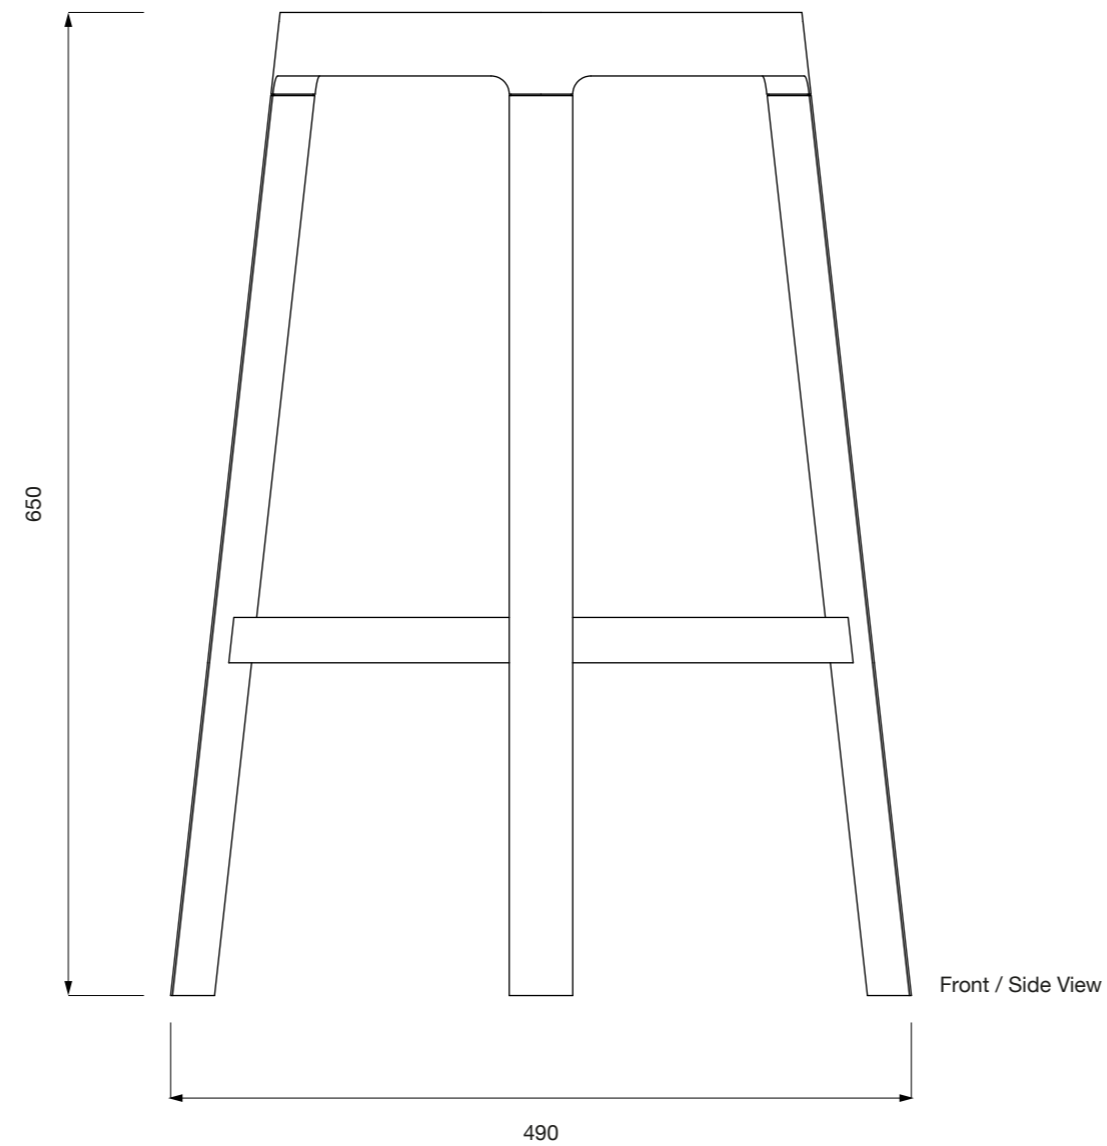

STEP | SH650

Federico Gregorutti

Established & Sons
Office +44 (0)20 7608 0990
info@establishedandsons.com
www.establishedandsons.com

Title:
2D STEP Federico
Gregorutti ©2025
EstablishedandSons
All-Rights-Reserved

Date:
06/02/2025

Scale:
1:5 Printed on A3

Page:
1/2

Dimensions:
All dimensions are
shown in millimetres

Material & Finish:
Solid ash wood,
wood stain, ash
veneer (seat), Teflon
(feet)

Notes:
The copyright for this drawing and all its contents belong to
Established & Sons.
It must not be reproduced or distributed without prior consent.