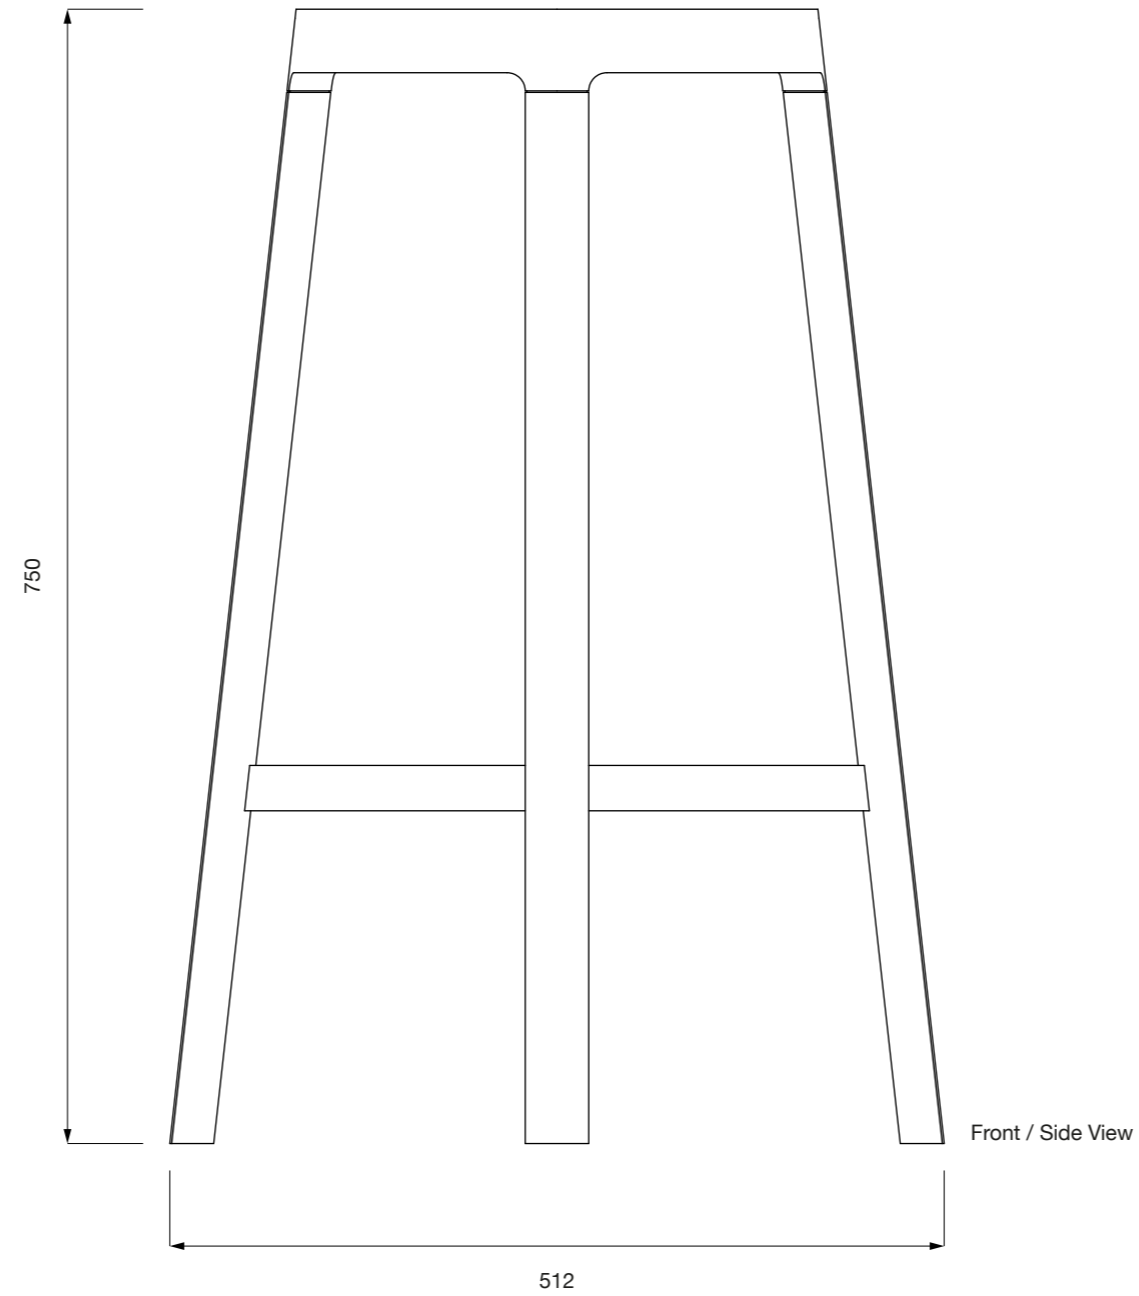

STEP | SH750

Federico Gregorutti

Established & Sons
Office +44 (0)20 7608 0990
info@establishedandsons.com
www.establishedandsons.com

Title:
2D STEP Federico
Gregorutti ©2025
EstablishedandSons
All-Rights-Reserved

Date:
06/02/2025

Scale:
1:5 Printed on A3

Page:
2/2

Dimensions:
All dimensions are
shown in millimetres

Material & Finish:
Solid ash wood,
wood stain, ash
veneer (seat), Teflon
(feet)

Notes:
The copyright for this drawing and all its contents belong to
Established & Sons.
It must not be reproduced or distributed without prior consent.