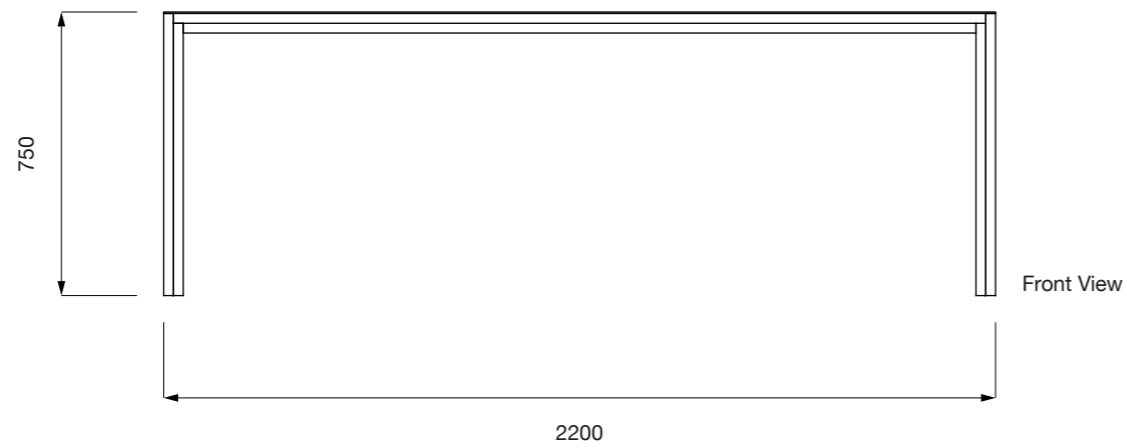

TABLE | L2200 D900

Caruso St John

Established & Sons
Office +44 (0)20 7608 0990
info@establishedandsons.com
www.establishedandsons.com

Title:
2D TABLE Caruso St
John ©2025
EstablishedandSons
All-Rights-Reserved

Date:
06/02/2025

Scale:
1:20 Printed on A3

Page:
2/4

Dimensions:
All dimensions are
shown in millimetres

Material & Finish:
Spruce lumber
triboard, linoleum
(option),
Fenix (option), felt
(feet)

Notes:
The copyright for this drawing and all its contents belong to
Established & Sons.
It must not be reproduced or distributed without prior consent.