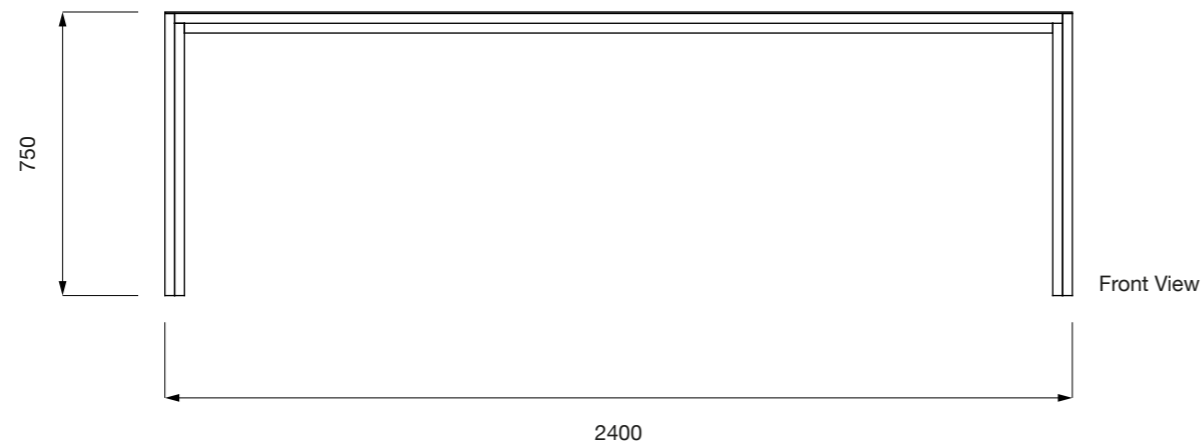

TABLE | L2400 D900

Caruso St John

Established & Sons
Office +44 (0)20 7608 0990
info@establishedandsons.com
www.establishedandsons.com

Title:
2D TABLE Caruso St
John ©2025
EstablishedandSons
All-Rights-Reserved

Date:
06/02/2025

Scale:
1:20 Printed on A3

Page:
3/4

Dimensions:
All dimensions are
shown in millimetres

Material & Finish:
Spruce lumber
triboard, linoleum
(option),
Fenix (option), felt
(feet)

Notes:
The copyright for this drawing and all its contents belong to
Established & Sons.
It must not be reproduced or distributed without prior consent.