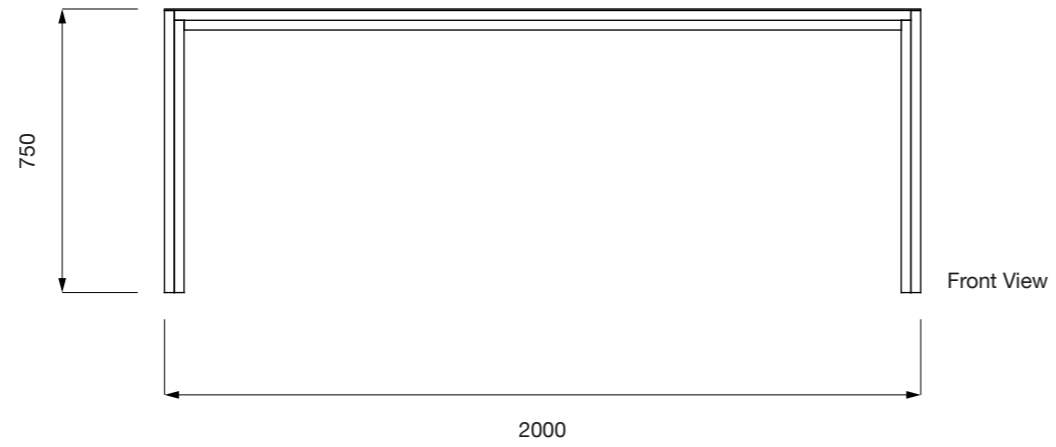

TABLE | L2000 D900

Caruso St John

Established & Sons
Office +44 (0)20 7608 0990
info@establishedandsons.com
www.establishedandsons.com

Title:
2D TABLE Caruso St
John ©2025
EstablishedandSons
All-Rights-Reserved

Date:
06/02/2025

Scale:
1:20 Printed on A3

Page:
1/4

Dimensions:
All dimensions are
shown in millimetres

Material & Finish:
Spruce lumber
triboard, linoleum
(option),
Fenix (option), felt
(feet)

Notes:
The copyright for this drawing and all its contents belong to
Established & Sons.
It must not be reproduced or distributed without prior consent.