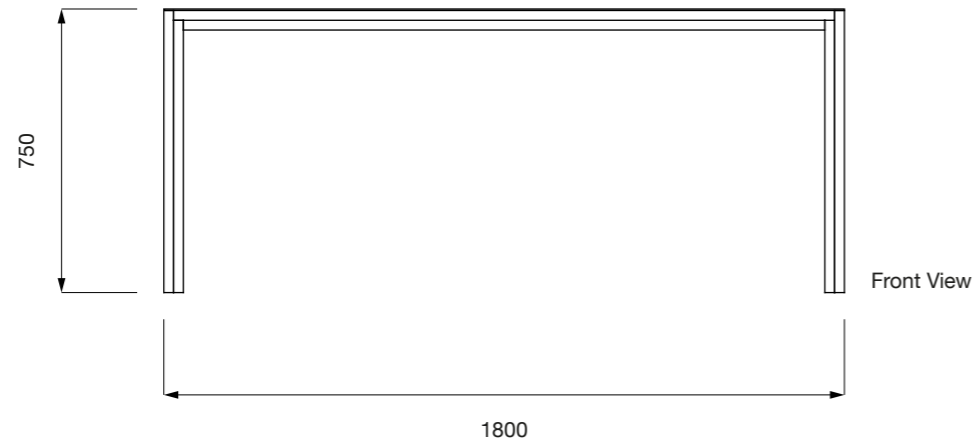

TABLE | L1800 D1800

Caruso St John

Established & Sons
Office +44 (0)20 7608 0990
info@establishedandsons.com
www.establishedandsons.com

Title:
2D TABLE Caruso St
John ©2025
EstablishedandSons
All-Rights-Reserved

Date:
06/02/2025

Scale:
1:20 Printed on A3

Page:
4/4

Dimensions:
All dimensions are
shown in millimetres

Material & Finish:
Spruce lumber
triboard, linoleum
(option),
Fenix (option), felt
(feet)

Notes:
The copyright for this drawing and all its contents belong to
Established & Sons.
It must not be reproduced or distributed without prior consent.