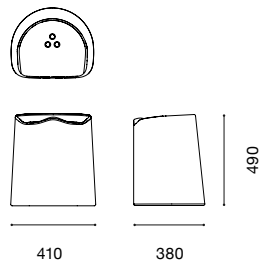

BUTT

Estd Collection

Type
Seating

Design
2010
Designer
Estd Collection

Dimensions
H490mm × D380mm × L410mm
Packed as set of two

Seat Height
H490mm
Weight
3.93 Kg

Materials
Polypropylene

Colour				
	Black	RAL 9017		Khaki RAL 6003
	Bright blue	RAL 5012		Navy blue RAL 5003
	Burgundy	RAL 3005		Orange RAL 2009
	Grey fleck	RAL 9023		Yellow RAL 1003

MOQ 30 applies to colours white and green.
RAL custom colours possible with MOQ 30

Packaging Dimensions
L460mm × D410mm × H780mm

Weight
9.6Kg

Packaging Type
Cardboard

Care & Maintenance
Clean with a soft cloth.
A mild detergent may be used on the seat base.
Do not use alcohol, polishes, abrasives or any solvents to clean the product, as they may damage the finish.