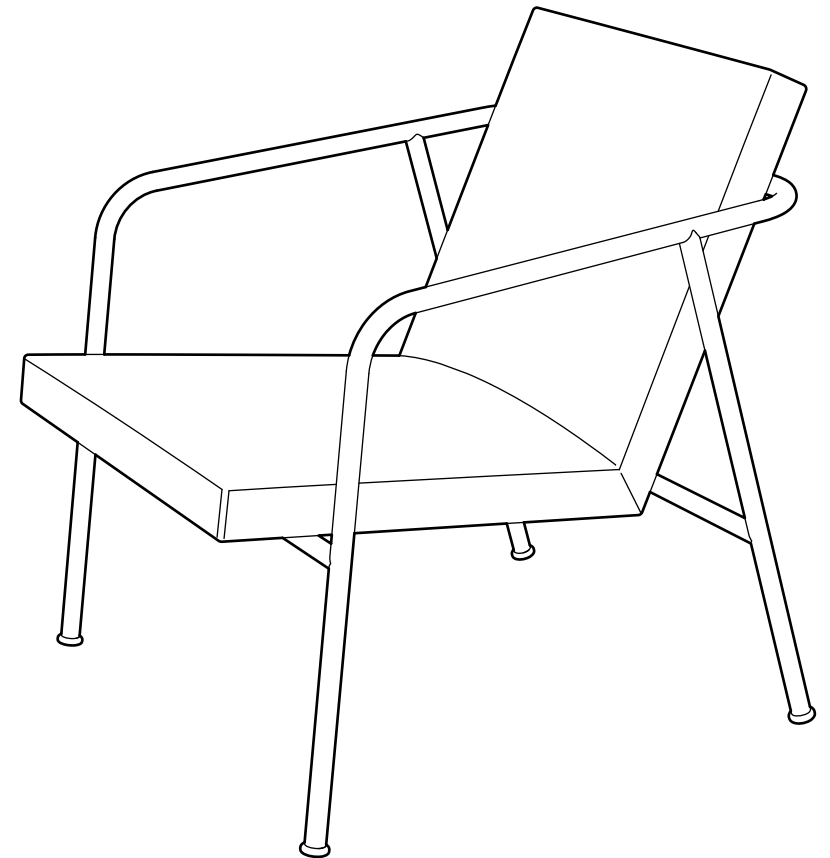

General Information

IMPORTANT, RETAIN FOR FUTURE REFERENCE: READ CAREFULLY

DESIGN
2021

DESCRIPTION
Chair

MATERIALS
Steel, plywood, foam, nylon feet, textile

DIMENSIONS
L649mm × D724 × H726mm, Seat Height 403mm

COLOURS
Various RAL colours for frame, various fabric covers

CLEANING GUIDELINES

Upholstery cover: vacuum frequently, ideally every week, at half power. Dust can be removed by brushing with a garment brush. For stains consult professional upholstery cleaner.

Powder-coated steel frame: the chair frame should first be dry dusted with a clean lint free cotton cloth. If wet cleaning is required then the item should be cleaned using a soft, slightly damp sponge with a mild detergent and water solution. It then must be immediately cleaned again with a soft dry cloth.

Installation