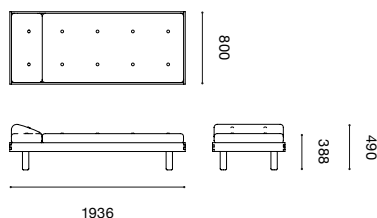

CRATE DAYBED

Jasper Morrison

Type
Daybed

Design
2021
Designer
Jasper Morrison

With a durable frame made from waxed solid yellow Pine and yellow Pine veneered plywood, the Daybed includes a detachable mattress and flat and wedged cushions available in a variety of textile options.

Dimensions L1936mm × D800mm × H490mm	Weight 65kg	Materials Solid yellow Pine waxed, veneered yellow Pine waxed, felt feet pads, foam and fabric cushion and mattress.	Colour  Solid yellow Pine	
Flat Cushion L1936mm × D800mm × H388mm				
Upholstery Options	Colours	Composition	Flammability	Durability (Martindale)
Bute Melrose	23 colours	93% pure new wool, 7% nylon	BS 5852 Crib-5	50,000
Crevin Moss	18 colours	100% PES FR	BS 5852 0/1 / EN 1021-1/2 / CAL TB117:sect 1	85,000
Kvadrat Melange Nap San Vidar 4	26 colours 27 colours 41 colours	97% new wool worsted, 3% nylon 92% new wool worsted, 8% nylon 94% new wool, 6% nylon	BS 5852 Crib-5 / EN 1021-1/2 / CAL 117-2013 BS 5852 Crib-5 / EN 1021-1/2 / CAL 117-2013 BS 5852 Crib-5 / EN 1021-1/2 / CAL 117-2013	60,000 60,000 100,000
Maharam Campana Luce Valor Murmur	35 colours 35 colours 15 colours 21 colours	85% Wool, 15% Nylon 75% Post-Consumer Recycled-Wool, 20% Polyester, 5% Nylon 85% Wool, 15% Nylon 100% Polyester	BS 5852 Crib-5 / EN 1021-1/2 / CAL 117-2013 BS 5852 Crib-5 / EN 1021-1/2 / CAL 117-2013 BS 5852 Crib-5 / EN 1021-1/2 / CAL 117-2013 BS 5852 Crib-5 / EN 1021-1/2 / CAL 117-2013	100,000 100,000 40,000 75,000