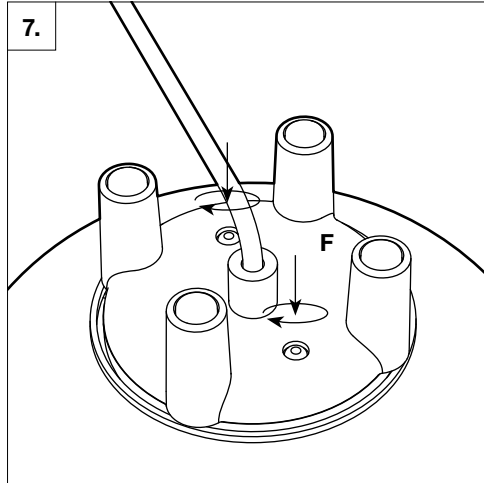

General Information

DESIGN
2019

DESCRIPTION
Table Light

MATERIALS
Glass shade, Aluminium base, PVC cable

DIMENSIONS
T2 Cylinder Ø200: Ø200mm × H230mm, cable L1500mm, 4.0kg

RECOMMENDED LIGHT SOURCE
E26, max 9W LED, 110/120V
This product is fitted with E26 LED bulb fittings. Established & Sons recommend using this product with LED bulbs, max 9W. Established & Sons will not accept any responsibility for any accidents, injuries or damages that occur due to the use of incorrect bulbs.

2x Socket Screws

Installation

Installation

Bulb Replacement

E26 9W LED Bulb

Bulb Replacement

<EN> INSTRUCTIONS FOR CORRECT INSTALLATION AND USE IMPORTANT!

Before installing and whenever acting on the luminaire ensure that the electrical supply is switched OFF. Always use a qualified electrician for the installation. Contact your local electricity authority for advice. Damaged electrical parts of the luminaire should be exclusively replaced by the manufacturer or a qualified person. E&S declines all responsibility for products that are modified.