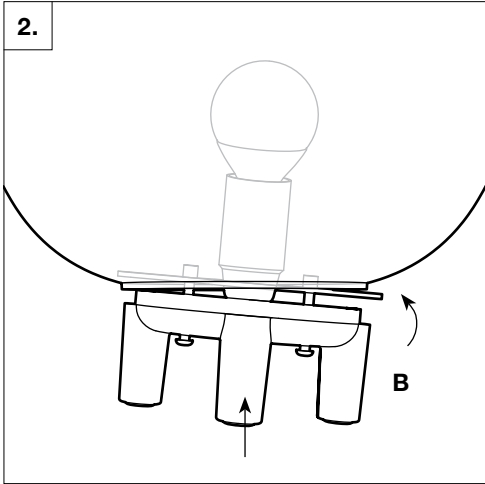

Installation