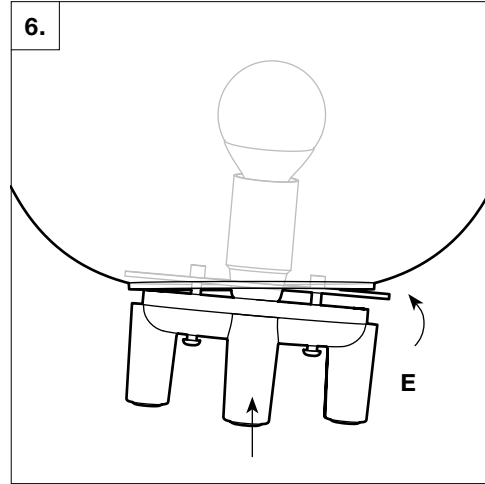

General Information

DESIGN
2019

DESCRIPTION
Table Light

MATERIALS
Glass shade, Aluminium base, PVC cable

DIMENSIONS
T2 Cylinder Ø200: Ø200mm × H230mm, cable L1500mm, 4.0kg

RECOMMENDED LIGHT SOURCE
E26, max 9W LED, 110/120V
This product is fitted with E26 LED bulb fittings. Established & Sons recommend using this product with LED bulbs, max 9W. Established & Sons will not accept any responsibility for any accidents, injuries or damages that occur due to the use of incorrect bulbs.

2x Socket Screws

Installation

Installation

Bulb Replacement

E26 9W LED Bulb

Bulb Replacement

<EN> INSTRUCTIONS FOR CORRECT INSTALLATION AND USE IMPORTANT!

Before installing and whenever acting on the luminaire ensure that the electrical supply is switched OFF. Always use a qualified electrician for the installation. Contact your local electricity authority for advice. Damaged electrical parts of the luminaire should be exclusively replaced by the manufacturer or a qualified person. E&S declines all responsibility for products that are modified.