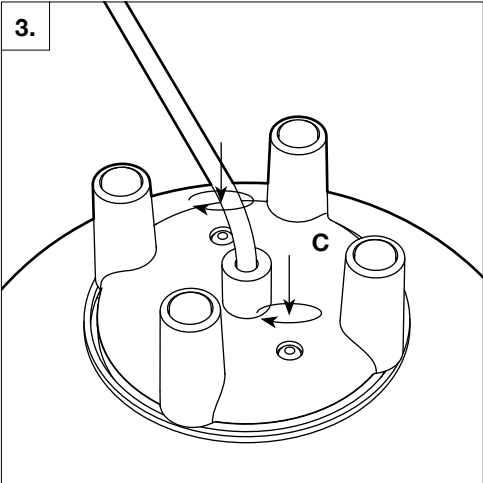

General Information

DESIGN
2019

DESCRIPTION
Table Light

MATERIALS
Glass shade, Aluminium base, PVC cable

DIMENSIONS
T2 Cylinder Ø200: Ø200mm × H230mm, cable L1500mm, 4.0kg

RECOMMENDED LIGHT SOURCE
E26, max 9W LED, 110/120V
This product is fitted with E26 LED bulb fittings. Established & Sons recommend using this product with LED bulbs, max 9W. Established & Sons will not accept any responsibility for any accidents, injuries or damages that occur due to the use of incorrect bulbs.

2x Socket Screws

Installation

Installation

Bulb Replacement

E26 9W LED Bulb

Bulb Replacement

<EN> INSTRUCTIONS FOR CORRECT INSTALLATION AND USE IMPORTANT!

Before installing and whenever acting on the luminaire ensure that the electrical supply is switched OFF. Always use a qualified electrician for the installation. Contact your local electricity authority for advice. Damaged electrical parts of the luminaire should be exclusively replaced by the manufacturer or a qualified person. E&S declines all responsibility for products that are modified.