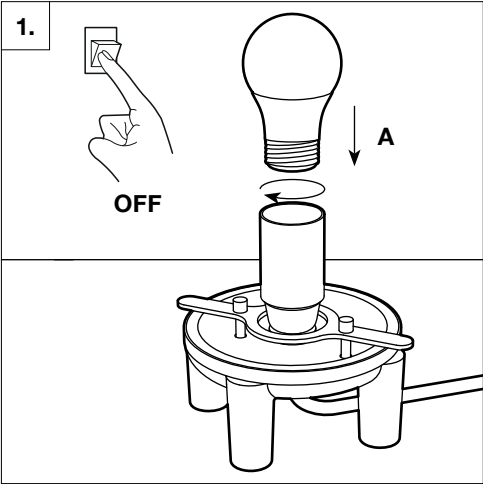

General Information

DESIGN
2019

DESCRIPTION
Table Light

MATERIALS
Glass shade, Aluminium base, PVC cable

DIMENSIONS
T2 Cylinder Ø200: Ø200mm × H230mm, cable L1500mm, 4.0kg

RECOMMENDED LIGHT SOURCE
E26, max 9W LED, 110/120V
This product is fitted with E26 LED bulb fittings. Established & Sons recommend using this product with LED bulbs, max 9W. Established & Sons will not accept any responsibility for any accidents, injuries or damages that occur due to the use of incorrect bulbs.

2x Socket Screws

Installation

Installation

Bulb Replacement

E26 9W LED Bulb

Bulb Replacement

<EN> INSTRUCTIONS FOR CORRECT INSTALLATION AND USE IMPORTANT!

Before installing and whenever acting on the luminaire ensure that the electrical supply is switched OFF. Always use a qualified electrician for the installation. Contact your local electricity authority for advice. Damaged electrical parts of the luminaire should be exclusively replaced by the manufacturer or a qualified person. E&S declines all responsibility for products that are modified.