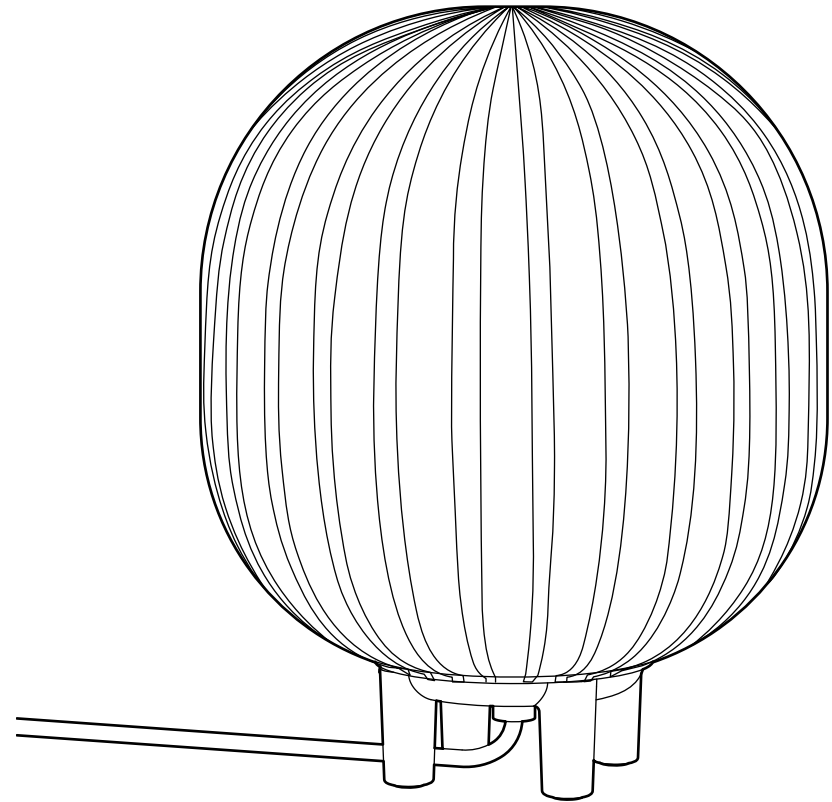

General Information

DESIGN
2019

DESCRIPTION
Table Light

MATERIALS
Glass shade, Aluminium base, PVC cable

DIMENSIONS
T2 Cylinder Ø200: Ø200mm × H230mm, cable L1500mm, 4.0kg

RECOMMENDED LIGHT SOURCE
E26, max 9W LED, 110/120V
This product is fitted with E26 LED bulb fittings. Established & Sons recommend using this product with LED bulbs, max 9W. Established & Sons will not accept any responsibility for any accidents, injuries or damages that occur due to the use of incorrect bulbs.

CLEANING GUIDELINES
For major maintenance or repairs, consult the retailer.
ATTENTION! Ensure the electrical supply is switched off before cleaning.
Clean electrical parts with a soft dry cloth only.
To clean the glass use a slightly damp cloth with warm water, avoiding any abrasives or solvents.

USER INSTRUCTIONS
This product is for indoor use only. Keep out of direct sunlight.
Protect against exposure to heat above 60°C.
Not recommended for continuous use over 16h.

REQUIRED FOR INSTALLATION

Allen Key

2x Socket Screws

Installation