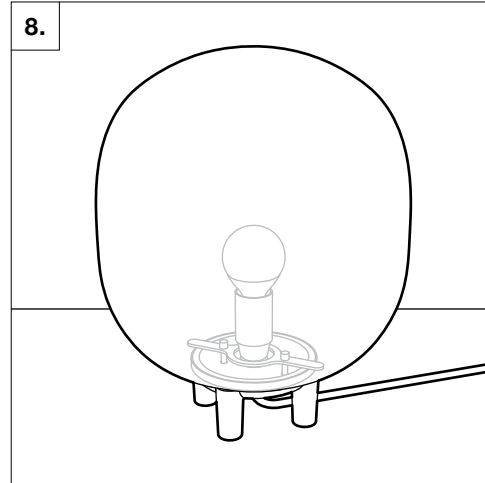

General Information

DESIGN
2019

DESCRIPTION
Table Light

MATERIALS
Glass shade, Aluminium base, PVC cable

DIMENSIONS
T2 Cylinder Ø200: Ø200mm × H230mm, cable L1500mm, 4.0kg

RECOMMENDED LIGHT SOURCE
E26, max 9W LED, 110/120V
This product is fitted with E26 LED bulb fittings. Established & Sons recommend using this product with LED bulbs, max 9W. Established & Sons will not accept any responsibility for any accidents, injuries or damages that occur due to the use of incorrect bulbs.

2x Socket Screws

Installation

Installation

Bulb Replacement

E26 9W LED Bulb

Bulb Replacement

<EN> INSTRUCTIONS FOR CORRECT INSTALLATION AND USE IMPORTANT!

Before installing and whenever acting on the luminaire ensure that the electrical supply is switched OFF. Always use a qualified electrician for the installation. Contact your local electricity authority for advice. Damaged electrical parts of the luminaire should be exclusively replaced by the manufacturer or a qualified person. E&S declines all responsibility for products that are modified.