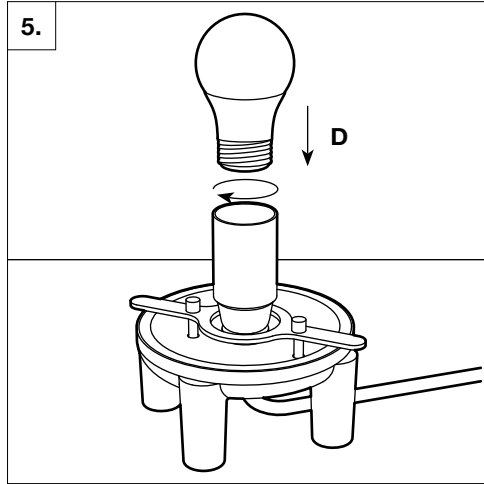

General Information

DESIGN
2019

DESCRIPTION
Table Light

MATERIALS
Glass shade, Aluminium base, PVC cable

DIMENSIONS
T2 Cylinder Ø200: Ø200mm × H230mm, cable L1500mm, 4.0kg

RECOMMENDED LIGHT SOURCE
E26, max 9W LED, 110/120V
This product is fitted with E26 LED bulb fittings. Established & Sons recommend using this product with LED bulbs, max 9W. Established & Sons will not accept any responsibility for any accidents, injuries or damages that occur due to the use of incorrect bulbs.

2x Socket Screws

Installation

Installation

Bulb Replacement

E26 9W LED Bulb

Bulb Replacement

<EN> INSTRUCTIONS FOR CORRECT INSTALLATION AND USE IMPORTANT!

Before installing and whenever acting on the luminaire ensure that the electrical supply is switched OFF. Always use a qualified electrician for the installation. Contact your local electricity authority for advice. Damaged electrical parts of the luminaire should be exclusively replaced by the manufacturer or a qualified person. E&S declines all responsibility for products that are modified.