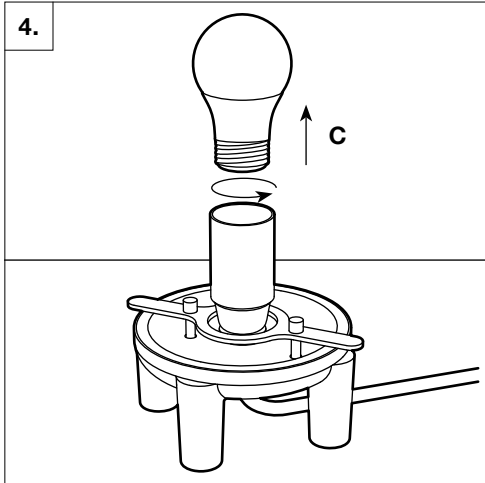

General Information

DESIGN
2019

DESCRIPTION
Table Light

MATERIALS
Glass shade, Aluminium base, PVC cable

DIMENSIONS
T2 Cylinder Ø200: Ø200mm × H230mm, cable L1500mm, 4.0kg

RECOMMENDED LIGHT SOURCE
E26, max 9W LED, 110/120V
This product is fitted with E26 LED bulb fittings. Established & Sons recommend using this product with LED bulbs, max 9W. Established & Sons will not accept any responsibility for any accidents, injuries or damages that occur due to the use of incorrect bulbs.

2x Socket Screws

Installation

Installation

Bulb Replacement

E26 9W LED Bulb

Bulb Replacement

<EN> INSTRUCTIONS FOR CORRECT INSTALLATION AND USE IMPORTANT!

Before installing and whenever acting on the luminaire ensure that the electrical supply is switched OFF. Always use a qualified electrician for the installation. Contact your local electricity authority for advice. Damaged electrical parts of the luminaire should be exclusively replaced by the manufacturer or a qualified person. E&S declines all responsibility for products that are modified.