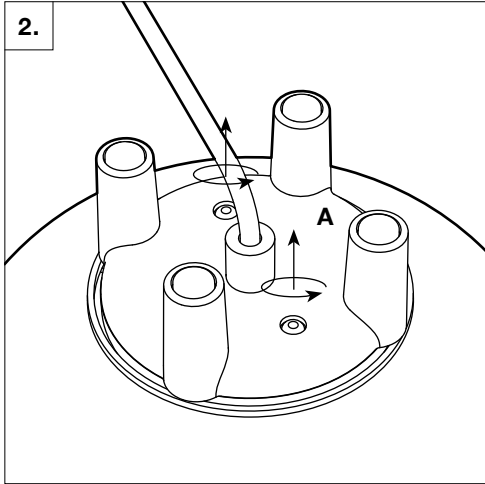

General Information

DESIGN
2019

DESCRIPTION
Table Light

MATERIALS
Glass shade, Aluminium base, PVC cable

DIMENSIONS
T2 Cylinder Ø200: Ø200mm × H230mm, cable L1500mm, 4.0kg

RECOMMENDED LIGHT SOURCE
E26, max 9W LED, 110/120V
This product is fitted with E26 LED bulb fittings. Established & Sons recommend using this product with LED bulbs, max 9W. Established & Sons will not accept any responsibility for any accidents, injuries or damages that occur due to the use of incorrect bulbs.

2x Socket Screws

Installation

Installation

Bulb Replacement

E26 9W LED Bulb

Bulb Replacement

<EN> INSTRUCTIONS FOR CORRECT INSTALLATION AND USE IMPORTANT!

Before installing and whenever acting on the luminaire ensure that the electrical supply is switched OFF. Always use a qualified electrician for the installation. Contact your local electricity authority for advice. Damaged electrical parts of the luminaire should be exclusively replaced by the manufacturer or a qualified person. E&S declines all responsibility for products that are modified.