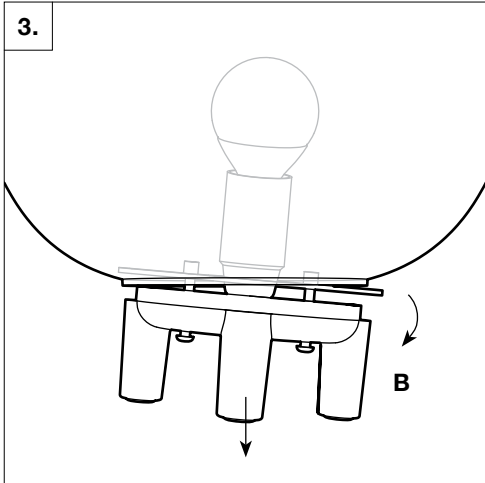

Bulb Replacement

E26 9W LED Bulb