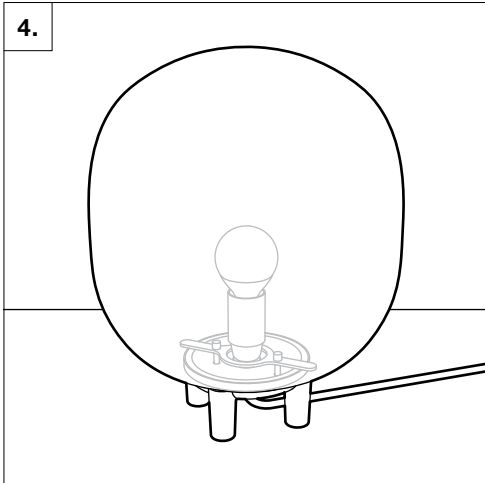

Installation