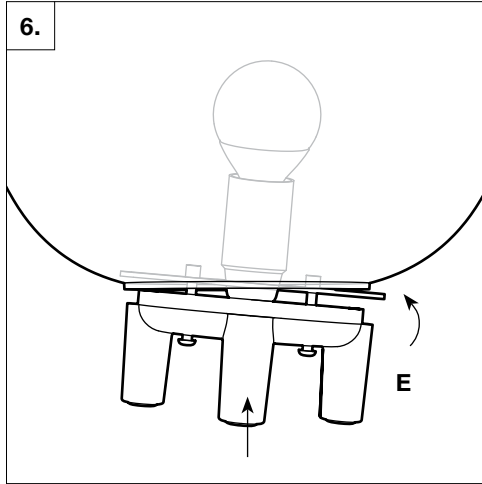

General Information

DESIGN
2019

DESCRIPTION
Table Light

MATERIALS
Glass shade, Aluminium base, PVC cable

DIMENSIONS
T2 Cylinder Ø200: Ø200mm × H230mm, cable L1500mm, 4.0kg

RECOMMENDED LIGHT SOURCE
E27, max 9W LED, 220/240V
This product is fitted with E27 LED bulb fittings. Established & Sons recommend using this product with LED bulbs, max 9W. Established & Sons will not accept any responsibility for any accidents, injuries or damages that occur due to the use of incorrect bulbs.

2x Socket Screws

Installation

Installation

Bulb Replacement

E27 9W LED Bulb

Bulb Replacement

<EN> **INSTRUCTIONS FOR CORRECT INSTALLATION AND USE IMPORTANT!**

Before installing and whenever acting on the luminaire ensure that the electrical supply is switched OFF. Always use a qualified electrician for the installation. Contact your local electricity authority for advice. Damaged electrical parts of the luminaire should be exclusively replaced by the manufacturer or a qualified person. E&S declines all responsibility for products that are modified.