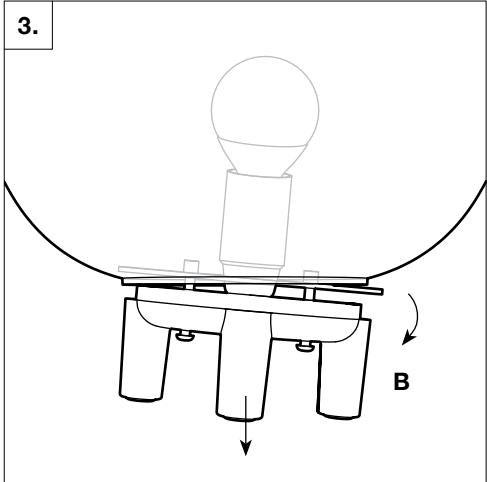

General Information

DESIGN
2019

DESCRIPTION
Table Light

MATERIALS
Glass shade, Aluminium base, PVC cable

DIMENSIONS
T2 Cylinder Ø200: Ø200mm × H230mm, cable L1500mm, 4.0kg

RECOMMENDED LIGHT SOURCE
E27, max 9W LED, 220/240V
This product is fitted with E27 LED bulb fittings. Established & Sons recommend using this product with LED bulbs, max 9W. Established & Sons will not accept any responsibility for any accidents, injuries or damages that occur due to the use of incorrect bulbs.

2x Socket Screws

Installation

Installation

Bulb Replacement

E27 9W LED Bulb

Bulb Replacement

<EN> **INSTRUCTIONS FOR CORRECT INSTALLATION AND USE IMPORTANT!**

Before installing and whenever acting on the luminaire ensure that the electrical supply is switched OFF. Always use a qualified electrician for the installation. Contact your local electricity authority for advice. Damaged electrical parts of the luminaire should be exclusively replaced by the manufacturer or a qualified person. E&S declines all responsibility for products that are modified.