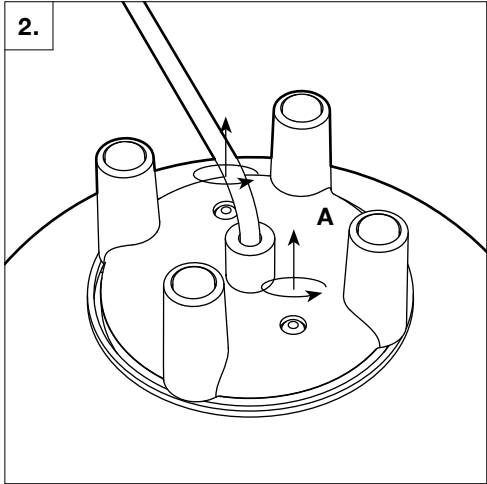

General Information

DESIGN
2019

DESCRIPTION
Table Light

MATERIALS
Glass shade, Aluminium base, PVC cable

DIMENSIONS
T2 Cylinder Ø200: Ø200mm × H230mm, cable L1500mm, 4.0kg

RECOMMENDED LIGHT SOURCE
E27, max 9W LED, 220/240V
This product is fitted with E27 LED bulb fittings. Established & Sons recommend using this product with LED bulbs, max 9W. Established & Sons will not accept any responsibility for any accidents, injuries or damages that occur due to the use of incorrect bulbs.

2x Socket Screws

Installation

Installation

Bulb Replacement

E27 9W LED Bulb

Bulb Replacement

<EN> **INSTRUCTIONS FOR CORRECT INSTALLATION AND USE IMPORTANT!**

Before installing and whenever acting on the luminaire ensure that the electrical supply is switched OFF. Always use a qualified electrician for the installation. Contact your local electricity authority for advice. Damaged electrical parts of the luminaire should be exclusively replaced by the manufacturer or a qualified person. E&S declines all responsibility for products that are modified.