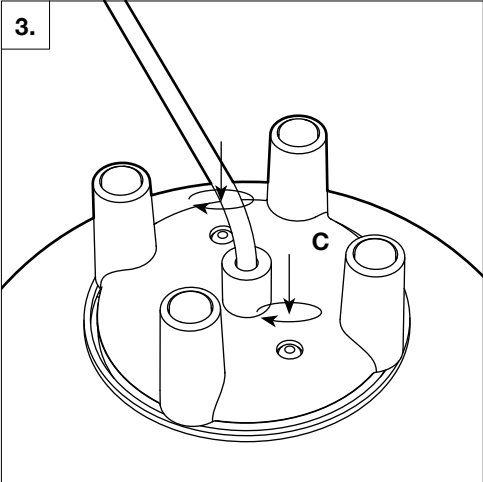

General Information

DESIGN
2019

DESCRIPTION
Table Light

MATERIALS
Glass shade, Aluminium base, PVC cable

DIMENSIONS
T2 Cylinder Ø200: Ø200mm × H230mm, cable L1500mm, 4.0kg

RECOMMENDED LIGHT SOURCE
E27, max 9W LED, 220/240V
This product is fitted with E27 LED bulb fittings. Established & Sons recommend using this product with LED bulbs, max 9W. Established & Sons will not accept any responsibility for any accidents, injuries or damages that occur due to the use of incorrect bulbs.

2x Socket Screws

Installation

Installation

Bulb Replacement

E27 9W LED Bulb

Bulb Replacement

<EN> **INSTRUCTIONS FOR CORRECT INSTALLATION AND USE IMPORTANT!**

Before installing and whenever acting on the luminaire ensure that the electrical supply is switched OFF. Always use a qualified electrician for the installation. Contact your local electricity authority for advice. Damaged electrical parts of the luminaire should be exclusively replaced by the manufacturer or a qualified person. E&S declines all responsibility for products that are modified.