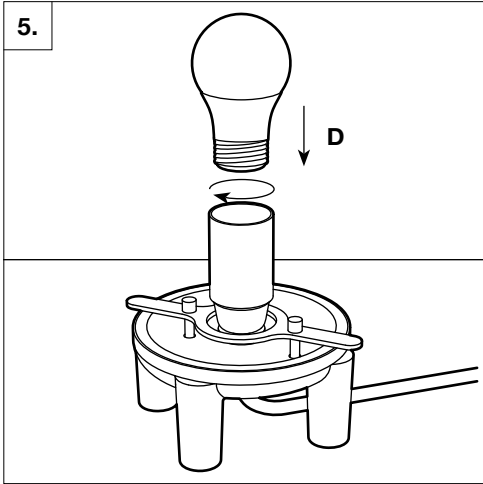

General Information

DESIGN
2019

DESCRIPTION
Table Light

MATERIALS
Glass shade, Aluminium base, PVC cable

DIMENSIONS
T2 Cylinder Ø200: Ø200mm × H230mm, cable L1500mm, 4.0kg

RECOMMENDED LIGHT SOURCE
E27, max 9W LED, 220/240V
This product is fitted with E27 LED bulb fittings. Established & Sons recommend using this product with LED bulbs, max 9W. Established & Sons will not accept any responsibility for any accidents, injuries or damages that occur due to the use of incorrect bulbs.

2x Socket Screws

Installation

Installation

Bulb Replacement

E27 9W LED Bulb

Bulb Replacement

<EN> **INSTRUCTIONS FOR CORRECT INSTALLATION AND USE IMPORTANT!**

Before installing and whenever acting on the luminaire ensure that the electrical supply is switched OFF. Always use a qualified electrician for the installation. Contact your local electricity authority for advice. Damaged electrical parts of the luminaire should be exclusively replaced by the manufacturer or a qualified person. E&S declines all responsibility for products that are modified.