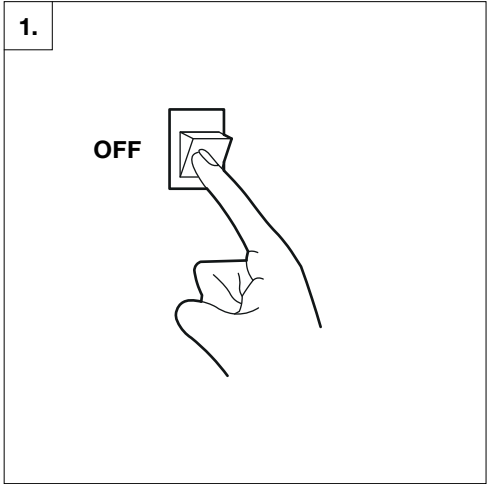

2x Socket Screws

Installation

Installation

Bulb Replacement

E27 9W LED Bulb

Bulb Replacement

<EN> **INSTRUCTIONS FOR CORRECT INSTALLATION AND USE IMPORTANT!**

Before installing and whenever acting on the luminaire ensure that the electrical supply is switched OFF. Always use a qualified electrician for the installation. Contact your local electricity authority for advice. Damaged electrical parts of the luminaire should be exclusively replaced by the manufacturer or a qualified person. E&S declines all responsibility for products that are modified.