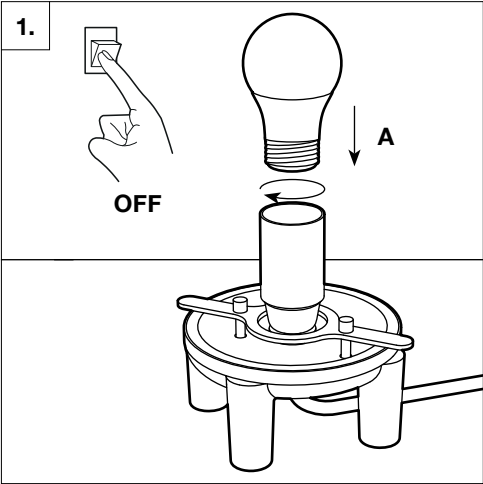

2x Socket Screws

Installation

Installation

Bulb Replacement

E27 9W LED Bulb

Bulb Replacement

<EN> **INSTRUCTIONS FOR CORRECT INSTALLATION AND USE IMPORTANT!**

Before installing and whenever acting on the luminaire ensure that the electrical supply is switched OFF. Always use a qualified electrician for the installation. Contact your local electricity authority for advice. Damaged electrical parts of the luminaire should be exclusively replaced by the manufacturer or a qualified person. E&S declines all responsibility for products that are modified.