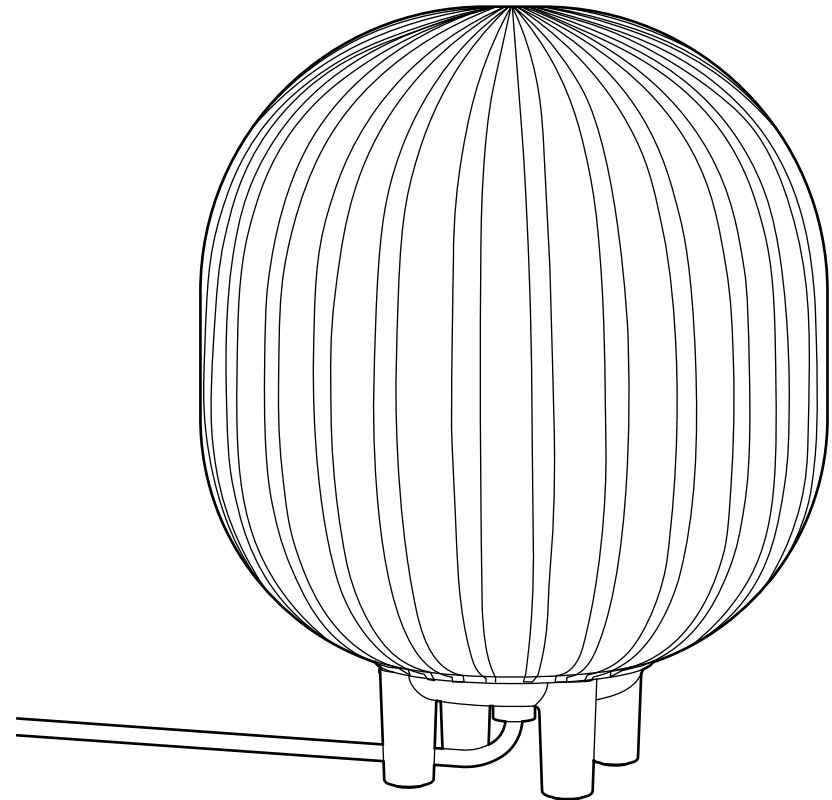

General Information

DESIGN
2019

DESCRIPTION
Table Light

MATERIALS
Glass shade, Aluminium base, PVC cable

DIMENSIONS
T2 Cylinder Ø200: Ø200mm × H230mm, cable L1500mm, 4.0kg

RECOMMENDED LIGHT SOURCE
E27, max 9W LED, 220/240V
This product is fitted with E27 LED bulb fittings. Established & Sons recommend using this product with LED bulbs, max 9W. Established & Sons will not accept any responsibility for any accidents, injuries or damages that occur due to the use of incorrect bulbs.

CLEANING GUIDELINES
For major maintenance or repairs, consult the retailer.
ATTENTION! Ensure the electrical supply is switched off before cleaning.
Clean electrical parts with a soft dry cloth only.
To clean the glass use a slightly damp cloth with warm water, avoiding any abrasives or solvents.

USER INSTRUCTIONS
This product is for indoor use only. Keep out of direct sunlight.
Protect against exposure to heat above 60°C.
Not recommended for continuous use over 16h.

REQUIRED FOR INSTALLATION

Allen Key

2x Socket Screws

Installation