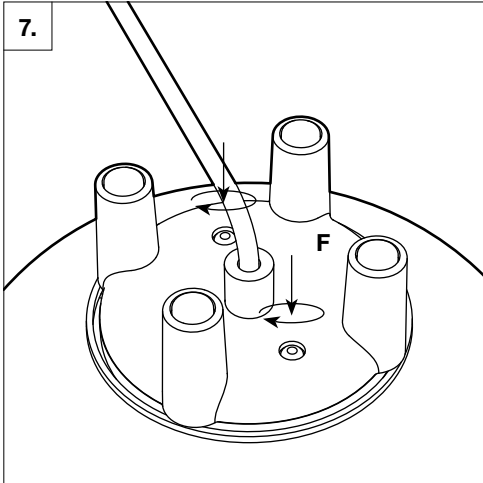

General Information

DESIGN
2019

DESCRIPTION
Table Light

MATERIALS
Glass shade, Aluminium base, PVC cable

DIMENSIONS
T2 Cylinder Ø200: Ø200mm × H230mm, cable L1500mm, 4.0kg

RECOMMENDED LIGHT SOURCE
E27, max 9W LED, 220/240V
This product is fitted with E27 LED bulb fittings. Established & Sons recommend using this product with LED bulbs, max 9W. Established & Sons will not accept any responsibility for any accidents, injuries or damages that occur due to the use of incorrect bulbs.

2x Socket Screws

Installation

Installation

Bulb Replacement

E27 9W LED Bulb

Bulb Replacement

<EN> **INSTRUCTIONS FOR CORRECT INSTALLATION AND USE IMPORTANT!**

Before installing and whenever acting on the luminaire ensure that the electrical supply is switched OFF. Always use a qualified electrician for the installation. Contact your local electricity authority for advice. Damaged electrical parts of the luminaire should be exclusively replaced by the manufacturer or a qualified person. E&S declines all responsibility for products that are modified.