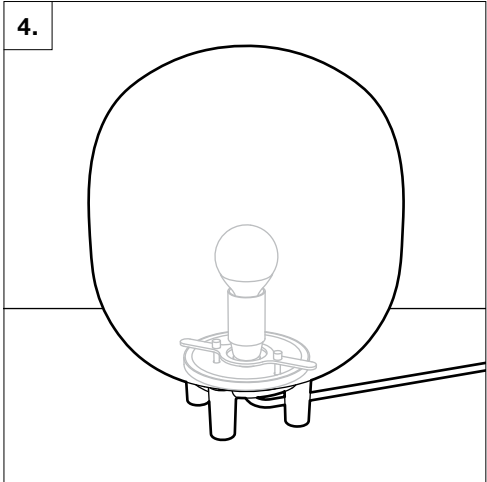

General Information

DESIGN
2019

DESCRIPTION
Table Light

MATERIALS
Glass shade, Aluminium base, PVC cable

DIMENSIONS
T2 Cylinder Ø200: Ø200mm × H230mm, cable L1500mm, 4.0kg

RECOMMENDED LIGHT SOURCE
E27, max 9W LED, 220/240V
This product is fitted with E27 LED bulb fittings. Established & Sons recommend using this product with LED bulbs, max 9W. Established & Sons will not accept any responsibility for any accidents, injuries or damages that occur due to the use of incorrect bulbs.

2x Socket Screws

Installation

Installation

Bulb Replacement

E27 9W LED Bulb

Bulb Replacement

<EN> **INSTRUCTIONS FOR CORRECT INSTALLATION AND USE IMPORTANT!**

Before installing and whenever acting on the luminaire ensure that the electrical supply is switched OFF. Always use a qualified electrician for the installation. Contact your local electricity authority for advice. Damaged electrical parts of the luminaire should be exclusively replaced by the manufacturer or a qualified person. E&S declines all responsibility for products that are modified.