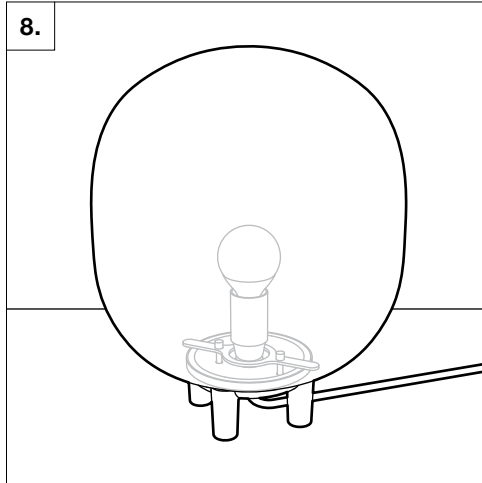

General Information

DESIGN
2019

DESCRIPTION
Table Light

MATERIALS
Glass shade, Aluminium base, PVC cable

DIMENSIONS
T2 Cylinder Ø200: Ø200mm × H230mm, cable L1500mm, 4.0kg

RECOMMENDED LIGHT SOURCE
E27, max 9W LED, 220/240V
This product is fitted with E27 LED bulb fittings. Established & Sons recommend using this product with LED bulbs, max 9W. Established & Sons will not accept any responsibility for any accidents, injuries or damages that occur due to the use of incorrect bulbs.

2x Socket Screws

Installation

Installation

Bulb Replacement

E27 9W LED Bulb

Bulb Replacement

<EN> **INSTRUCTIONS FOR CORRECT INSTALLATION AND USE IMPORTANT!**

Before installing and whenever acting on the luminaire ensure that the electrical supply is switched OFF. Always use a qualified electrician for the installation. Contact your local electricity authority for advice. Damaged electrical parts of the luminaire should be exclusively replaced by the manufacturer or a qualified person. E&S declines all responsibility for products that are modified.