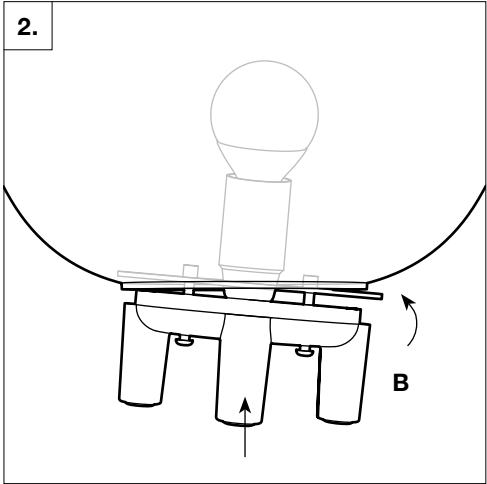

Installation