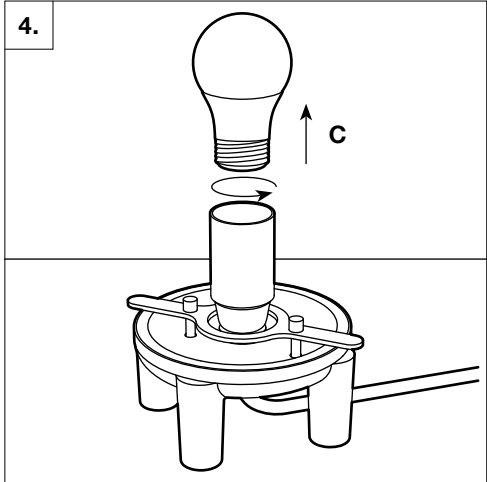

General Information

DESIGN
2019

DESCRIPTION
Table Light

MATERIALS
Glass shade, Aluminium base, PVC cable

DIMENSIONS
T2 Cylinder Ø200: Ø200mm × H230mm, cable L1500mm, 4.0kg

RECOMMENDED LIGHT SOURCE
E27, max 9W LED, 220/240V
This product is fitted with E27 LED bulb fittings. Established & Sons recommend using this product with LED bulbs, max 9W. Established & Sons will not accept any responsibility for any accidents, injuries or damages that occur due to the use of incorrect bulbs.

2x Socket Screws

Installation

Installation

Bulb Replacement

E27 9W LED Bulb

Bulb Replacement

<EN> **INSTRUCTIONS FOR CORRECT INSTALLATION AND USE IMPORTANT!**

Before installing and whenever acting on the luminaire ensure that the electrical supply is switched OFF. Always use a qualified electrician for the installation. Contact your local electricity authority for advice. Damaged electrical parts of the luminaire should be exclusively replaced by the manufacturer or a qualified person. E&S declines all responsibility for products that are modified.