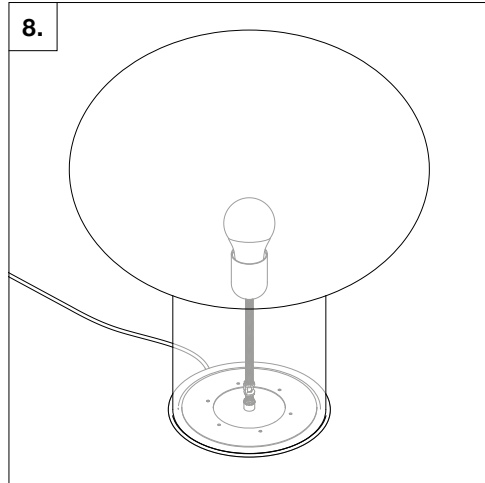

General Information

IMPORTANT, RETAIN FOR FUTURE REFERENCE: READ CAREFULLY

DESIGN
2023

DESCRIPTION
Table Light

MATERIALS
Glass shade, Powder-coated steel base, fabric covered cable

DIMENSIONS
T6 Ø400: Ø400mm × H465mm, cable L2000mm, 5.0kg

3x Countersunk
M3 x 5

Installation

Installation

Bulb Replacement

Bulb Replacement

<EN> INSTRUCTIONS FOR CORRECT INSTALLATION AND USE IMPORTANT!

Before installing and whenever acting on the luminaire ensure that the electrical supply is switched OFF. Always use a qualified electrician for the installation. Contact your local electricity authority for advice. Damaged electrical parts of the luminaire should be exclusively replaced by the manufacturer or a qualified person. E&S declines all responsibility for products that are modified.