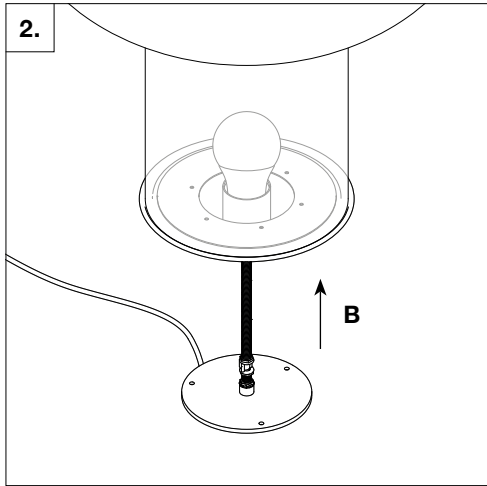

Installation