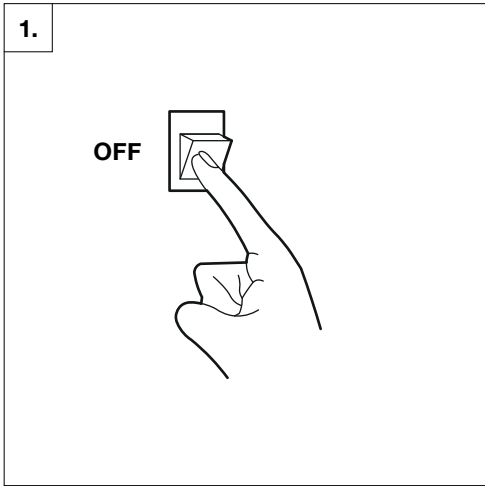

3x Countersunk
M3 x 5

Installation

Installation

Bulb Replacement

Bulb Replacement

<EN> INSTRUCTIONS FOR CORRECT INSTALLATION AND USE IMPORTANT!

Before installing and whenever acting on the luminaire ensure that the electrical supply is switched OFF. Always use a qualified electrician for the installation. Contact your local electricity authority for advice. Damaged electrical parts of the luminaire should be exclusively replaced by the manufacturer or a qualified person. E&S declines all responsibility for products that are modified.