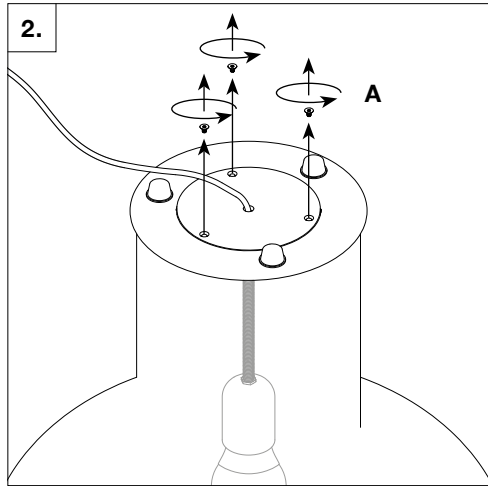

3x Countersunk
M3 x 5

Installation

Installation

Bulb Replacement

Bulb Replacement

<EN> INSTRUCTIONS FOR CORRECT INSTALLATION AND USE IMPORTANT!

Before installing and whenever acting on the luminaire ensure that the electrical supply is switched OFF. Always use a qualified electrician for the installation. Contact your local electricity authority for advice. Damaged electrical parts of the luminaire should be exclusively replaced by the manufacturer or a qualified person. E&S declines all responsibility for products that are modified.