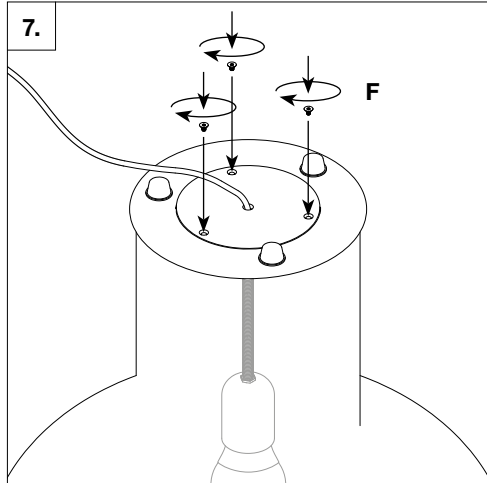

3x Countersunk
M3 x 5

Installation

Installation

Bulb Replacement

Bulb Replacement

<EN> INSTRUCTIONS FOR CORRECT INSTALLATION AND USE IMPORTANT!

Before installing and whenever acting on the luminaire ensure that the electrical supply is switched OFF. Always use a qualified electrician for the installation. Contact your local electricity authority for advice. Damaged electrical parts of the luminaire should be exclusively replaced by the manufacturer or a qualified person. E&S declines all responsibility for products that are modified.