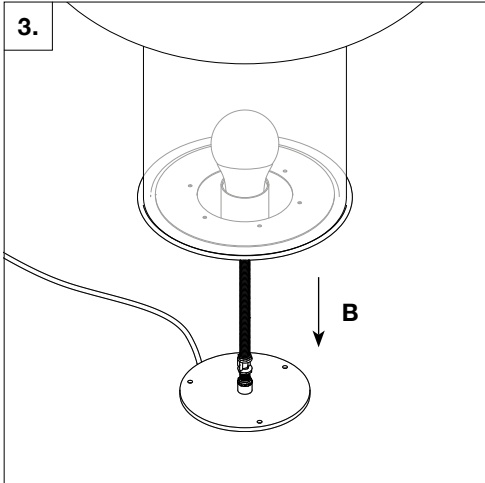

General Information

IMPORTANT, RETAIN FOR FUTURE REFERENCE: READ CAREFULLY

DESIGN
2023

DESCRIPTION
Table Light

MATERIALS
Glass shade, Powder-coated steel base, fabric covered cable

DIMENSIONS
T6 Ø400: Ø400mm × H465mm, cable L2000mm, 5.0kg

3x Countersunk
M3 x 5

Installation

Installation

Bulb Replacement

Bulb Replacement

<EN> INSTRUCTIONS FOR CORRECT INSTALLATION AND USE IMPORTANT!

Before installing and whenever acting on the luminaire ensure that the electrical supply is switched OFF. Always use a qualified electrician for the installation. Contact your local electricity authority for advice. Damaged electrical parts of the luminaire should be exclusively replaced by the manufacturer or a qualified person. E&S declines all responsibility for products that are modified.