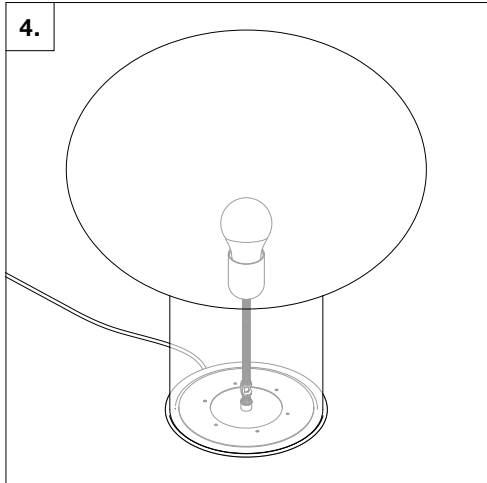

Installation