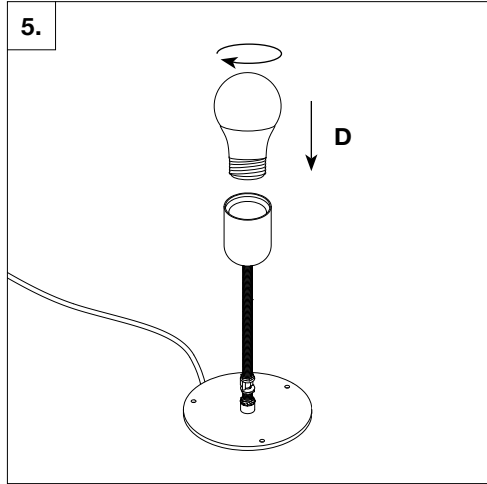

General Information

IMPORTANT, RETAIN FOR FUTURE REFERENCE: READ CAREFULLY

DESIGN
2023

DESCRIPTION
Table Light

MATERIALS
Glass shade, Powder-coated steel base, fabric covered cable

DIMENSIONS
T6 Ø400: Ø400mm × H465mm, cable L2000mm, 5.0kg

3x Countersunk
M3 x 5

Installation

Installation

Bulb Replacement

Bulb Replacement

<EN> INSTRUCTIONS FOR CORRECT INSTALLATION AND USE IMPORTANT!

Before installing and whenever acting on the luminaire ensure that the electrical supply is switched OFF. Always use a qualified electrician for the installation. Contact your local electricity authority for advice. Damaged electrical parts of the luminaire should be exclusively replaced by the manufacturer or a qualified person. E&S declines all responsibility for products that are modified.