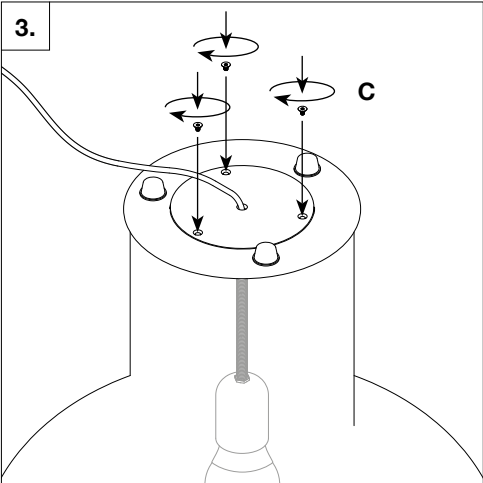

3x Countersunk
M3 x 5

Installation

Installation

Bulb Replacement

Bulb Replacement

<EN> INSTRUCTIONS FOR CORRECT INSTALLATION AND USE IMPORTANT!

Before installing and whenever acting on the luminaire ensure that the electrical supply is switched OFF. Always use a qualified electrician for the installation. Contact your local electricity authority for advice. Damaged electrical parts of the luminaire should be exclusively replaced by the manufacturer or a qualified person. E&S declines all responsibility for products that are modified.