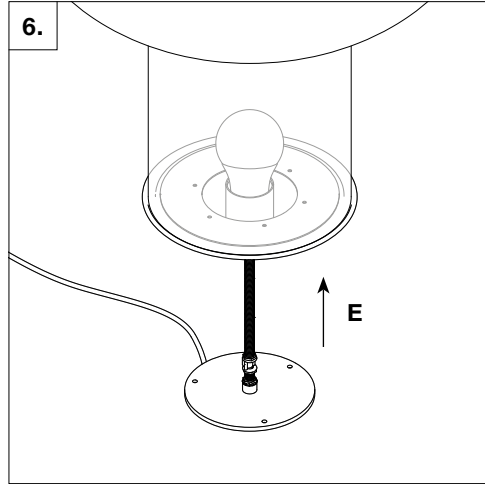

General Information

IMPORTANT, RETAIN FOR FUTURE REFERENCE: READ CAREFULLY

DESIGN
2023

DESCRIPTION
Table Light

MATERIALS
Glass shade, Powder-coated steel base, fabric covered cable

DIMENSIONS
T6 Ø400: Ø400mm × H465mm, cable L2000mm, 5.0kg

3x Countersunk
M3 x 5

Installation

Installation

Bulb Replacement

Bulb Replacement

<EN> INSTRUCTIONS FOR CORRECT INSTALLATION AND USE IMPORTANT!

Before installing and whenever acting on the luminaire ensure that the electrical supply is switched OFF. Always use a qualified electrician for the installation. Contact your local electricity authority for advice. Damaged electrical parts of the luminaire should be exclusively replaced by the manufacturer or a qualified person. E&S declines all responsibility for products that are modified.