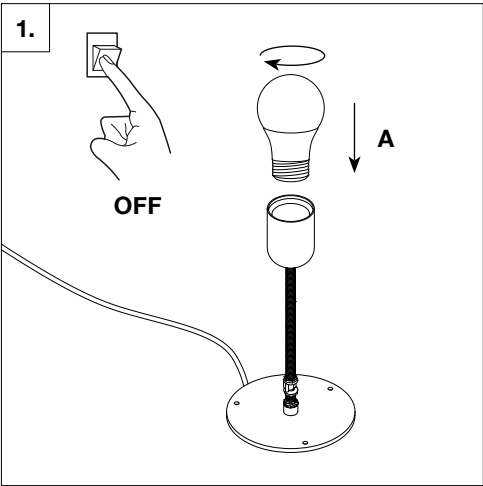

3x Countersunk
M3 x 5

Installation

Installation

Bulb Replacement

Bulb Replacement

<EN> INSTRUCTIONS FOR CORRECT INSTALLATION AND USE IMPORTANT!

Before installing and whenever acting on the luminaire ensure that the electrical supply is switched OFF. Always use a qualified electrician for the installation. Contact your local electricity authority for advice. Damaged electrical parts of the luminaire should be exclusively replaced by the manufacturer or a qualified person. E&S declines all responsibility for products that are modified.