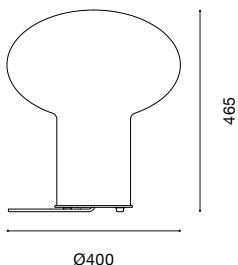

Type
Table Light