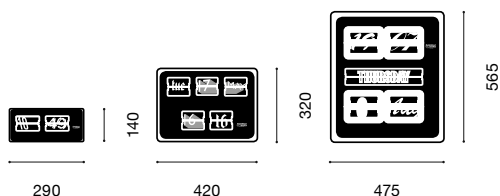

FONT CLOCK

Sebastian Wrong

Type
Accessories

Design
2007
Designer
Sebastian Wrong

Dimensions	Weight
G100 small L290mm x D110mm x H140mm	1.2kg
G225 medium L420mm x D120mm x H320mm	2.4Kg
G270 large L475mm x D160mm x H565mm	5.0Kg

Materials	Colour
White ABS plastic, clearview perspex, battery powered	<input type="checkbox"/> White

Packaging Dimensions	Packaging Type
G100 small L360 x D220 x H170mm	Cardboard box
G225 medium L490 x D370 x H200mm	Cardboard box
G270 large L680 x D560 x H300mm	Cardboard box