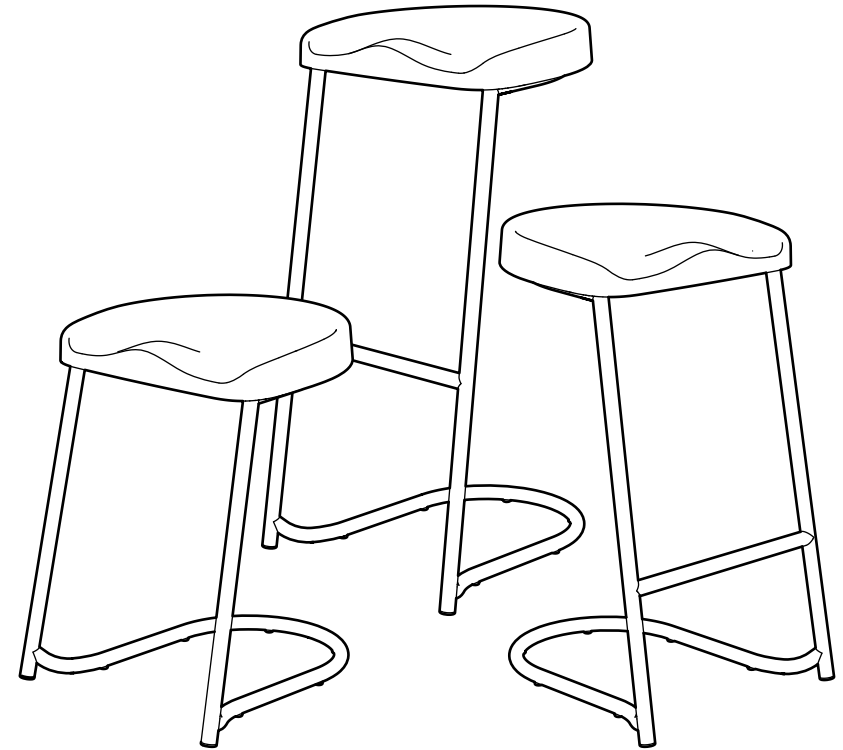

General Information

IMPORTANT, RETAIN FOR FUTURE REFERENCE: READ CAREFULLY

DESIGN
2018

DESCRIPTION
Stool

MATERIALS
Heat-formed acrylic/methacrylate, polyurethane, powder-coated tubular steel, nylon feet

DIMENSIONS
W430mm × D450mm × H550mm, Seat Height H500mm
W430mm × D450mm × H700mm, Seat Height H650mm
W430mm × D450mm × H810mm, Seat Height H760mm

COLOURS
Gloss finish white, gloss finish black (seat)
Black, grey (legs)

CLEANING GUIDELINES
Use a damp cloth with a mild detergent, avoid using solvent or alcohol based cleaning products. Dry with a soft cloth.

USER INSTRUCTIONS
No more than four stools should be stacked at once.
Avoid contact with heat sources.
For major maintenance or repairs, consult the retailer.
Once the product or its components are no longer used, make sure that they are disposed of correctly through the public waste disposal services.

Installation