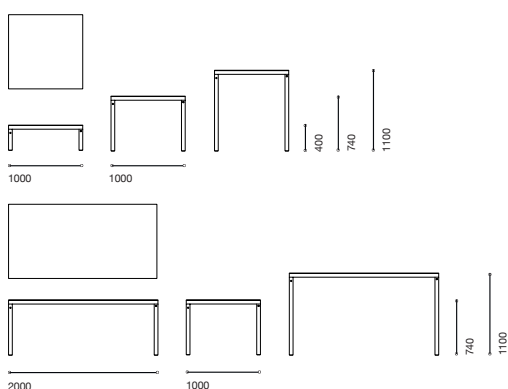

KD TABLE

Konstantin Grcic

Type: Table

Design: 2019
Designer: Konstantin Grcic

Fine-textured matt powder-coated mild steel frame with chrome counter-sunk machine screws with option of height adjustable black nylon feet. Option of two table tops: Black solid core high-pressure laminate or black solid core Fenix laminate mounted onto fibreboard. Delivered part assembled.

Dimensions	Weight
L1000mm × D1000mm × H400mm	45kg
L1000mm × D1000mm × H740mm	50kg
L1000mm × D1000mm × H1100mm	55kg
L2000mm × D1000mm × H740mm	77kg
L2000mm × D1000mm × H1100mm	83kg

Materials
Steel, Timber, Fibreboard, High Pressure Laminate

Additional Fenix/Arpa laminates available on request subject to minimum order quantities

Packaging Dimensions	Weight
1000 × 1000 × 400:	
L1050mm × D1050mm × H150mm	17kg
L400mm × D120mm × H120mm	7kg
1000 × 1000 × 740:	
L1050mm × D1050mm × H150mm	17kg
L740mm × D120mm × H120mm	12kg
1000 × 1000 × 1100:	
L1050mm × D1050mm × H150mm	17kg
L1100mm × D120mm × H120mm	18kg
2000 × 1000 × 740:	
L2050mm × D1050mm × H150mm	25kg
L740mm × D120mm × H120mm	12kg
2000 × 1000 × 1100:	
L2050mm × D1050mm × H150mm	25kg
L1100mm × D120mm × H120mm	18kg
1000x1000 Tabletop:	
L1100mm × D1100mm × H80mm	40kg
2000x1000 Tabletop:	
L2100mm × D1100mm × H80mm	80kg