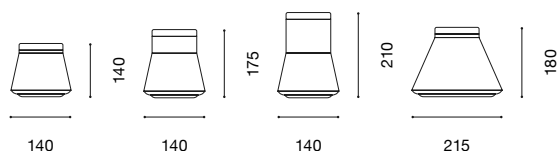

**Dimensions**

H140:  
Ø140mm × H140mm  
H175:  
Ø140mm × H175mm  
H210:  
Ø140mm × H210mm  
H180:  
Ø215mm × H180mm

**Weight**

0.8kg  
0.8kg  
0.8kg  
1.1kg

**Materials**

Matt and gloss glazed ceramic, cork lid, silicone seal

**Colour**

 Gloss natural white, Matt white base  
 Gloss yellow, Matt white base  
 Matt black, Gloss black base

**Packaging Dimensions**

H140:  
L280mm × W280mm × H280mm  
H175:  
L280mm × W280mm × H280mm  
H210:  
L280mm × W280mm × H280mm  
H180:  
L280mm × W280mm × H280mm