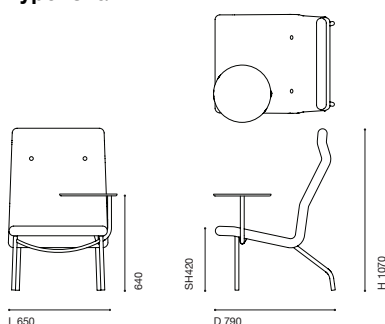

LUCIO

Sebastian Wrong

Type: Chair

Design: 2020
Designer: Sebastian Wrong

The Lucio combines maximum comfort with minimum weight to create a super-supportive lounge chair that's easy to move and offers a distinctive, graphic profile. The generously sized Lucio high-back chair and Lucio lounge chair offer reclined and relaxed seating positions, with flowing forms cleverly supported by sprung webbing that shapes to the user for extra comfort. The foam-and-fabric body of each chair is connected to its tubular steel frame with a textile cover. Ideal for breakout spaces, the new Lucio high-back chair has the option of an integrated side table that pivots for ad-hoc working.

Dimensions
L650 x D790 x H1070mm

Weight
25kg

Materials
Chair - Powder-coated steel, polyurethane, textile.

Table and bracket - Powder-coated steel, double sided black Fenix or solid Oak table top.

Frame Colour
RAL9005
Bespoke RAL available on request, subject to an additional cost

CRiB 5 available on request at an additional cost
Notes: for fabric data sheet visit www.crevin.com / www.kvadrat.dk

Packaging Dimensions
L670 x D810 x H1090mm (approx.)

Weight
35kg (approx.)

Packaging Type
Cardboard, polystyrene, bubblewrap, polythene.