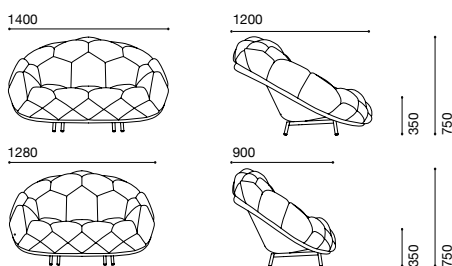

Dimensions

Armchair
L1400mm x D1200mm x H750mm
Armchair
L1280mm x D900mm x H750mm

Weight

35kg
25kg

Materials

Powder-coated steel frame, glass reinforced polyester core, foam inserts, fixed non-removable upholstery cover, rubber feet

Frame Metalwork

 RAL 9011

Seat Height:
H350mm

Upholstery Options	Composition	Colours	Flammability	Martindale
Crevin				
Moss	CAT1 100% polyester FR	16 colours	EN 1021 1/2	50,000
Kvadrat				
Nitto	CAT3 46% new wool 43% polyester FR 11% nylon	13 colours	EN 1021 1/2	100,000
Planum	CAT3 44% new wool 42% polyester 14% nylon	20 colours	EN 1021 1/2	100,000
Mosaic	CAT4 46% polyester filling 27% new wool 12% polyester 9% nylon	14 colours	EN 1021 1/2	100,000
Uniform Melange	CAT4 68% new wool 22% nylon 10% polyester 0% 2 mm foam	38 colours	EN 1021 1/2	100,000