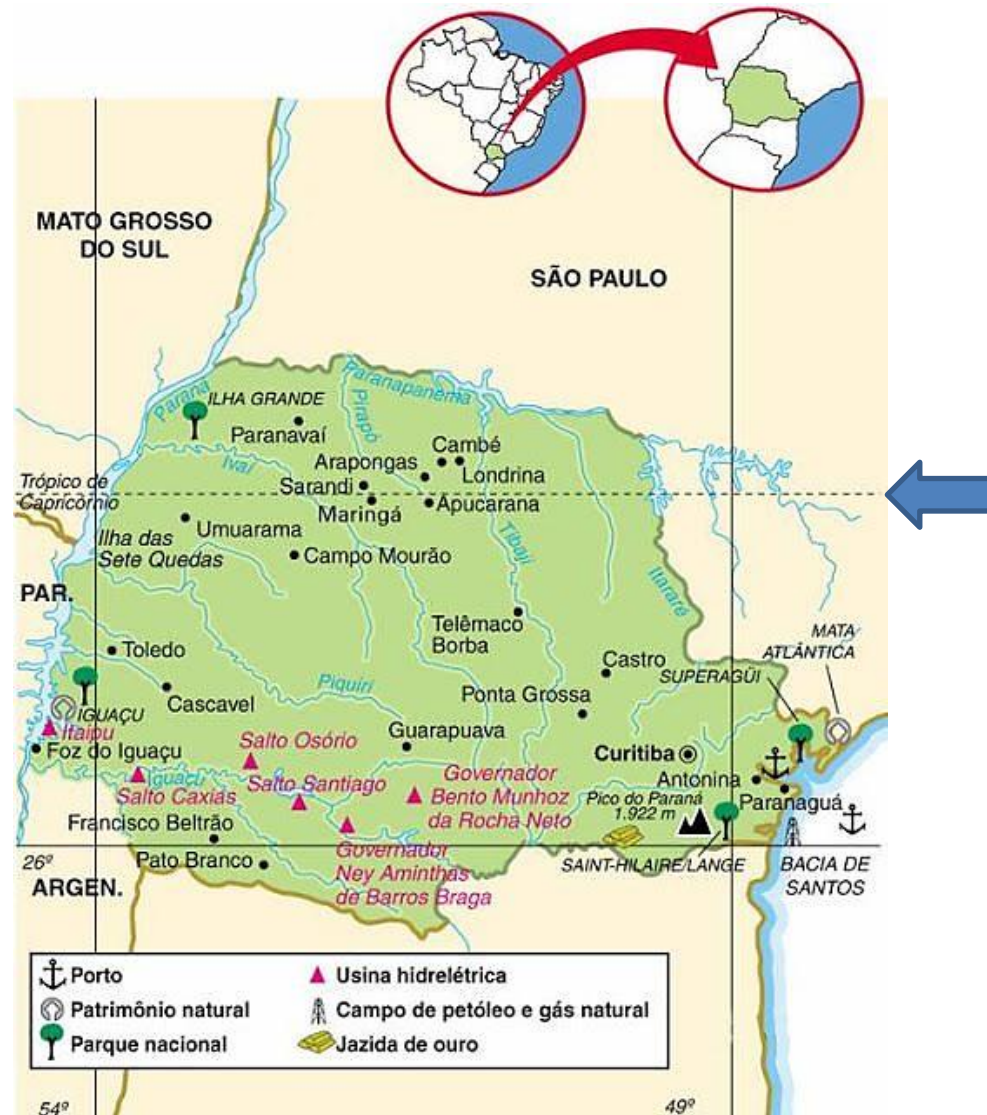

Paraná

Localização, geologia e relevo

Prof. Alexandre
Geografia

Paraná - localização

<https://br.pinterest.com/pin/326440672988321527/>

Relevo do Paraná

<https://slideplayer.com.br/slide/2956626/>

Relevo do Paraná

<https://br.pinterest.com/pin/836895543232496856/>

Pico do Paraná – Serra do Mar

<https://altamontanha.com/operacao-de-busca-e-salvamento-no-pico-parana-vira-caso-de-policia/>

<https://slideplayer.com.br/slide/2956626/>

Vila Velha - arenito

<https://www.canalrural.com.br/agronegocio/conheca-a-fazenda-que-virou-parque-turistico-no-parana/>

<https://slideplayer.com.br/slide/2956626/>

Terra roxa

<https://br.pinterest.com/pin/815081232530867762/>

<https://slideplayer.com.br/slide/2956626/>

Escarpa devoniana

https://www.tripadvisor.com.br/LocationPhotoDirectLink-g2572626-d3907296-i172614590-Guartela_Canyon-Tibagi_State_of_Parana.html

<https://slideplayer.com.br/slide/2956626/>