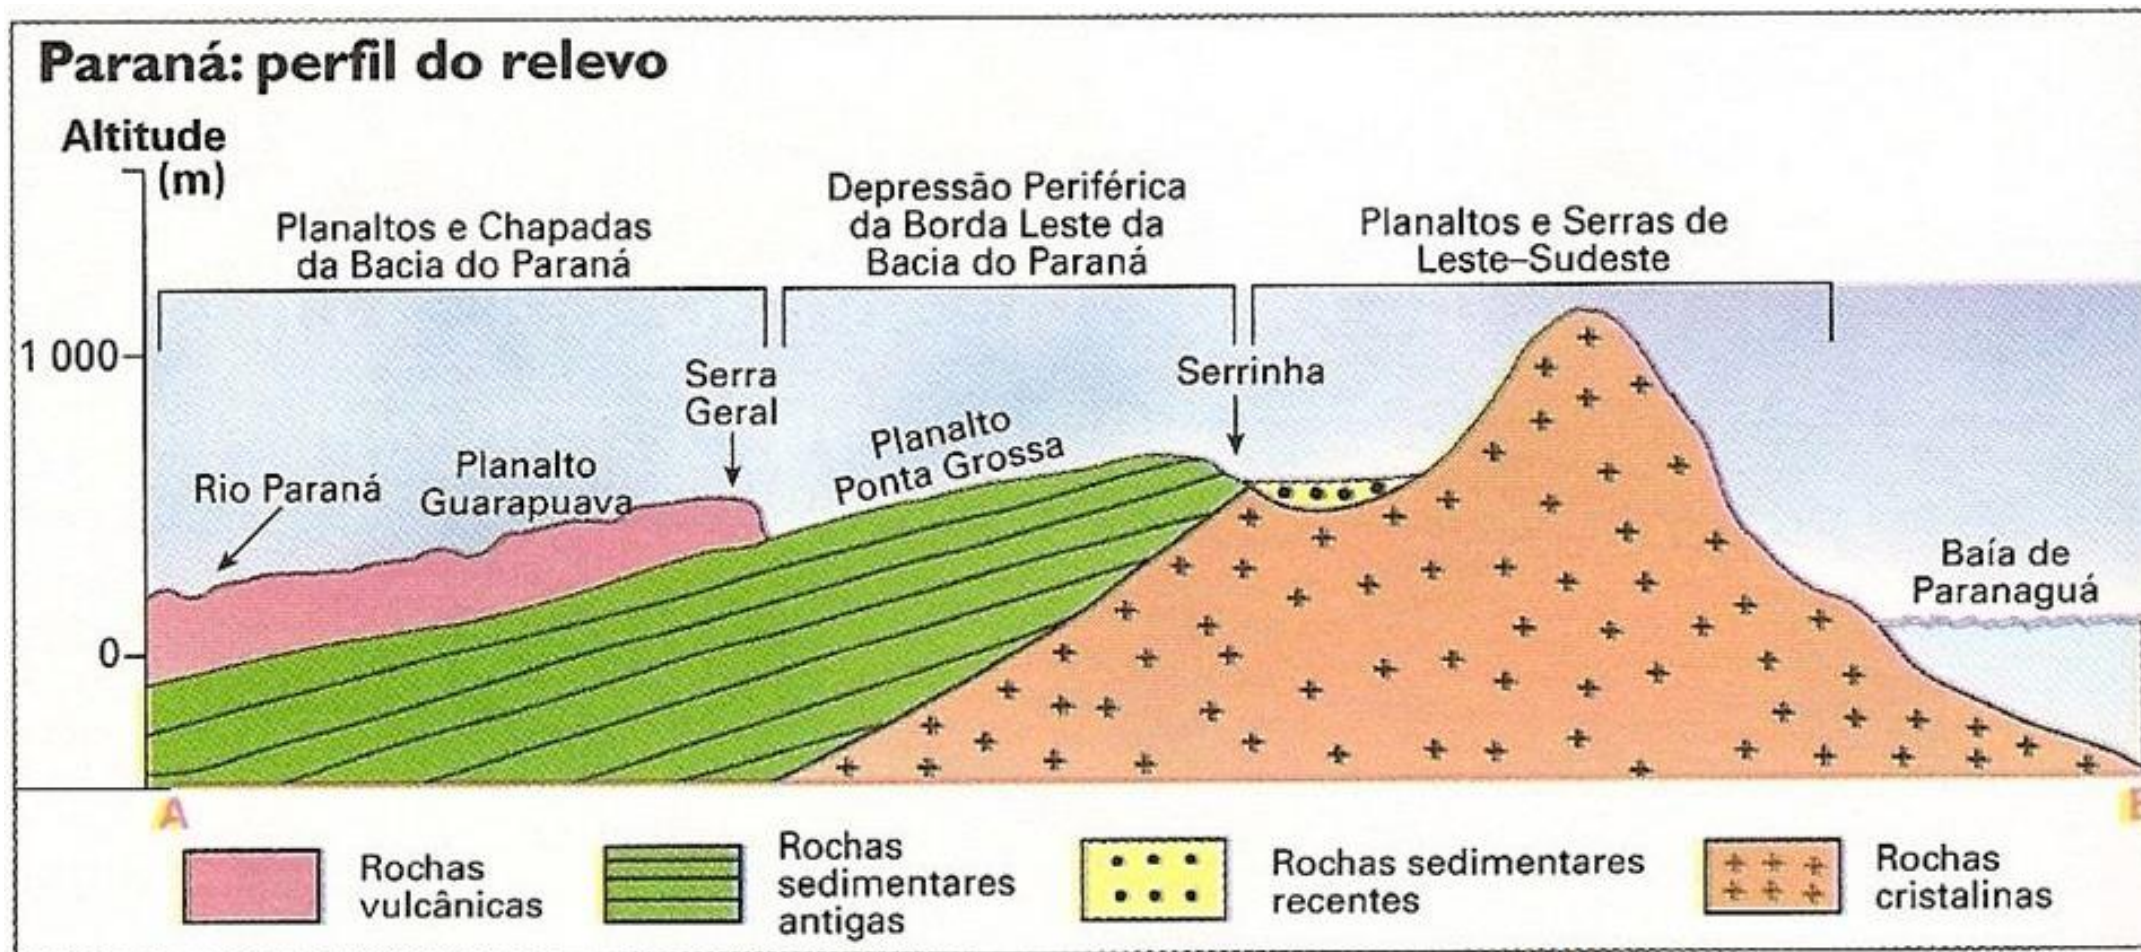

Paraná

Localização, geologia e relevo

Prof. Alexandre
Geografia

Paraná - localização

<https://br.pinterest.com/pin/326440672988321527/>

Relevo do Paraná

<https://slideplayer.com.br/slide/2956626/>

Relevo do Paraná

<https://br.pinterest.com/pin/836895543232496856/>

Pico do Paraná – Serra do Mar

<https://altamontanha.com/operacao-de-busca-e-salvamento-no-pico-parana-vira-caso-de-policia/>

<https://slideplayer.com.br/slide/2956626/>

<https://slideplayer.com.br/slide/2956626/>

Derrame de Trapp

Derrame de Trapp

<https://www.vesveter.ru/tury-brazilia/tury-brazilia-karnaval-brazilia-iguasy.htm>

Escarpa devoniana

https://www.researchgate.net/figure/Figura-215-Aspecto-da-APA-da-Escarpa-Devoniana-no-Municipio-de-Pirai-do-Sul-Esta-APA-e_fig3_260480375

<https://slideplayer.com.br/slide/2956626/>

Escarpa devoniana

https://www.tripadvisor.com.br/LocationPhotoDirectLink-g2572626-d3907296-i172614590-Guartela_Canyon-Tibagi_State_of_Parana.html

<https://slideplayer.com.br/slide/2956626/>