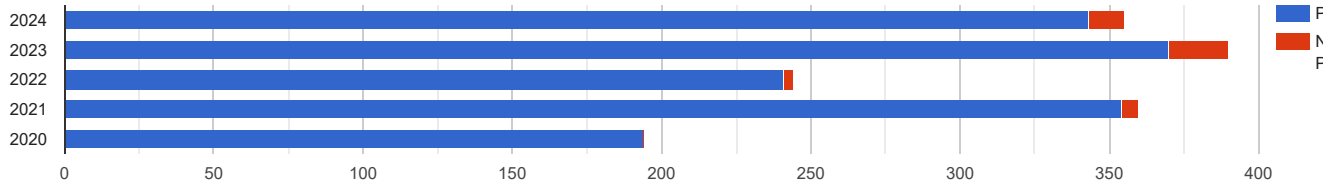

Passed vs Not Passed [Year: 2024] (Among Total Appeared: 355)

GPA Countdown [Year: 2024] (Among Total Passed: 343)

Group-wise GPA 5 [Year: 2024] (Among Total GPA 5: 49)

[History] Passed vs Not Passed (Among Appeared)