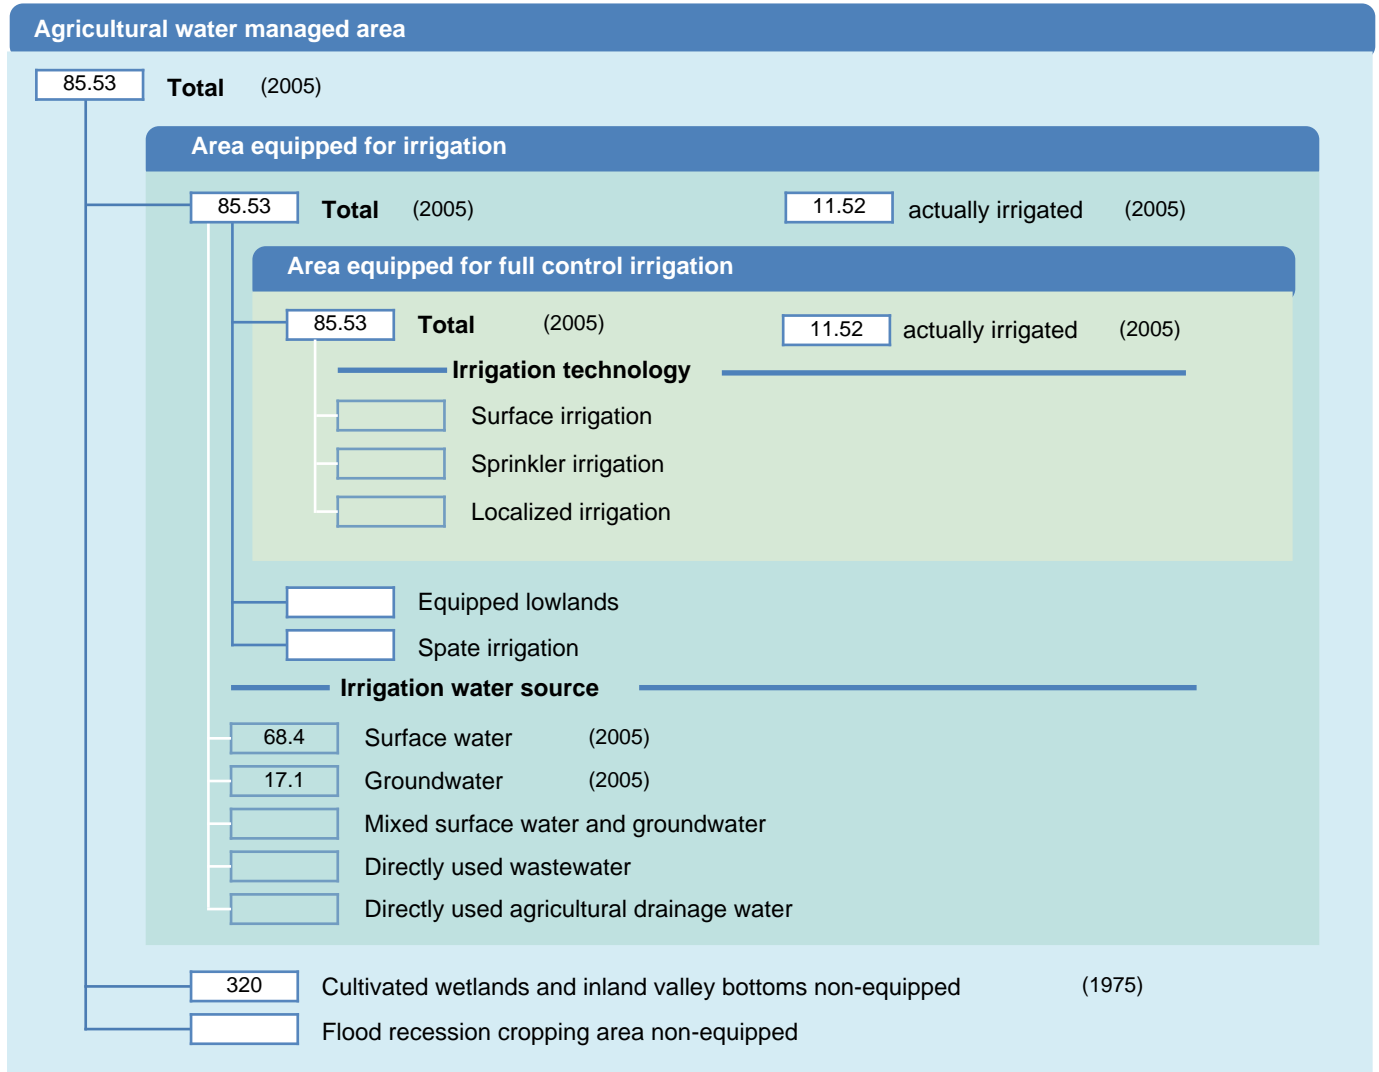

Irrigation areas sheet

Angola

PHYSICAL AREAS (THOUSAND HECTARES)

HARVESTED AREAS (THOUSAND HECTARES)