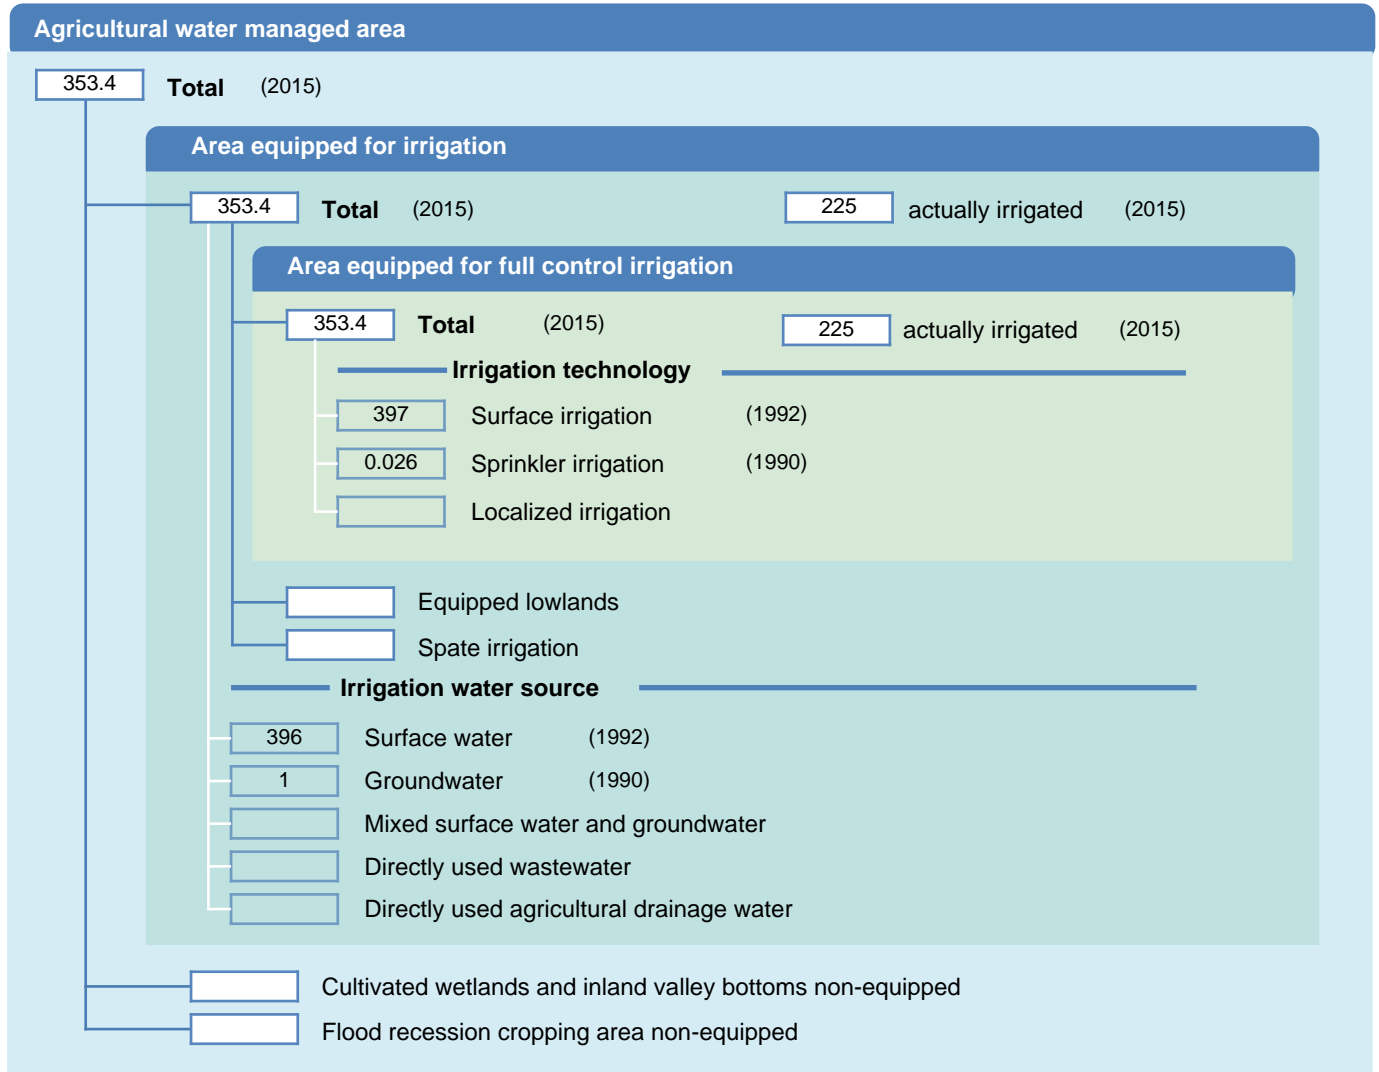

Irrigation areas sheet

Albania

PHYSICAL AREAS (THOUSAND HECTARES)

HARVESTED AREAS (THOUSAND HECTARES)