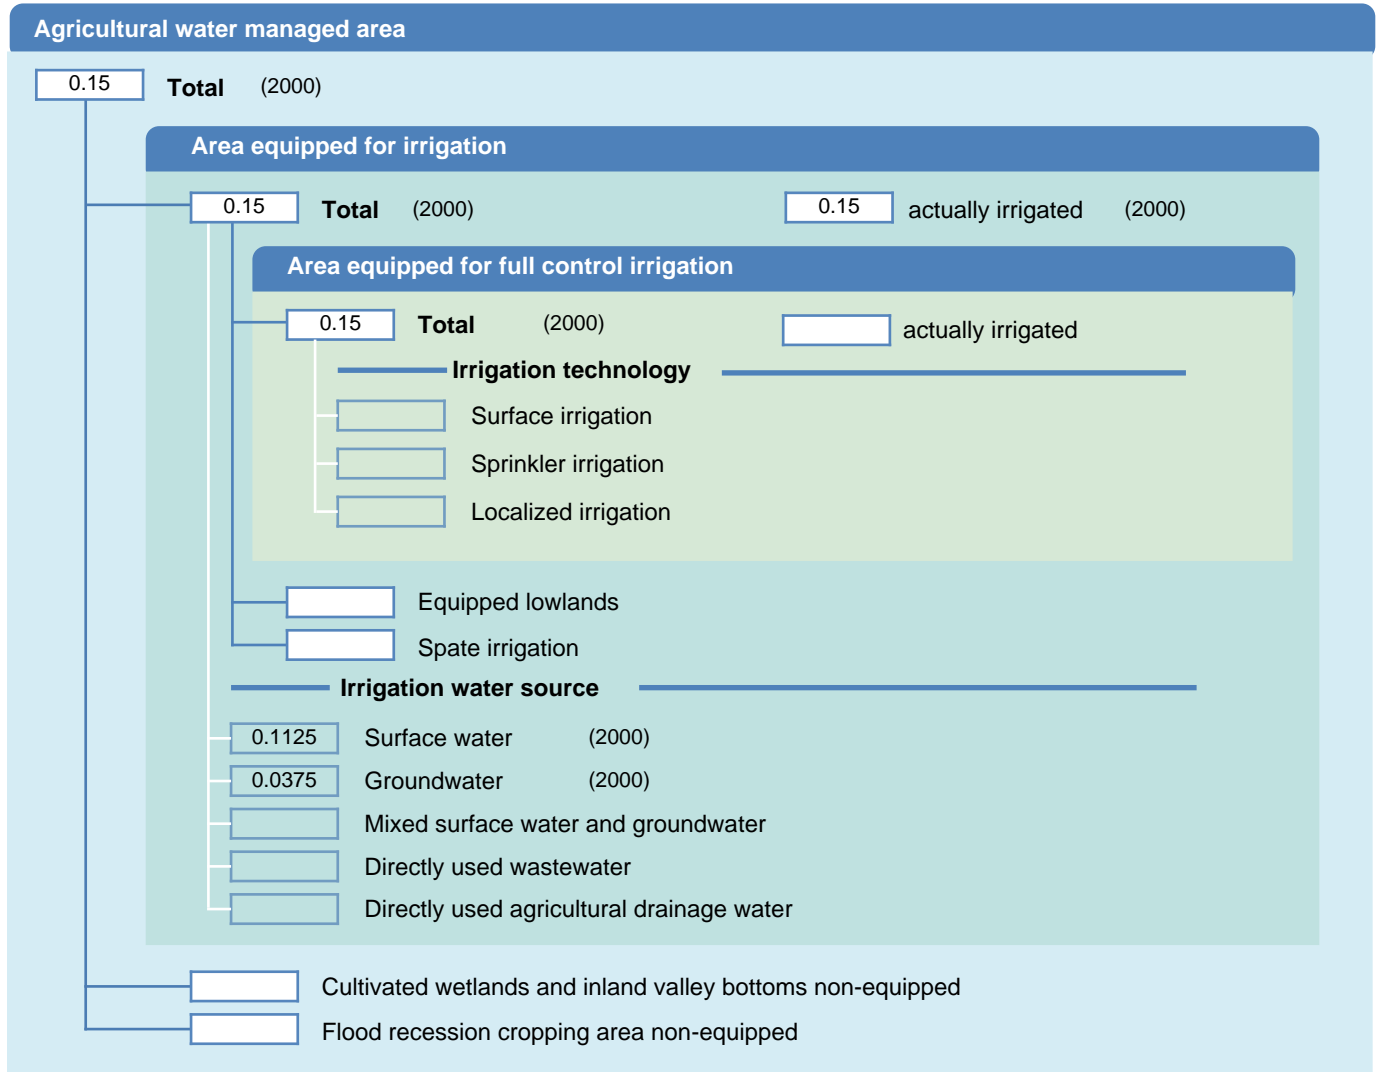

Irrigation areas sheet

Andorra

PHYSICAL AREAS (THOUSAND HECTARES)

HARVESTED AREAS (THOUSAND HECTARES)