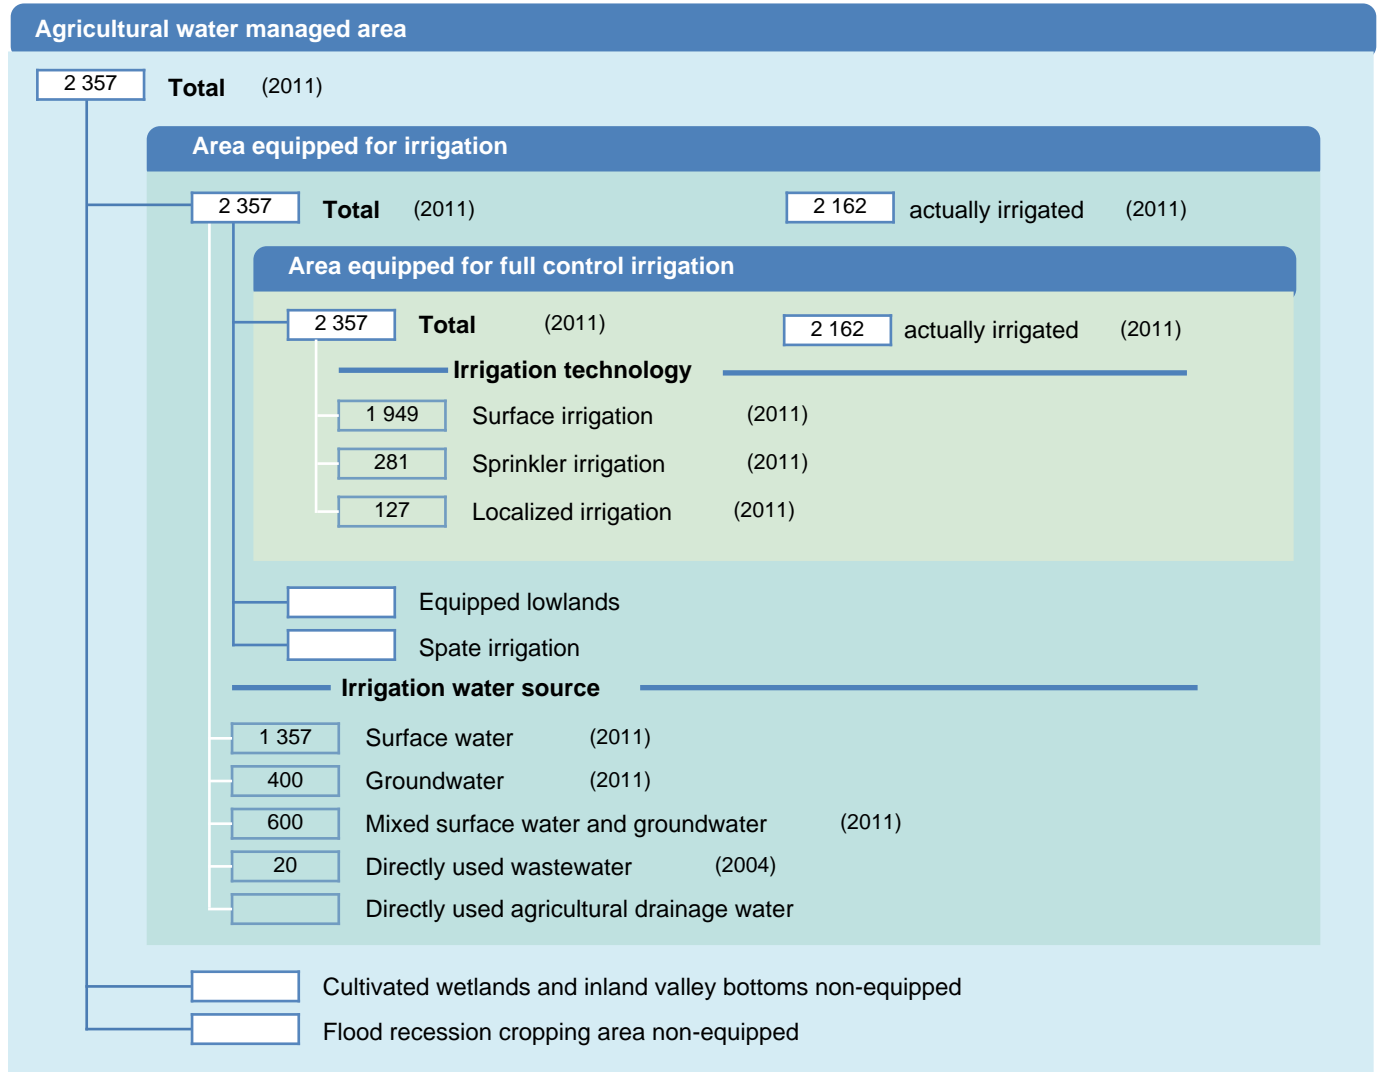

Irrigation areas sheet

Argentina

PHYSICAL AREAS (THOUSAND HECTARES)

HARVESTED AREAS (THOUSAND HECTARES)