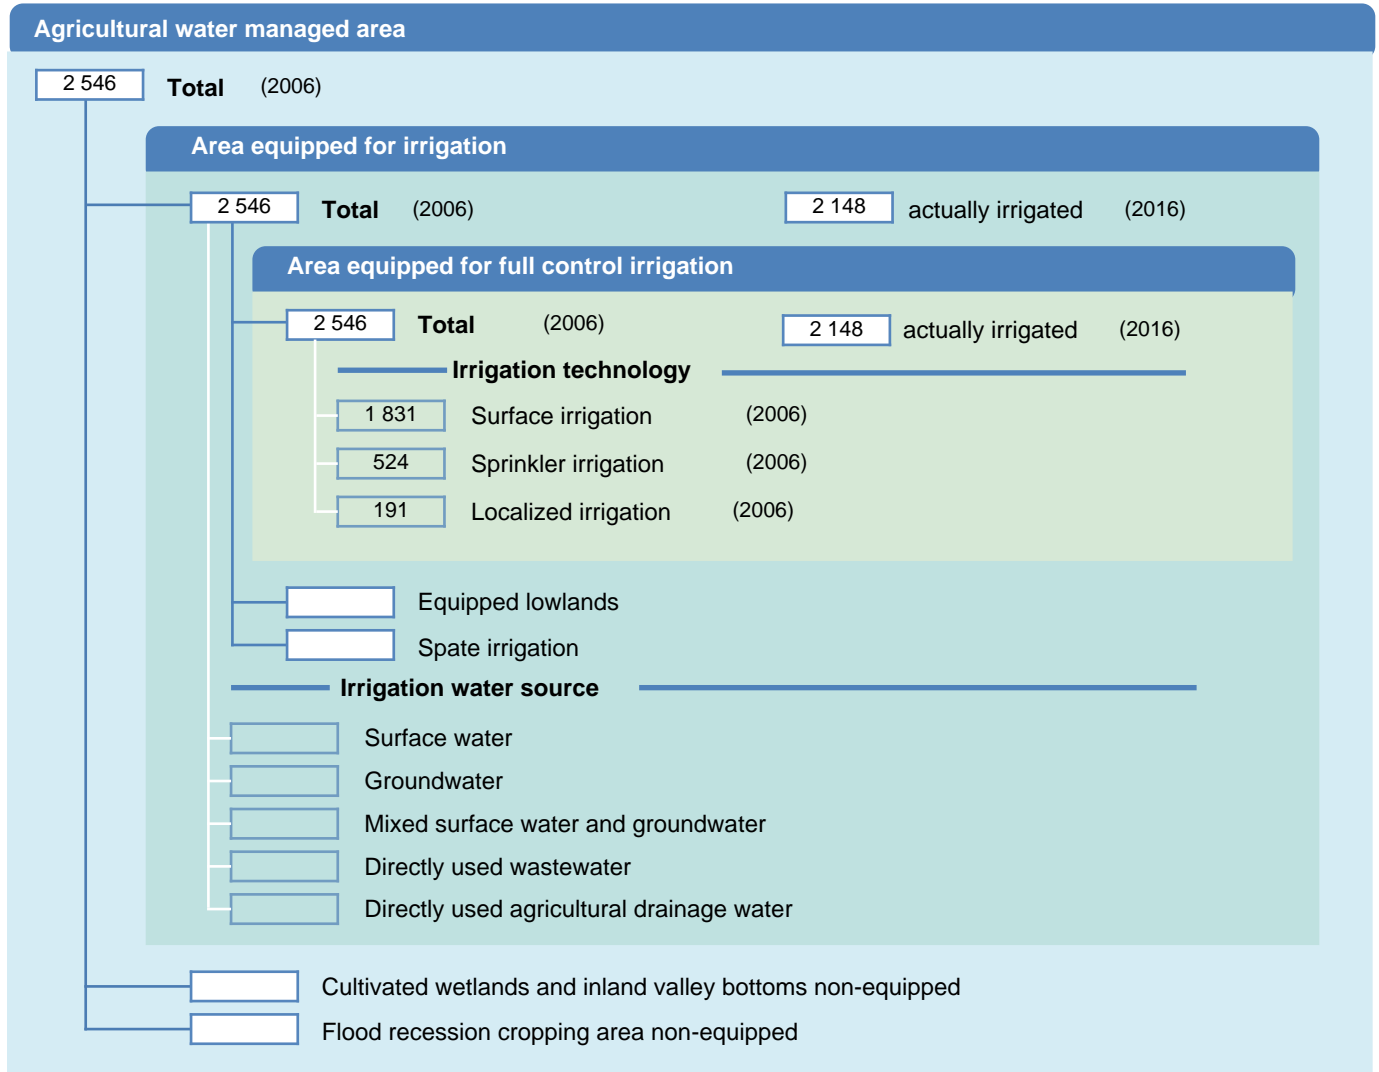

# Irrigation areas sheet

Australia

## PHYSICAL AREAS (THOUSAND HECTARES)

## HARVESTED AREAS (THOUSAND HECTARES)