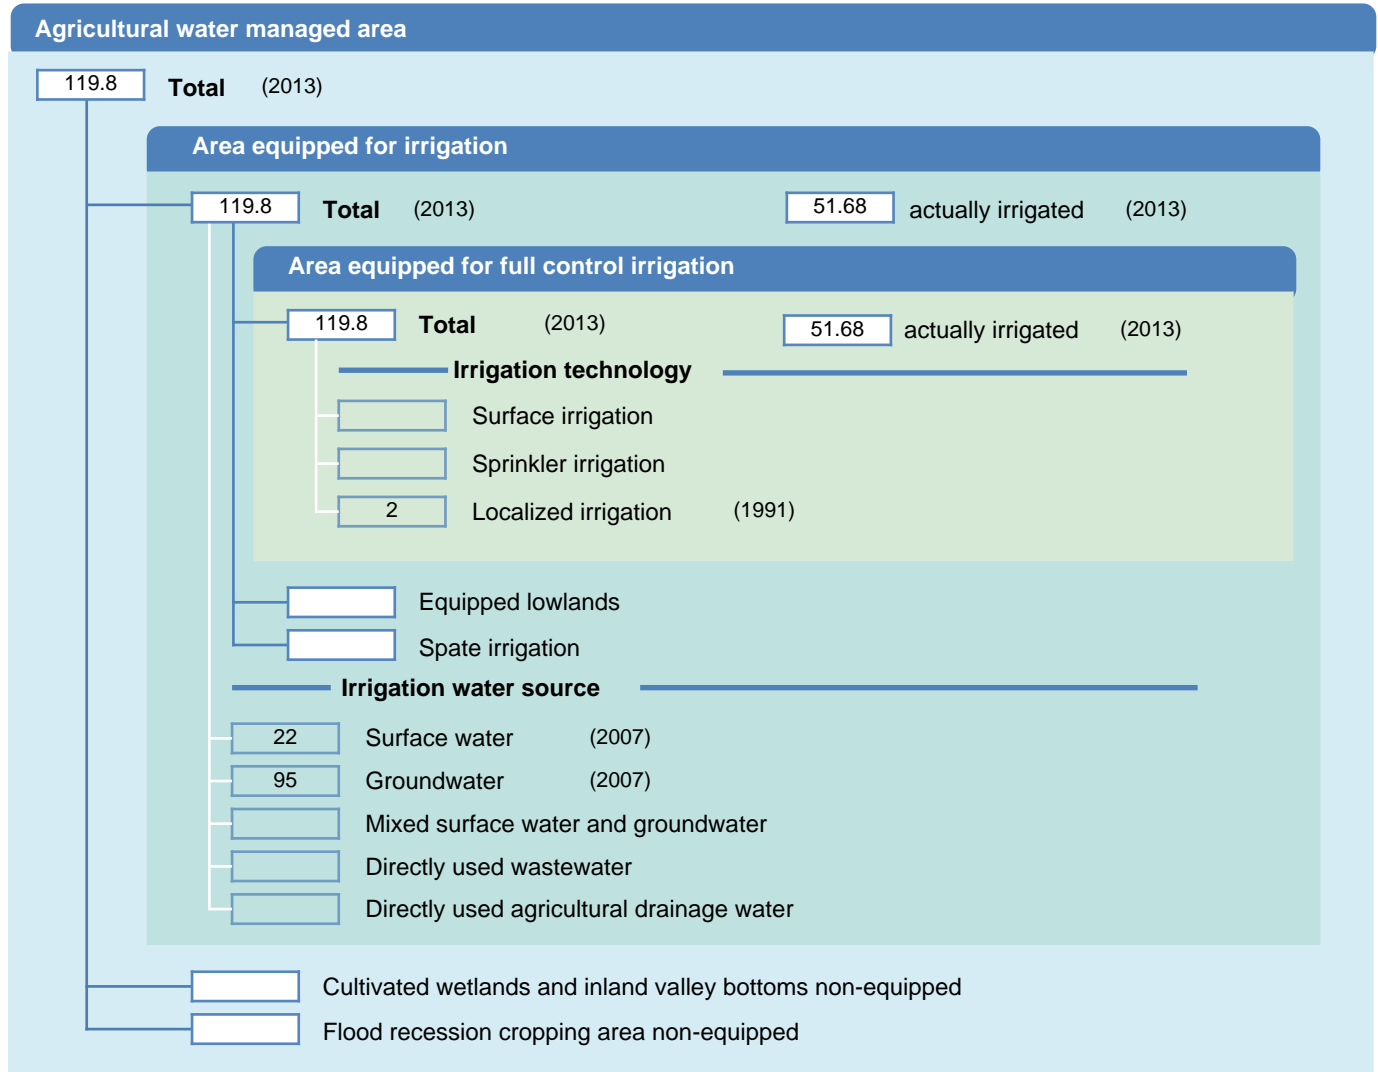

Irrigation areas sheet

Austria

PHYSICAL AREAS (THOUSAND HECTARES)

HARVESTED AREAS (THOUSAND HECTARES)