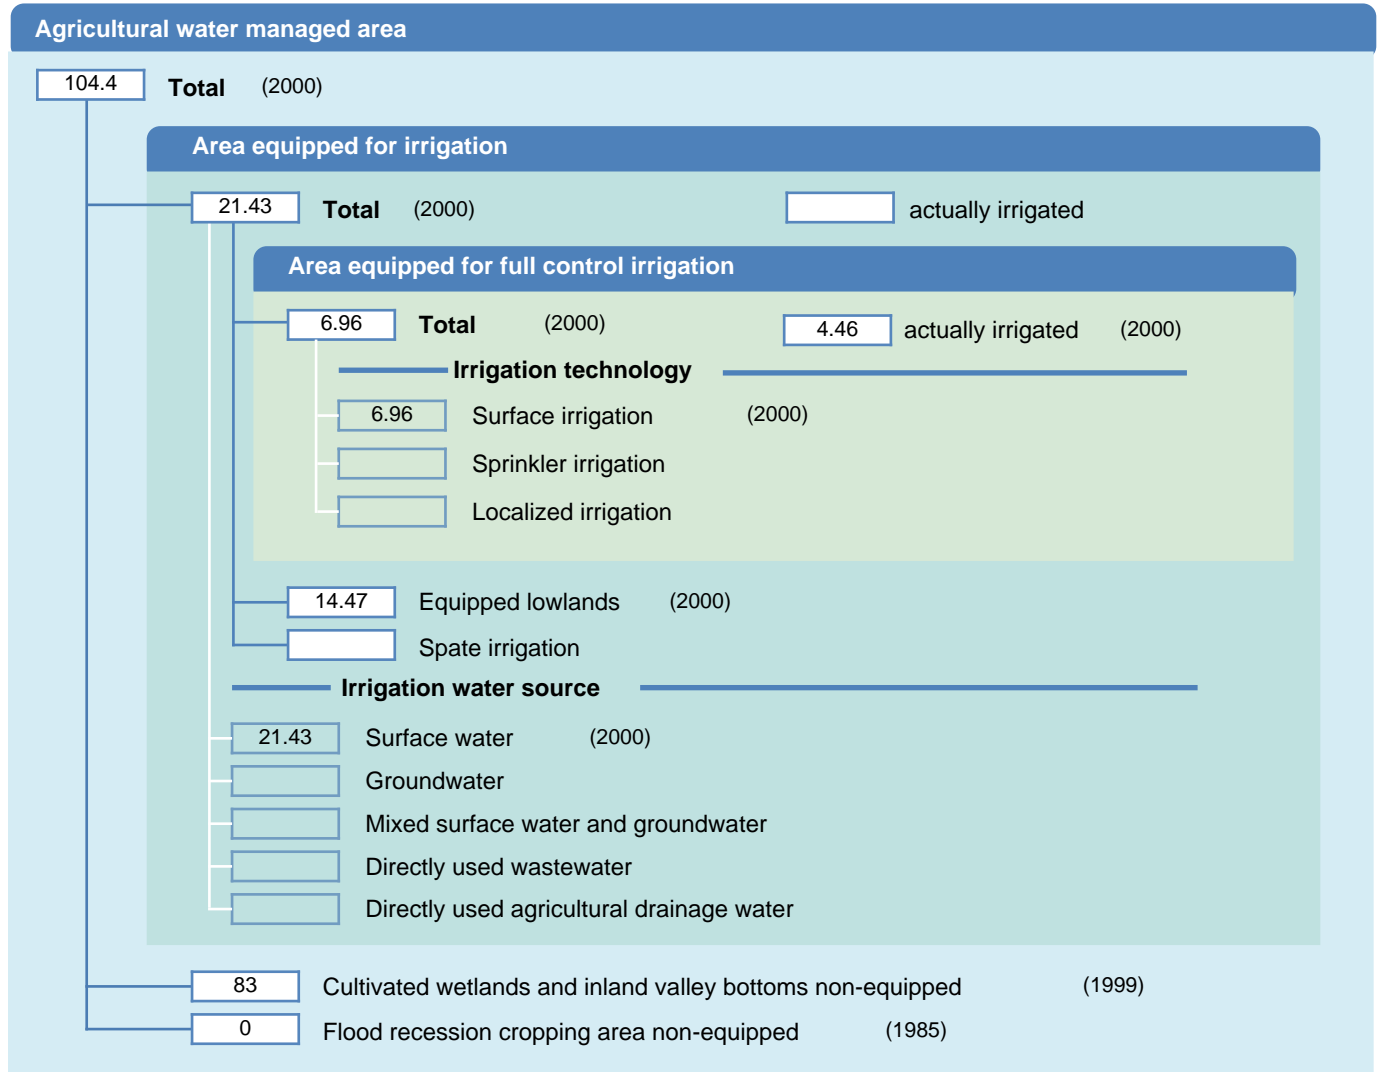

# Irrigation areas sheet

Burundi

## PHYSICAL AREAS (THOUSAND HECTARES)

## HARVESTED AREAS (THOUSAND HECTARES)