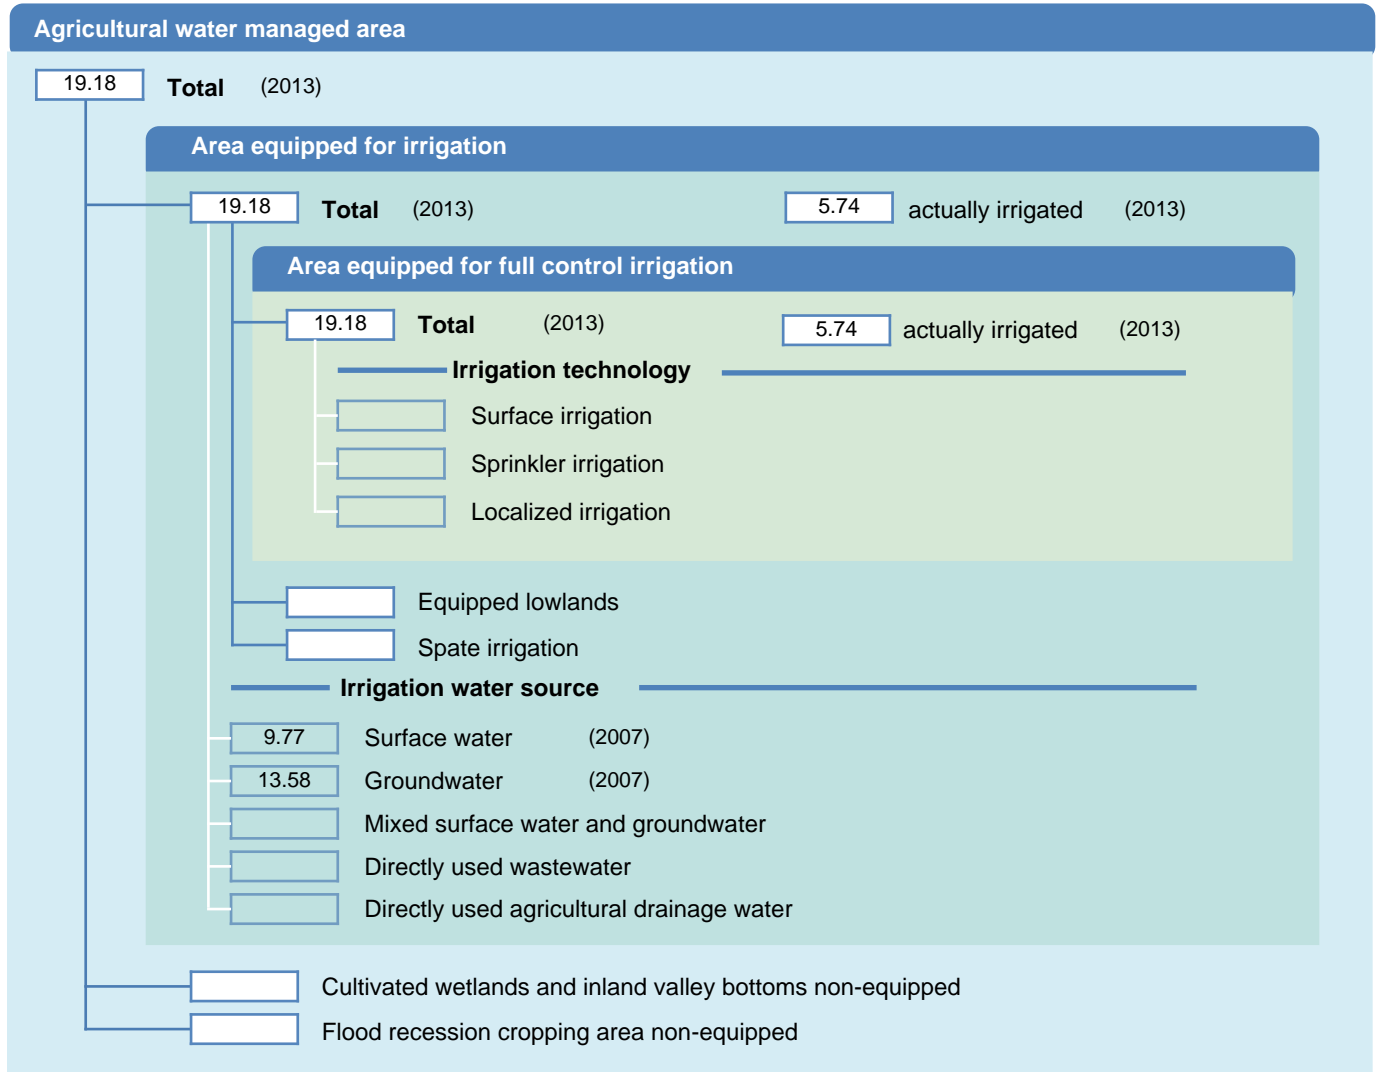

Irrigation areas sheet

Belgium

PHYSICAL AREAS (THOUSAND HECTARES)

HARVESTED AREAS (THOUSAND HECTARES)