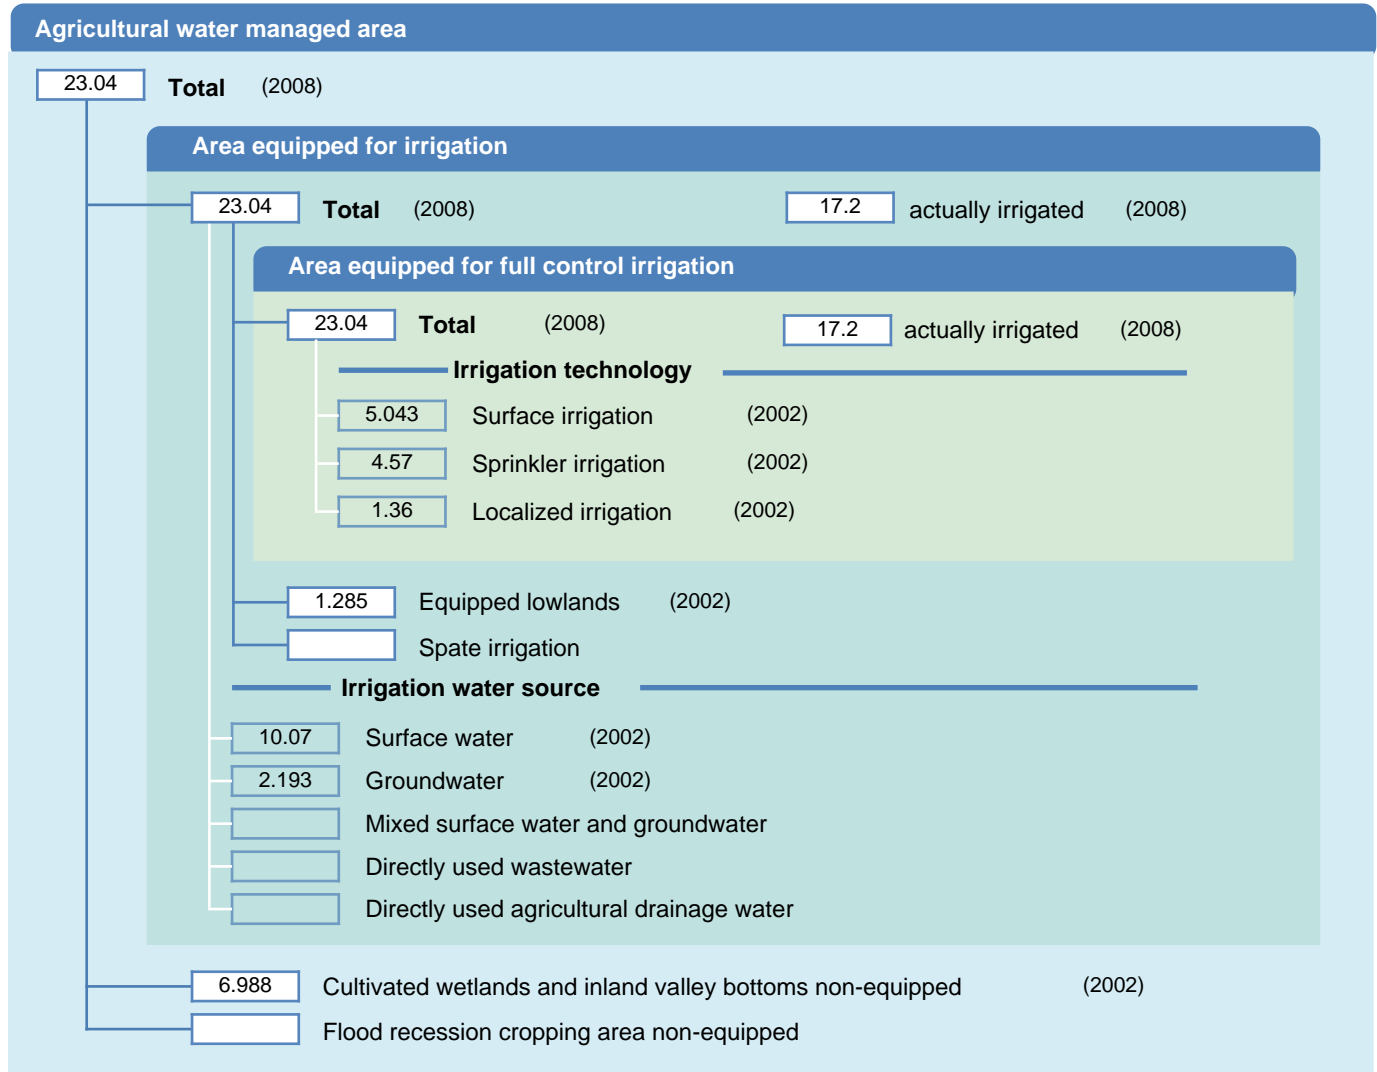

Irrigation areas sheet

Benin

PHYSICAL AREAS (THOUSAND HECTARES)

HARVESTED AREAS (THOUSAND HECTARES)