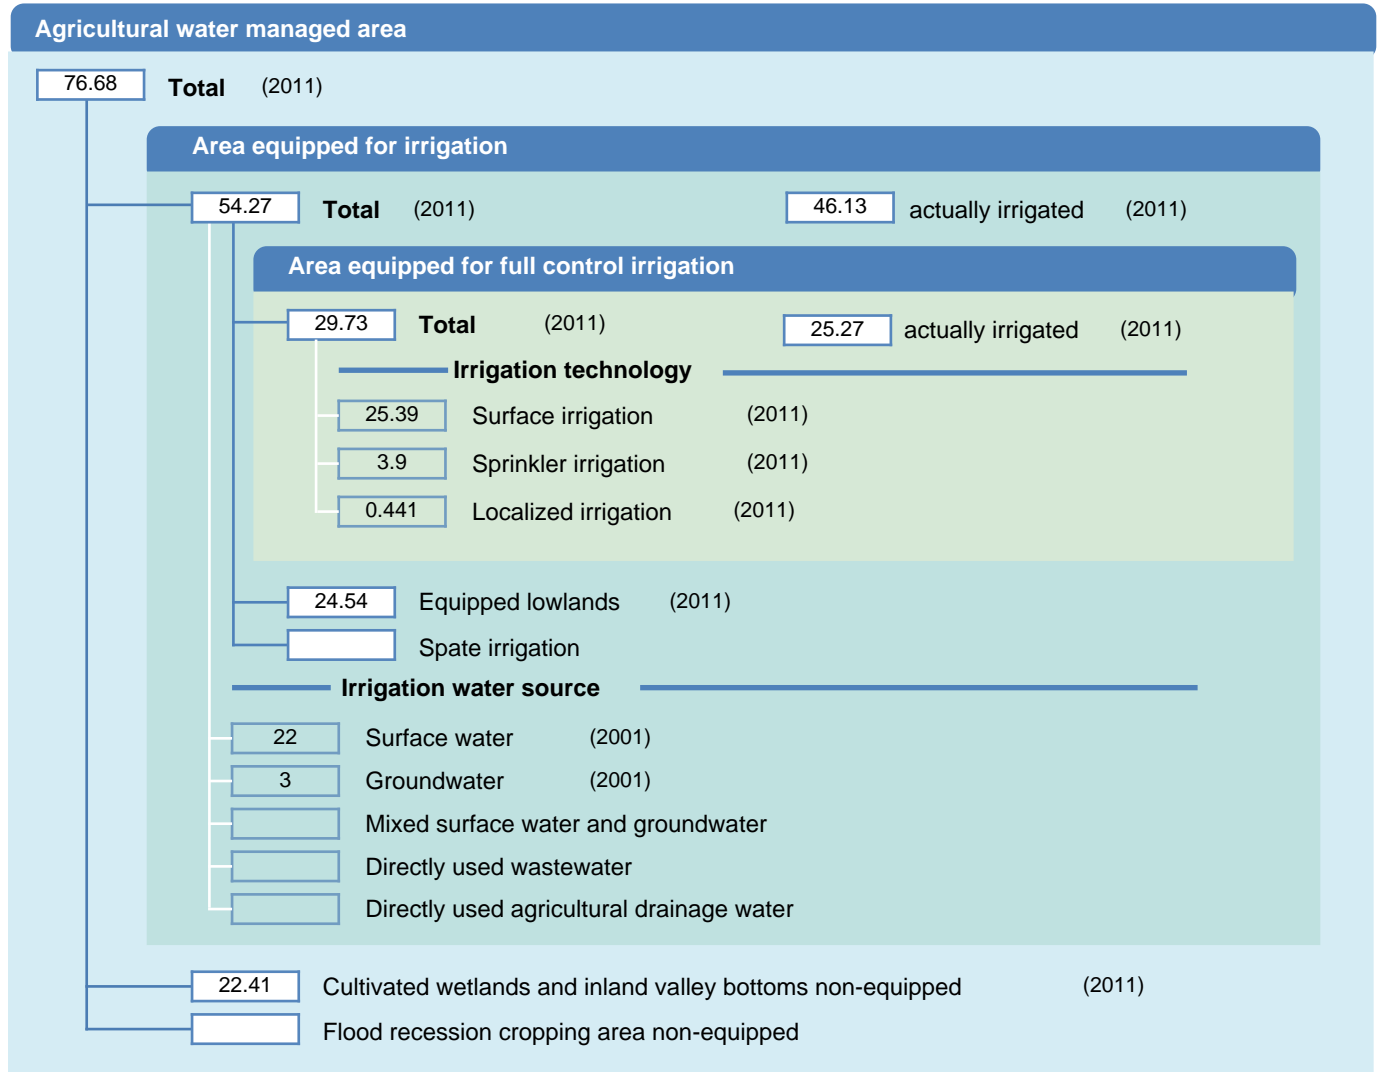

Irrigation areas sheet

Burkina Faso

PHYSICAL AREAS (THOUSAND HECTARES)

HARVESTED AREAS (THOUSAND HECTARES)