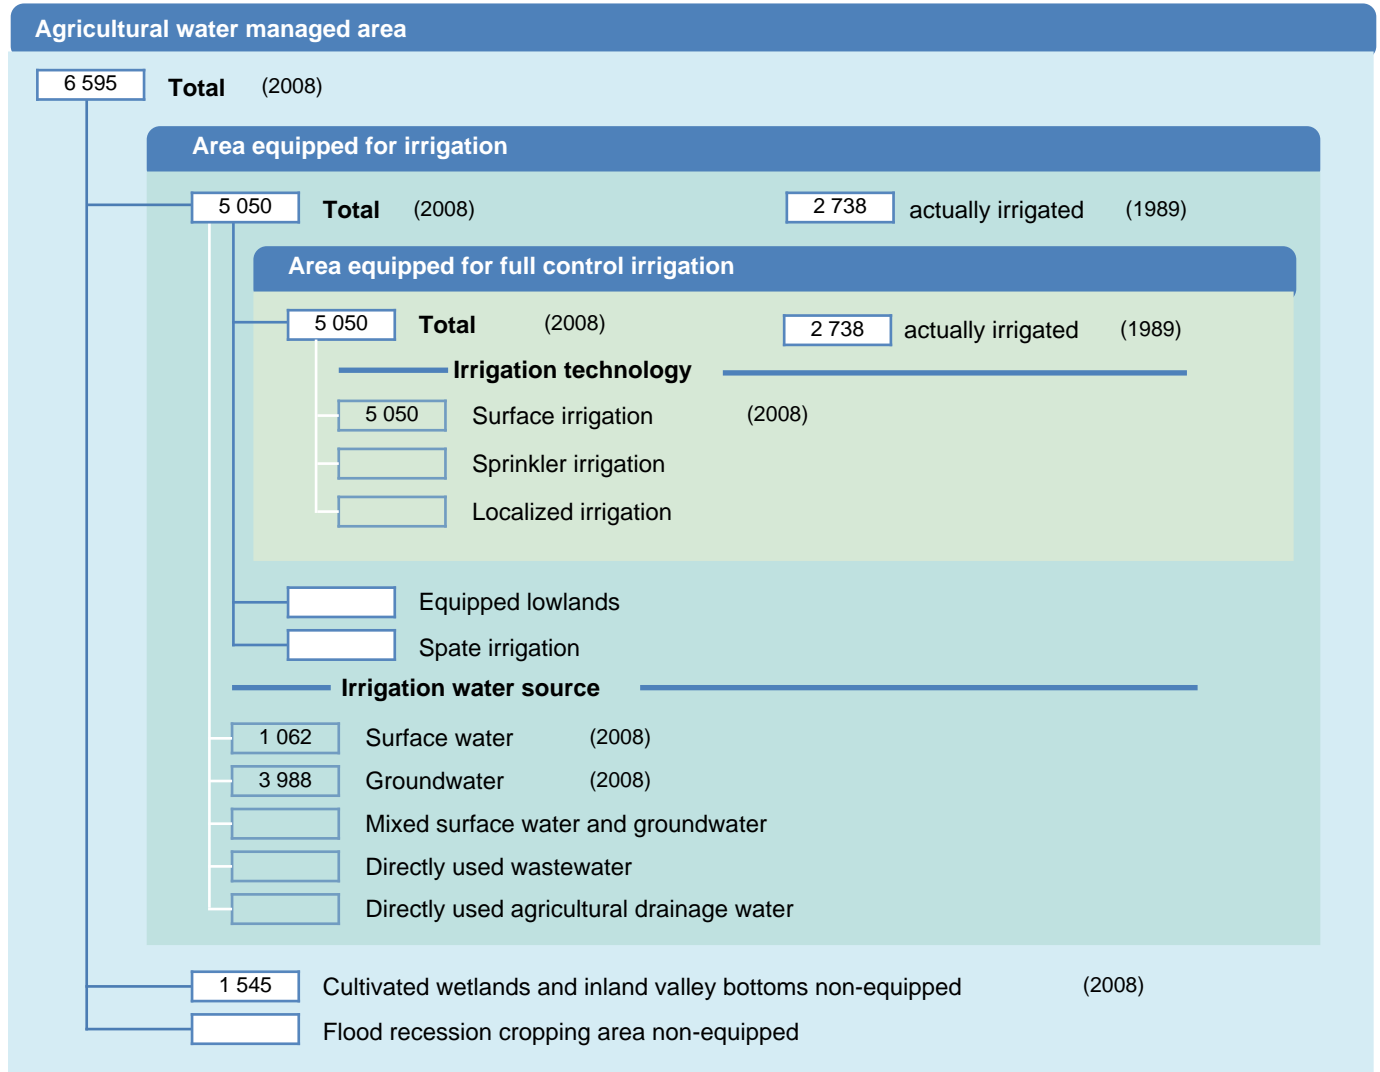

Irrigation areas sheet

Bangladesh

PHYSICAL AREAS (THOUSAND HECTARES)

HARVESTED AREAS (THOUSAND HECTARES)