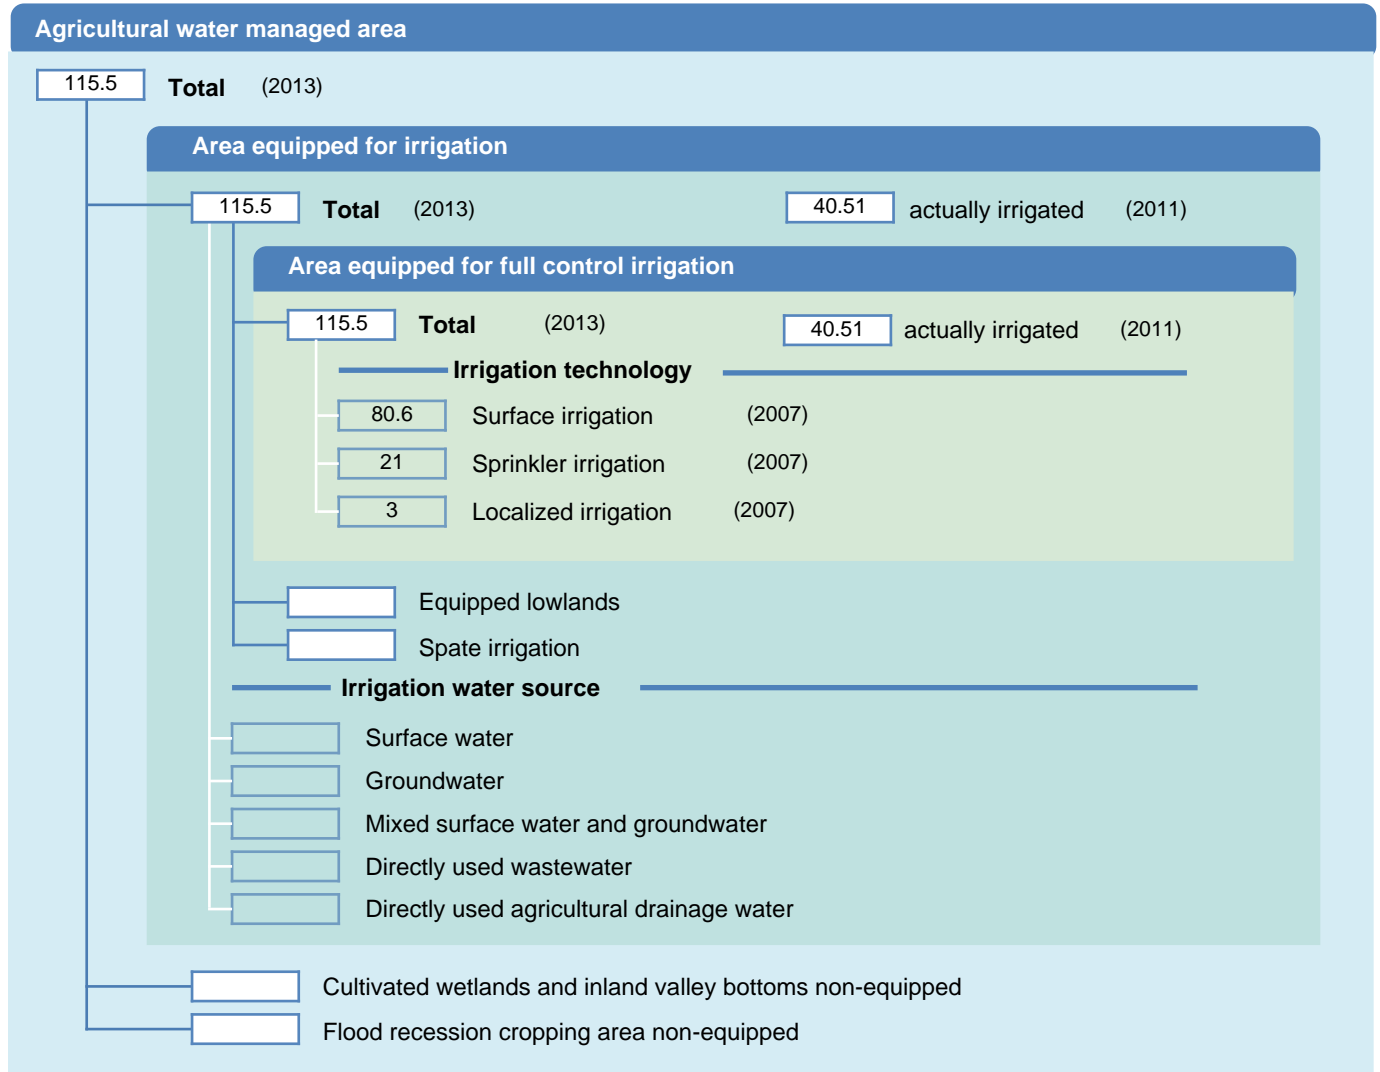

# Irrigation areas sheet

Bulgaria

## PHYSICAL AREAS (THOUSAND HECTARES)

## HARVESTED AREAS (THOUSAND HECTARES)