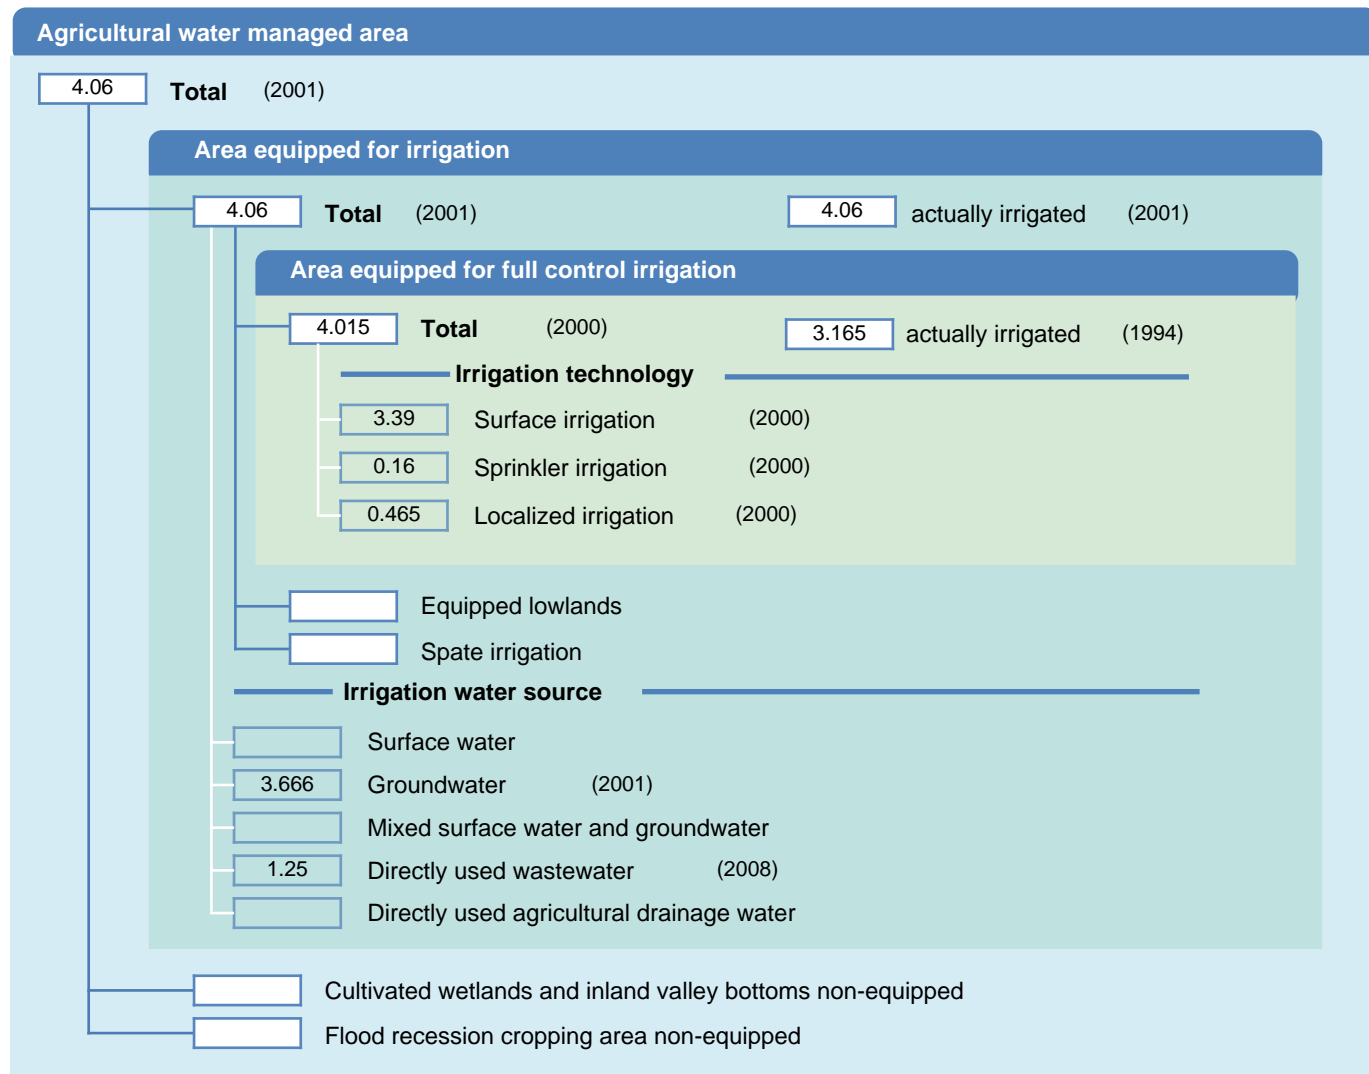

Irrigation areas sheet

Bahrain

PHYSICAL AREAS (THOUSAND HECTARES)

HARVESTED AREAS (THOUSAND HECTARES)