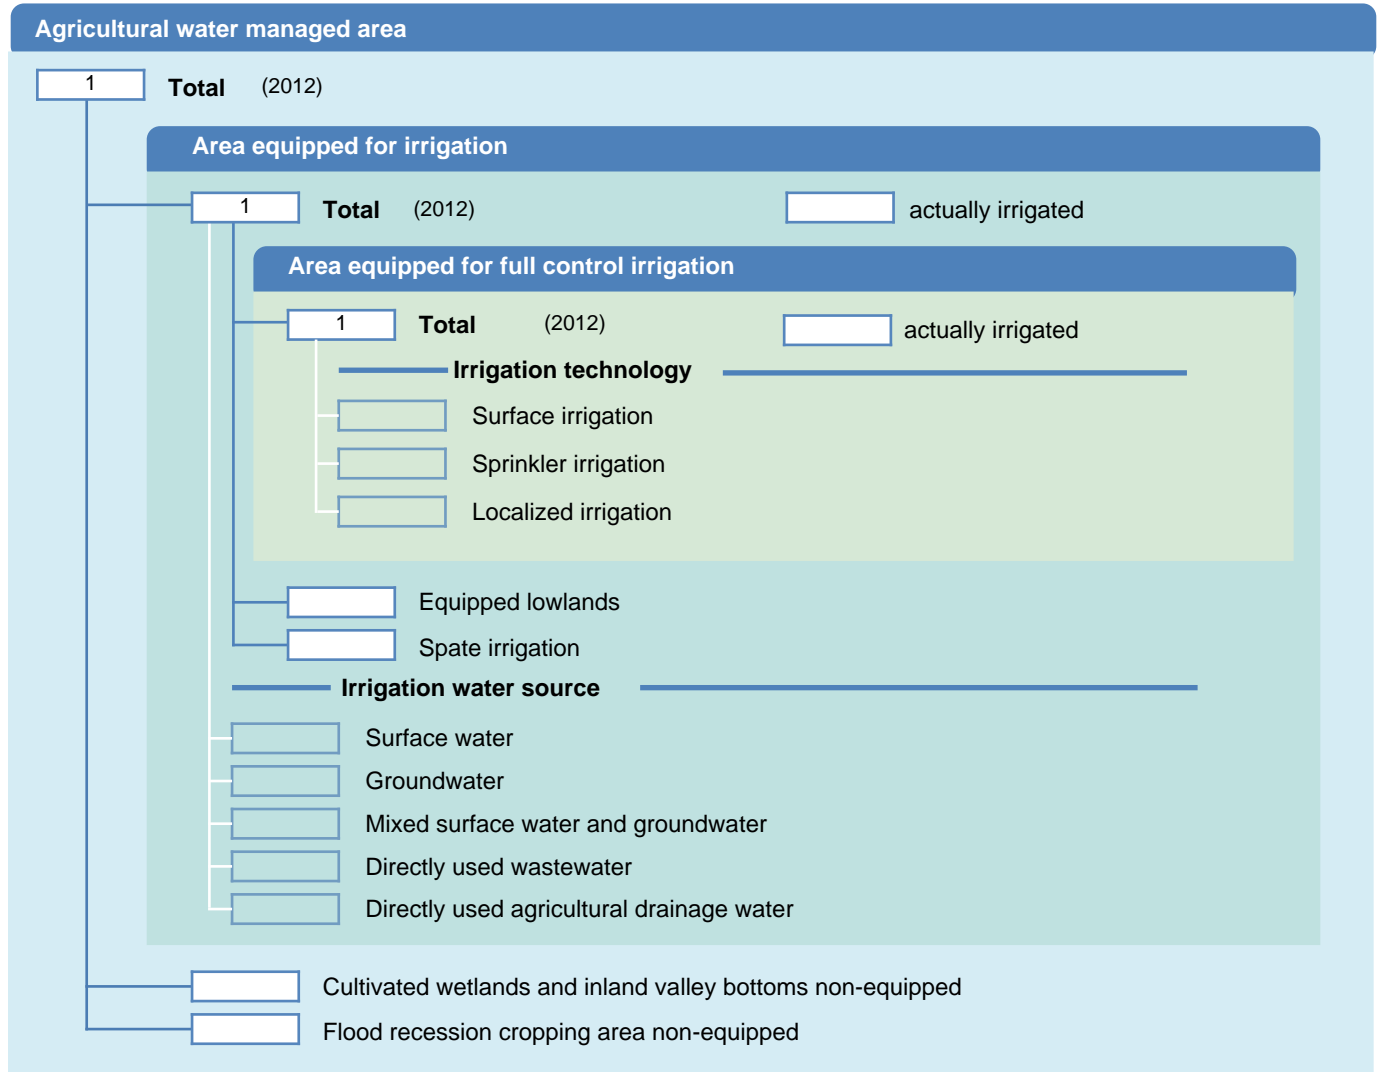

Irrigation areas sheet

Bahamas

PHYSICAL AREAS (THOUSAND HECTARES)

HARVESTED AREAS (THOUSAND HECTARES)