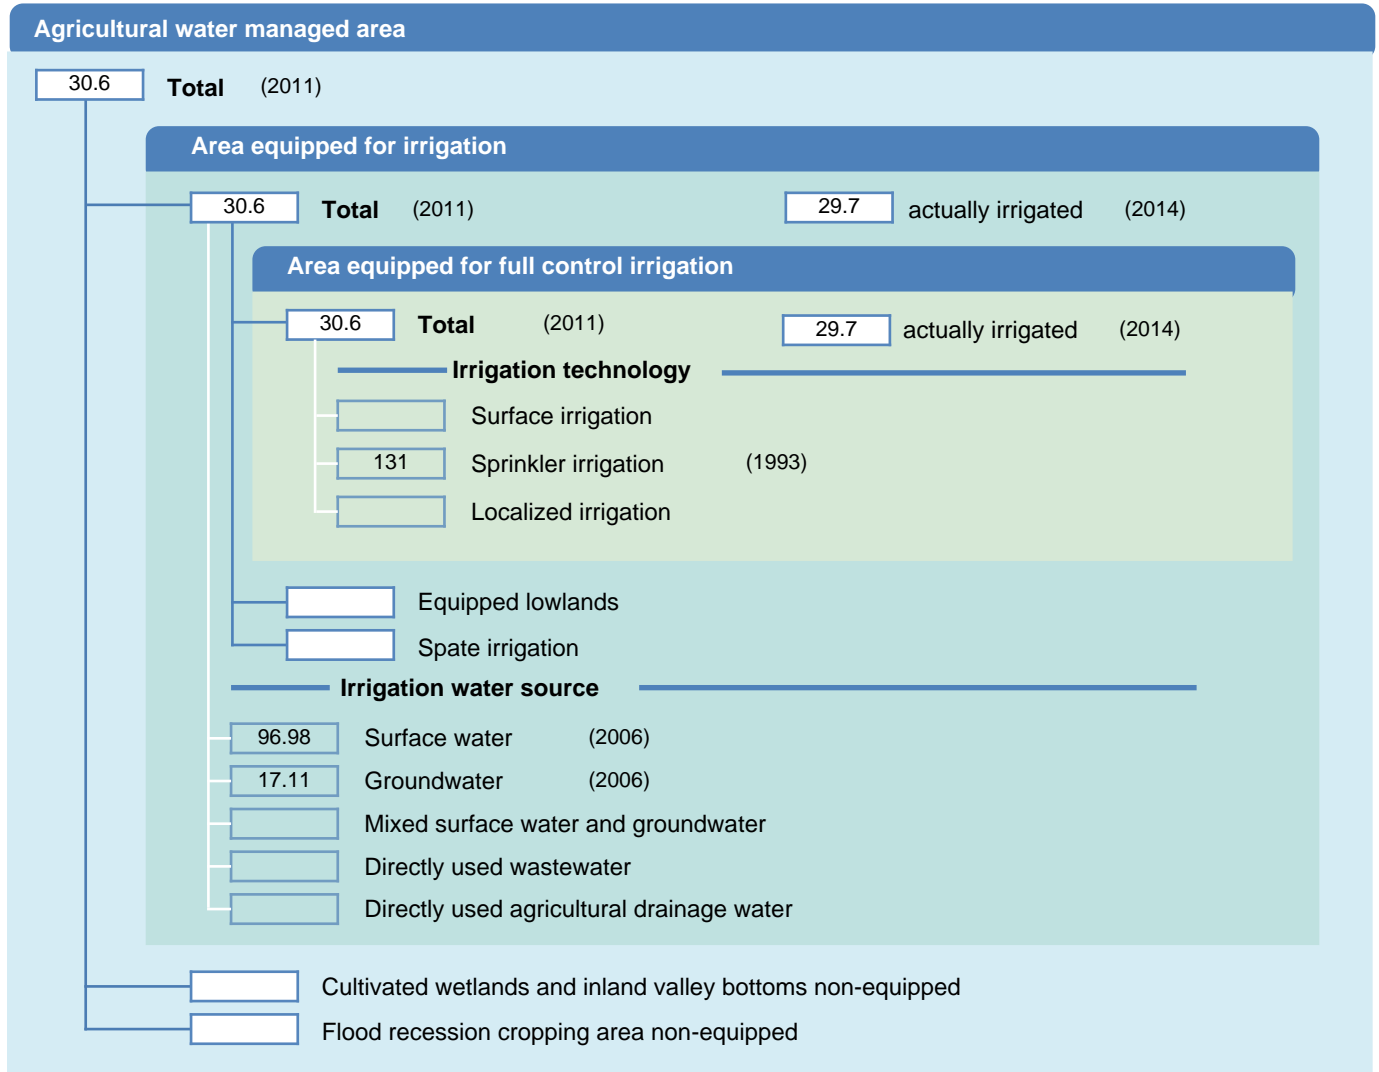

Irrigation areas sheet

Belarus

PHYSICAL AREAS (THOUSAND HECTARES)

HARVESTED AREAS (THOUSAND HECTARES)