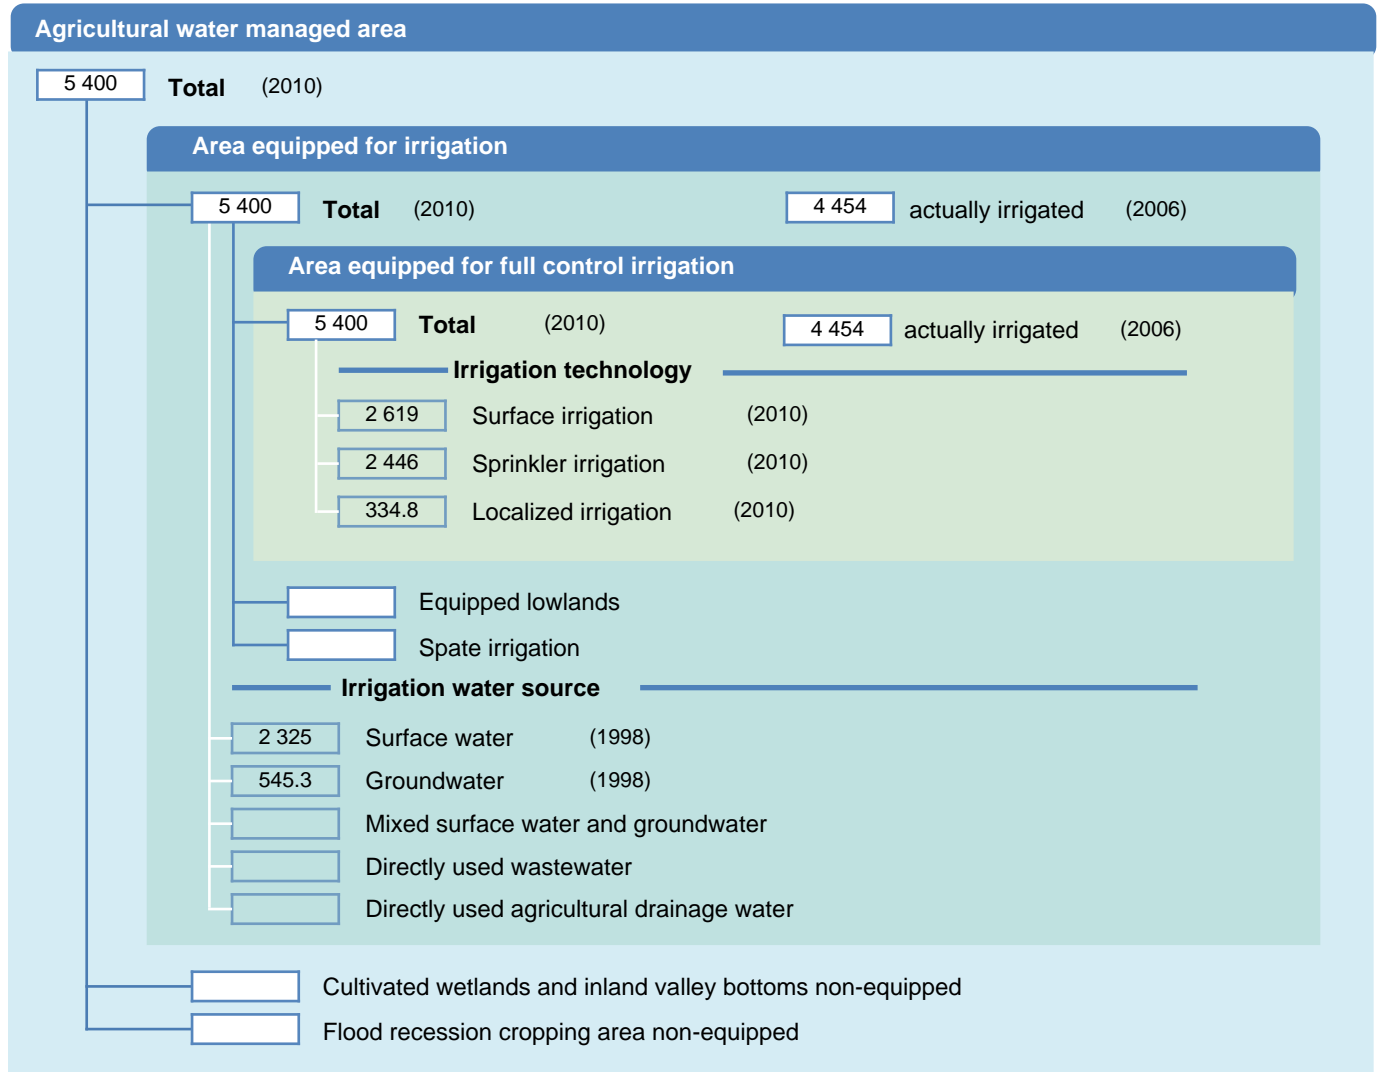

Irrigation areas sheet

Brazil

PHYSICAL AREAS (THOUSAND HECTARES)

HARVESTED AREAS (THOUSAND HECTARES)