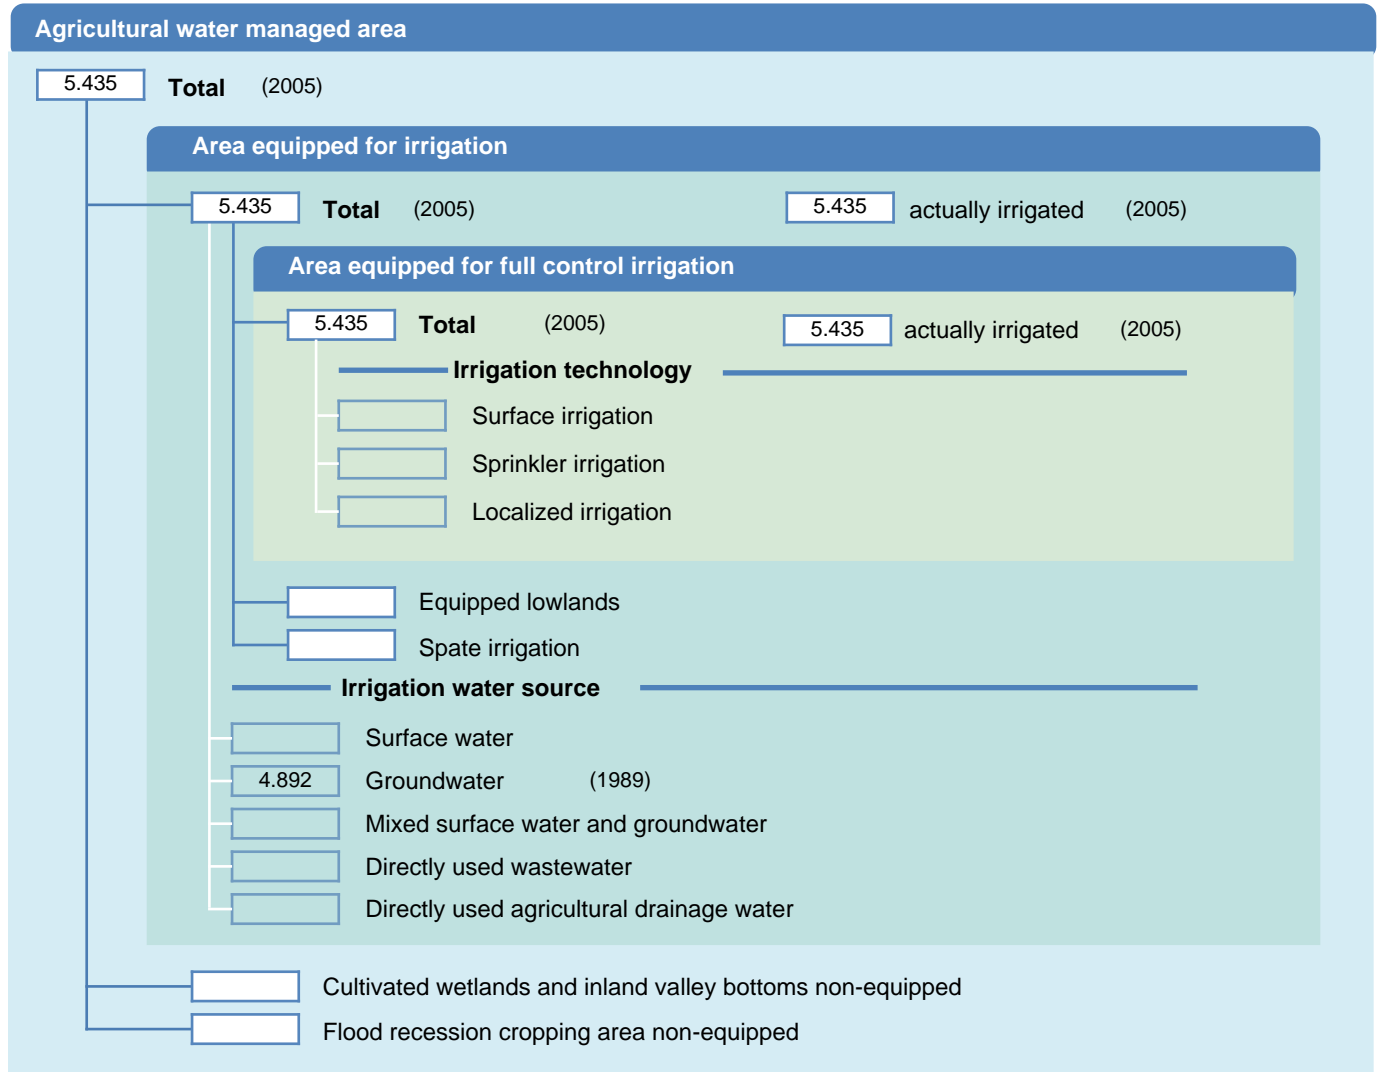

Irrigation areas sheet

Barbados

PHYSICAL AREAS (THOUSAND HECTARES)

HARVESTED AREAS (THOUSAND HECTARES)