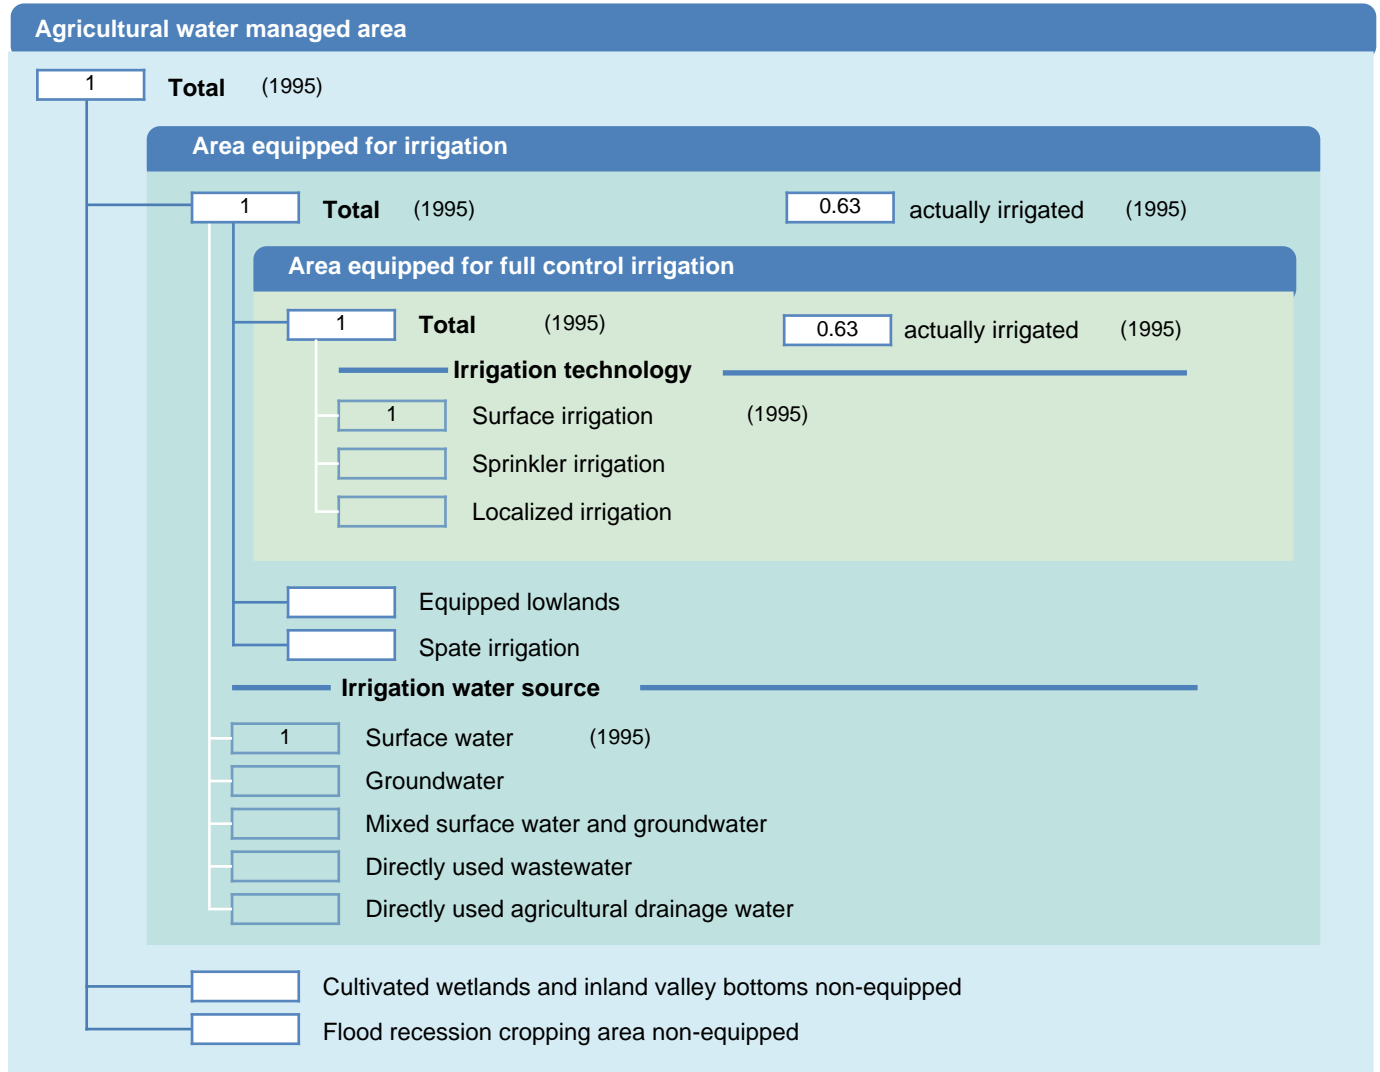

Irrigation areas sheet

Brunei Darussalam

PHYSICAL AREAS (THOUSAND HECTARES)

HARVESTED AREAS (THOUSAND HECTARES)