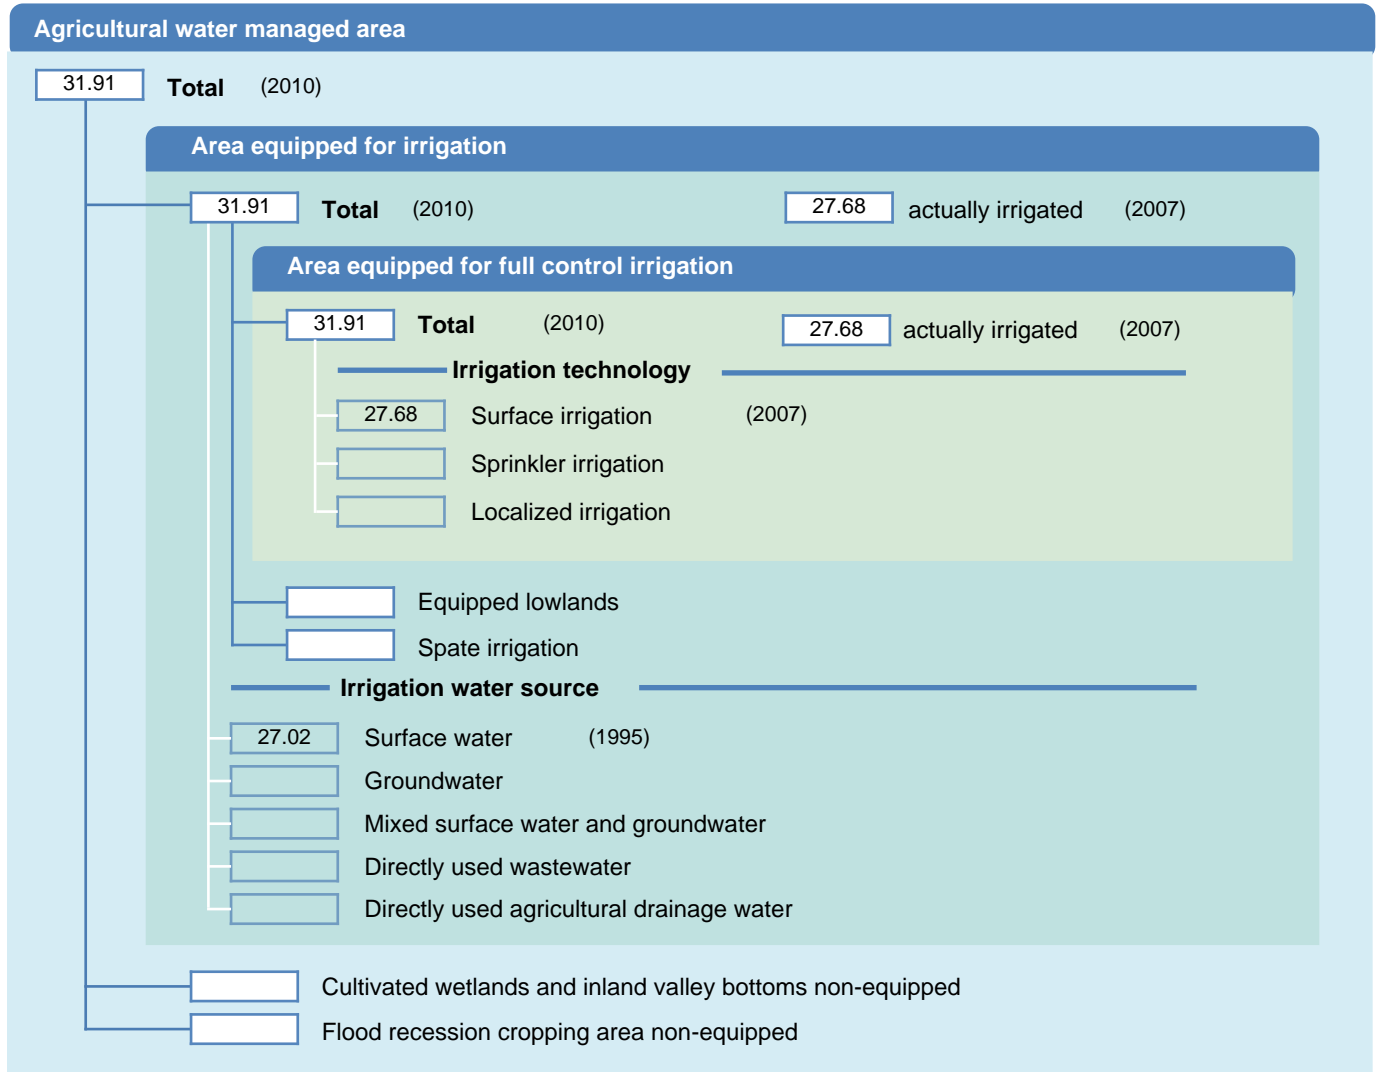

# Irrigation areas sheet

Bhutan

## PHYSICAL AREAS (THOUSAND HECTARES)

## HARVESTED AREAS (THOUSAND HECTARES)