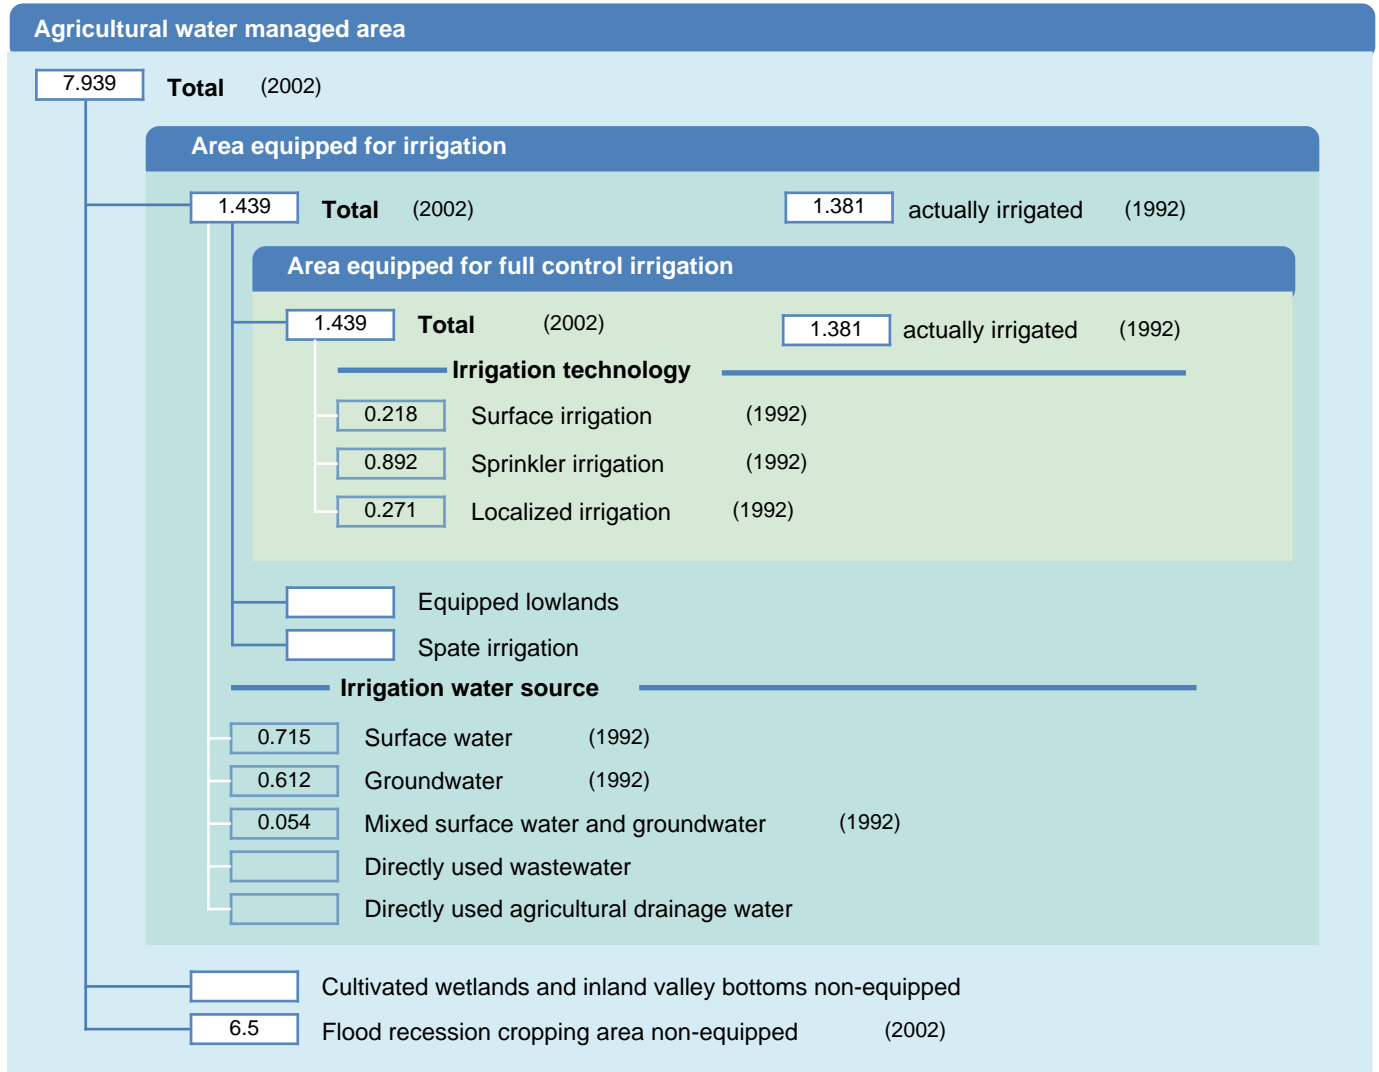

# Irrigation areas sheet

Botswana

## PHYSICAL AREAS (THOUSAND HECTARES)

## HARVESTED AREAS (THOUSAND HECTARES)