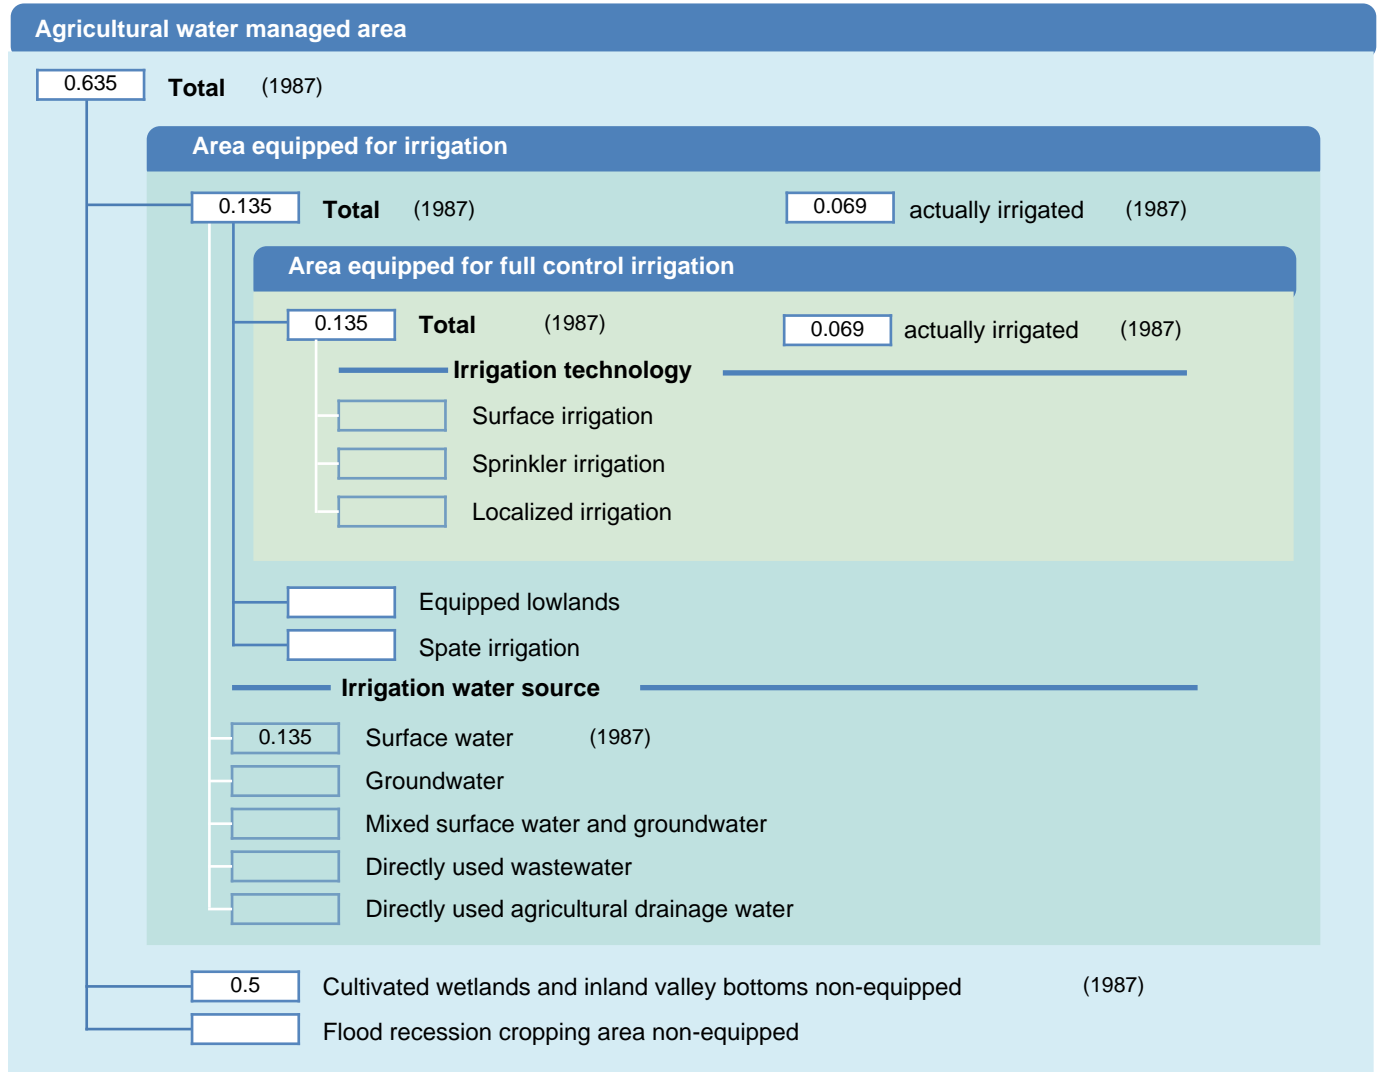

Irrigation areas sheet

Central African Republic

PHYSICAL AREAS (THOUSAND HECTARES)

HARVESTED AREAS (THOUSAND HECTARES)