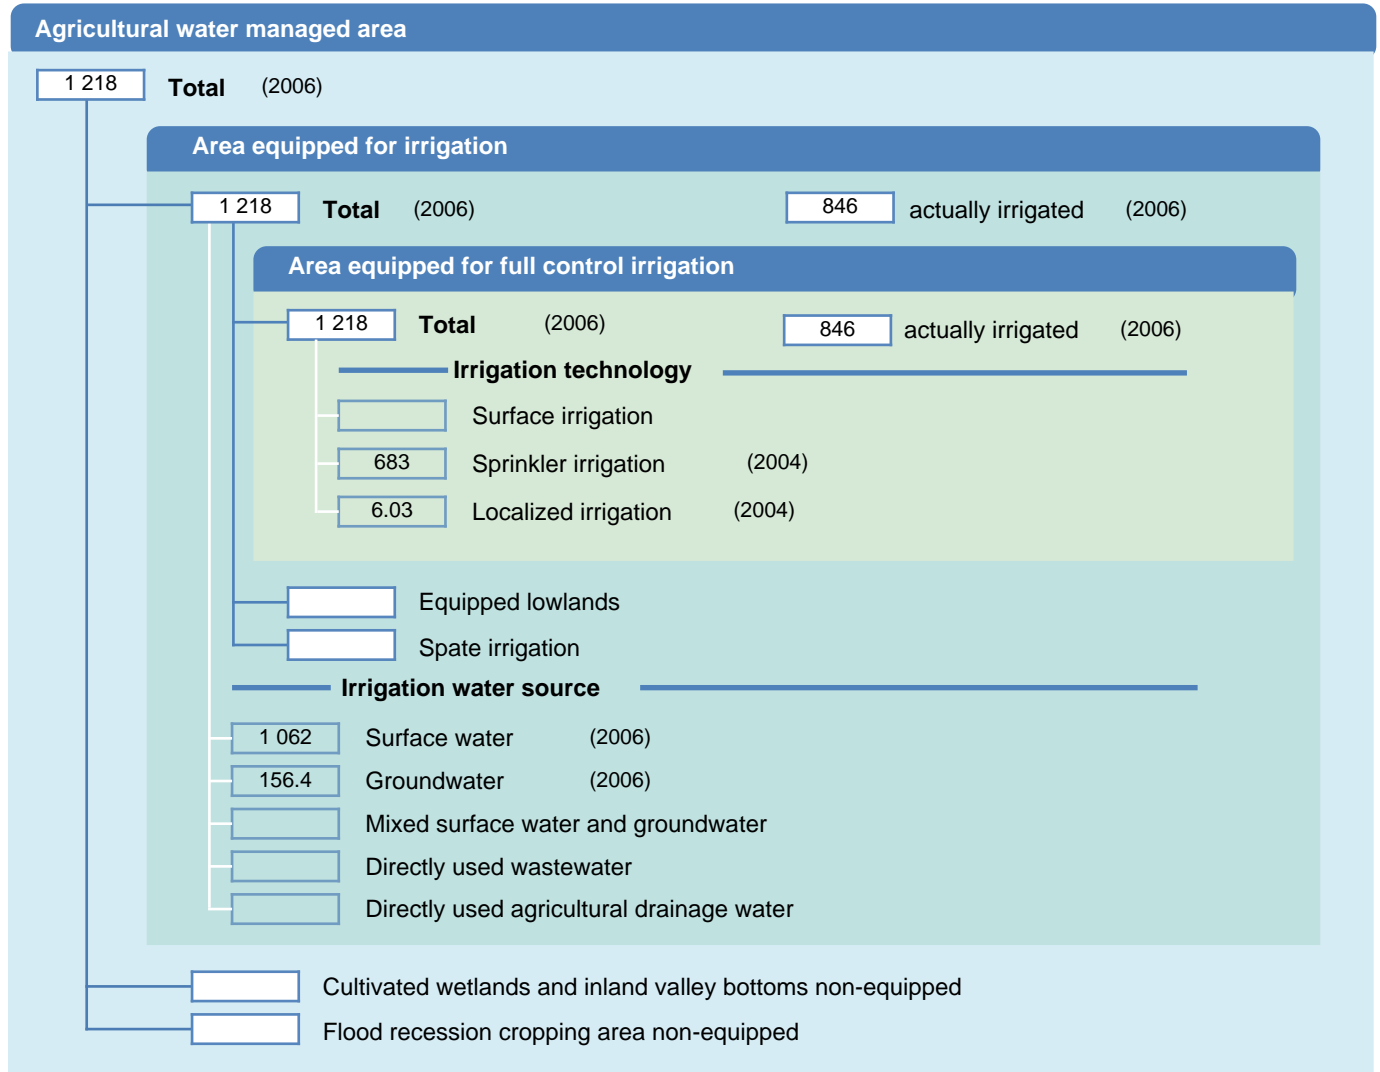

Irrigation areas sheet

Canada

PHYSICAL AREAS (THOUSAND HECTARES)

HARVESTED AREAS (THOUSAND HECTARES)