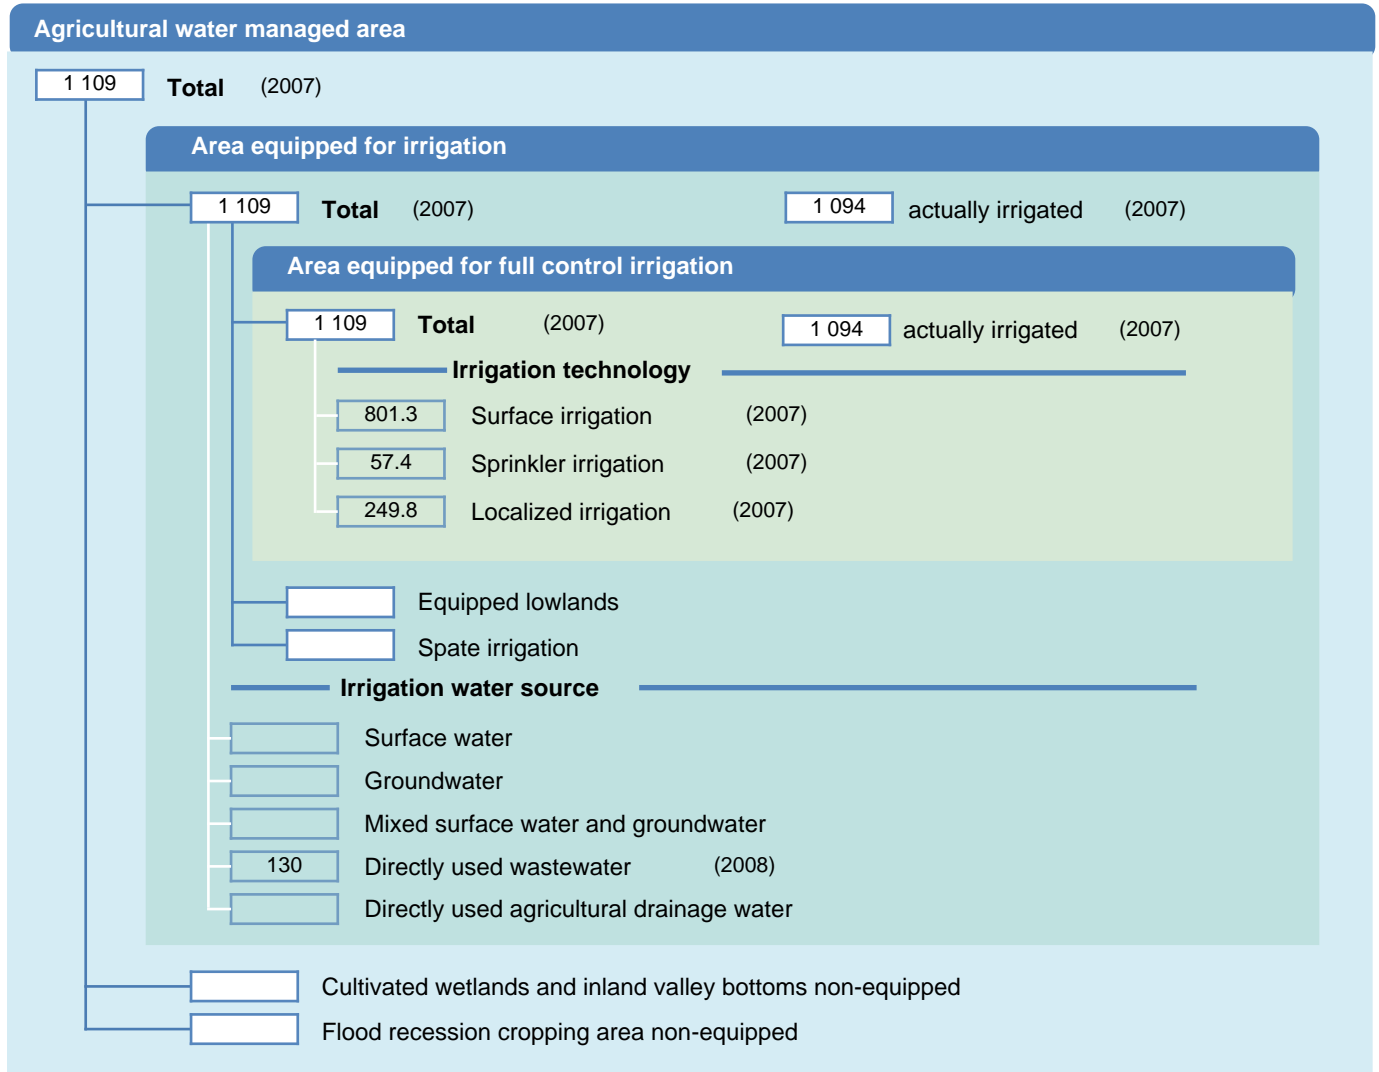

# Irrigation areas sheet

Chile

## PHYSICAL AREAS (THOUSAND HECTARES)

## HARVESTED AREAS (THOUSAND HECTARES)