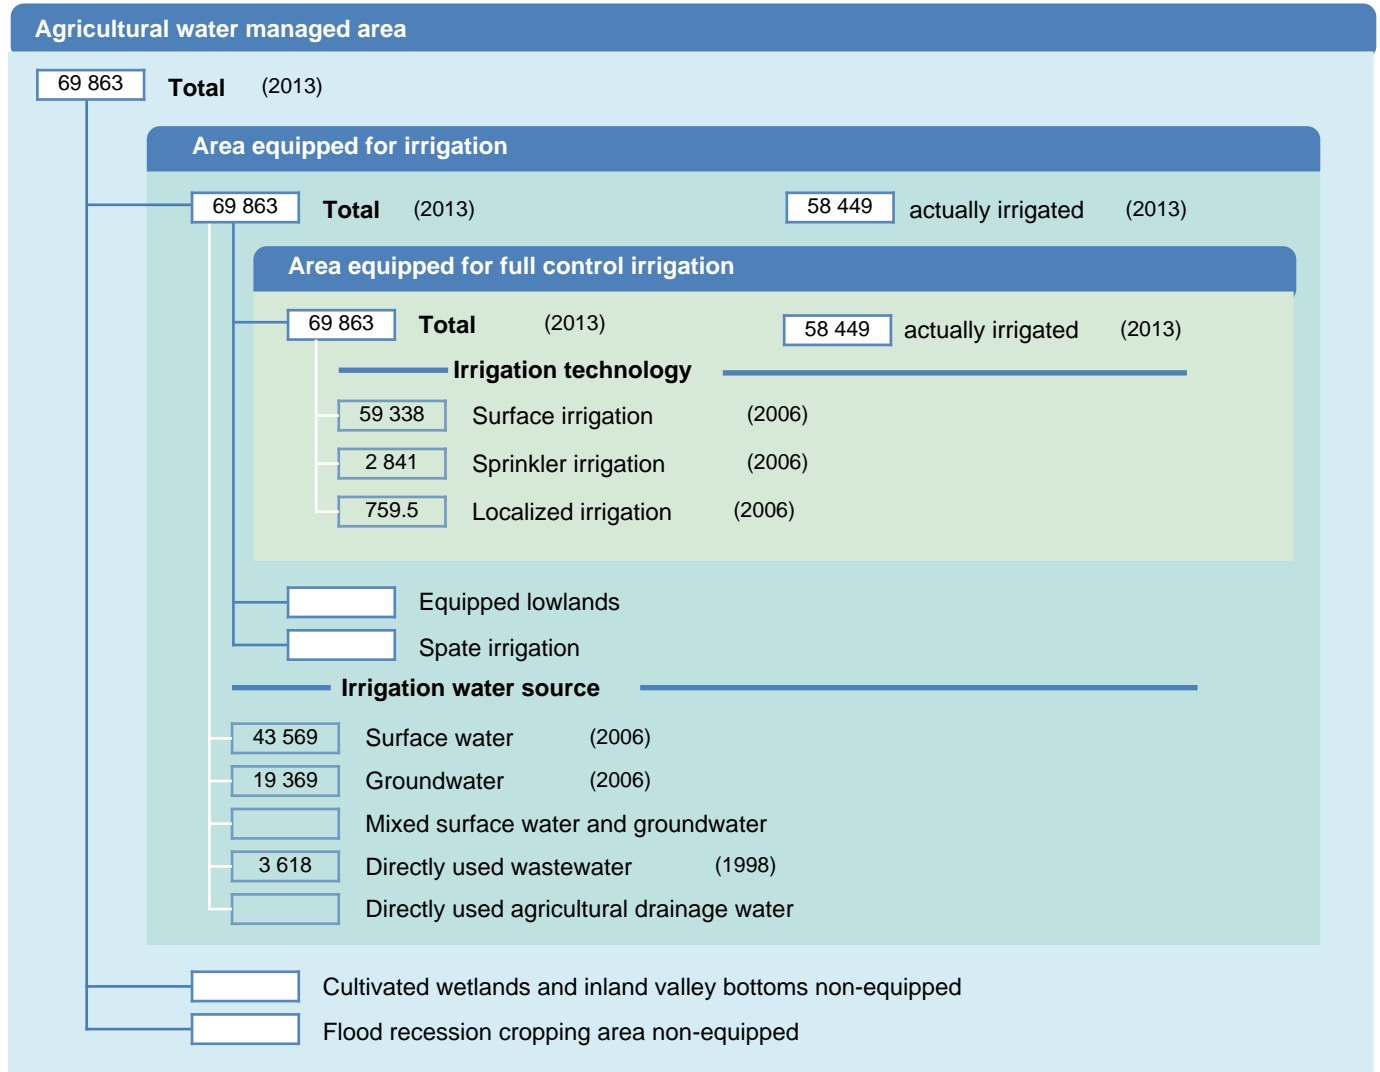

Irrigation areas sheet

China

PHYSICAL AREAS (THOUSAND HECTARES)

HARVESTED AREAS (THOUSAND HECTARES)