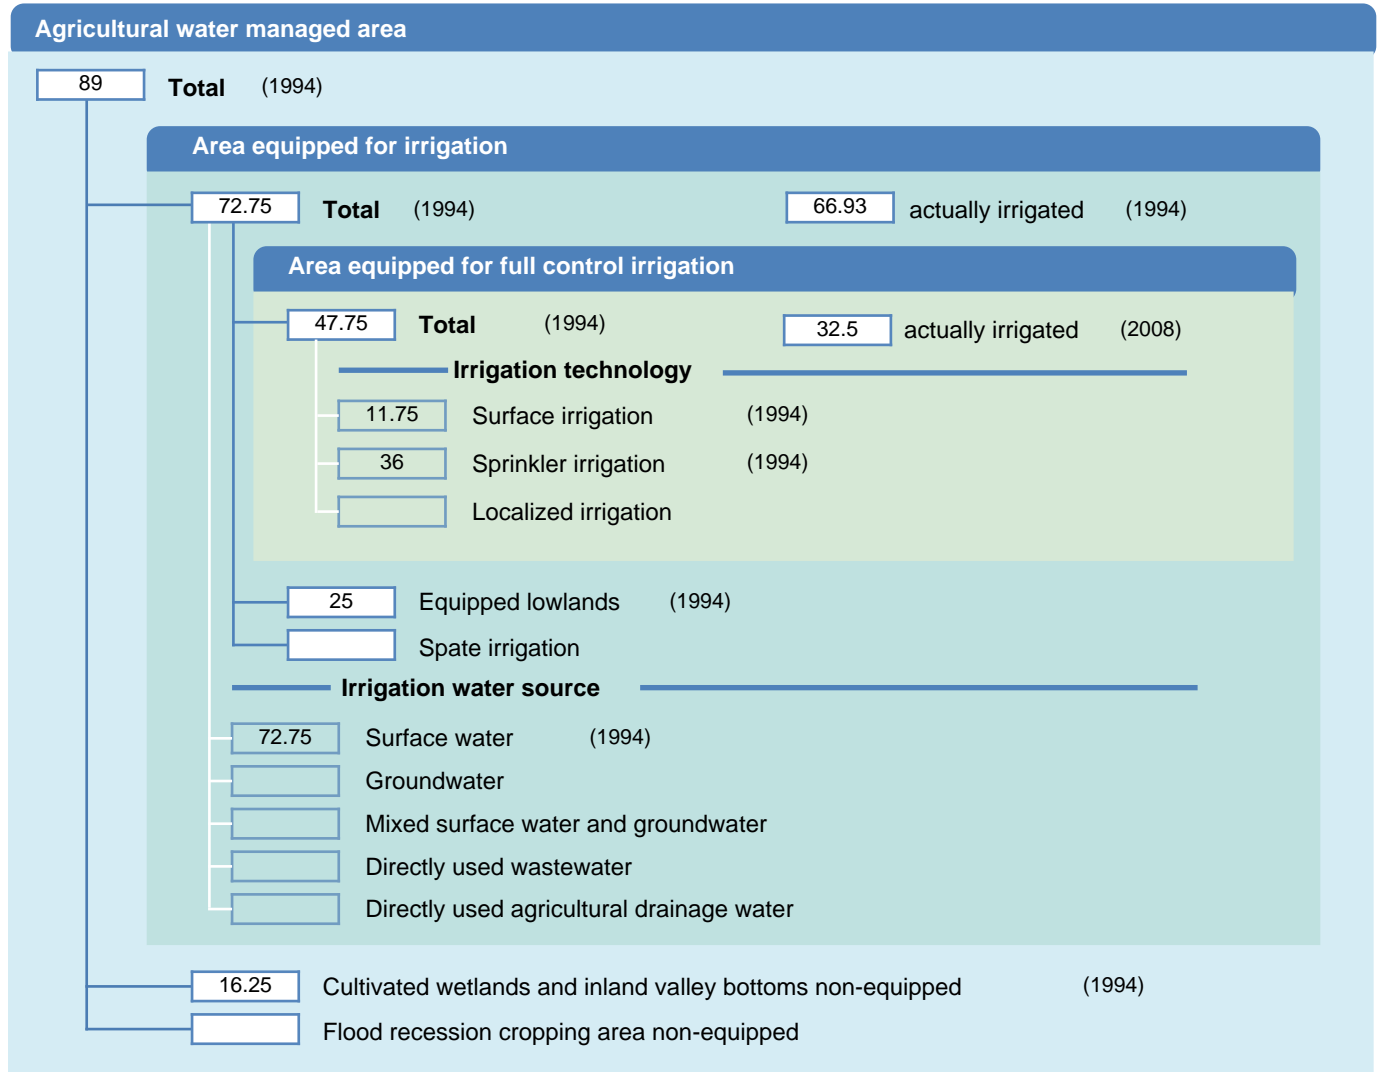

Irrigation areas sheet

Côte d'Ivoire

PHYSICAL AREAS (THOUSAND HECTARES)

HARVESTED AREAS (THOUSAND HECTARES)